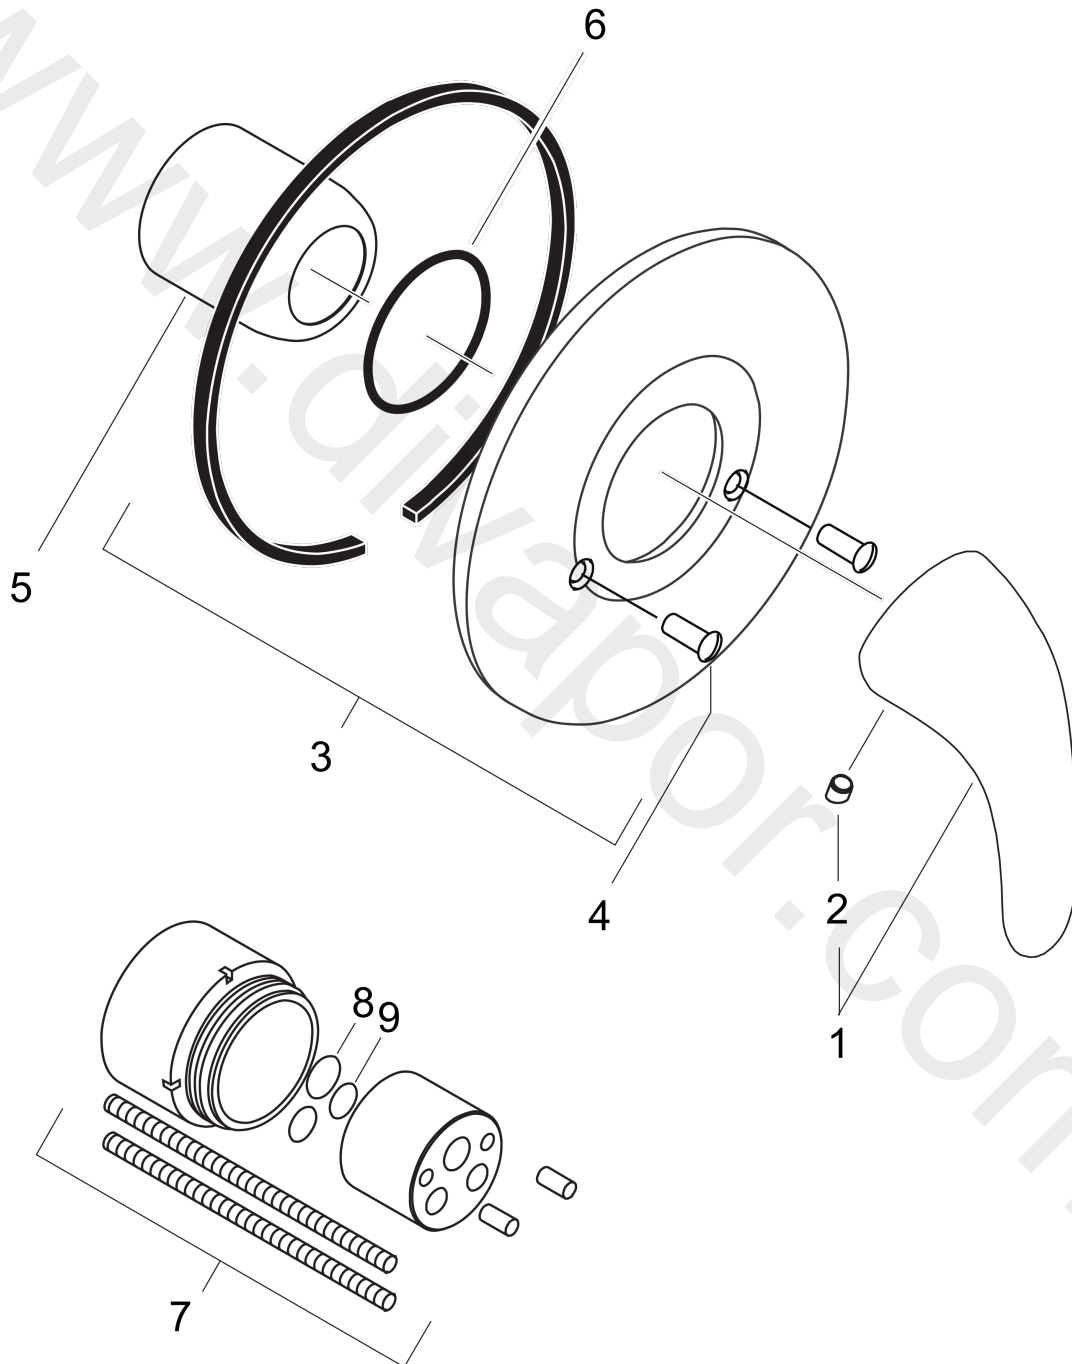

Focus E
Single lever shower mixer set for concealed installation
 Surfaces: Article Number: **31766000**

Exploded Drawing

Year of production: **01/05 - 03/15**

Focus E

Single lever shower mixer set for concealed installation

Surfaces: Article Number: **31766000**

Spare part list

Year of production: **01/05 - 03/15**

| Pos. | Description | Article Number | Price | PU |
|------|----------------------------------|----------------|----------|----|
| 1 | handle | 31791000 | £ 51,00 | 1 |
| 2 | screw cover | 94191000 | £ 3,30 | 1 |
| 3 | escutcheon Ø 150 mm | 96555000 | £ 64,00 | 1 |
| 4 | hollow screw | 96065000 | £ 6,10 | 1 |
| 5 | O-Ring 48x3 | 95508000 | £ 3,30 | 1 |
| 6 | flange | 95010000 | £ 35,00 | 1 |
| 7 | extension set 28 mm shower mixer | 32698000 | £ 137,00 | 1 |
| 8 | O-ring 12x1,5 | 98430000 | £ 3,30 | 1 |
| 9 | O-ring 10x1,5 | 98123000 | £ 3,30 | 1 |
| a | base body | 13620180 | £ 179,00 | 1 |