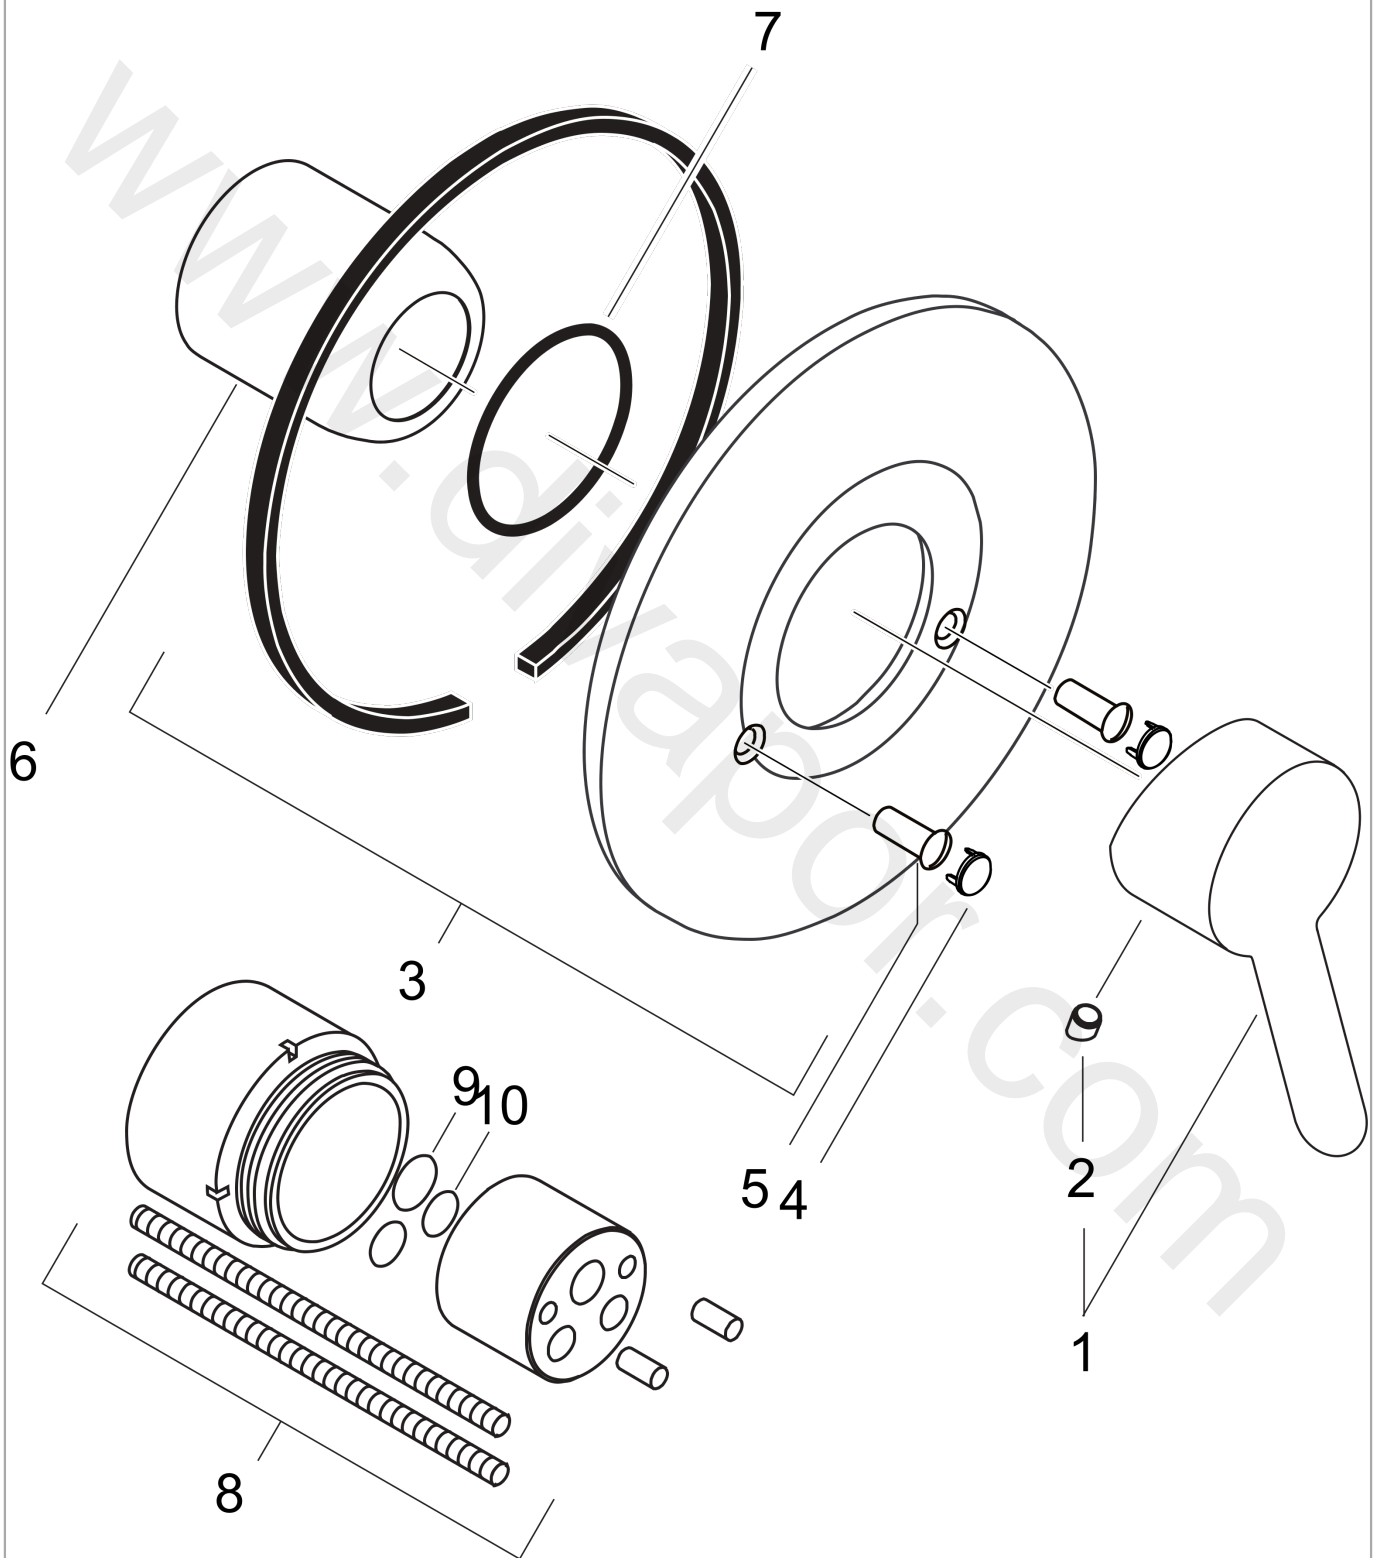

**Focus S**  
**Single lever shower mixer set for concealed installation**  
 Surfaces: Article Number: **31764000**

Exploded Drawing

Year of production: 04/15 - 12/16

### Single lever shower mixer set for concealed installation

Surfaces: Article Number: **31764000**

#### Spare part list

Year of production: 04/15 - 12/16

Pos.	Description	Article Number	Price	PU
1	handle	31793000	£ 51,00	1
2	screw cover	96338000	£ 3,30	1
3	escutcheon Ø 150 mm	96555000	£ 64,00	1
4	hollow screw	96065000	£ 6,10	1
5	cover cap	95433000	£ 6,10	1
6	flange	95010000	£ 35,00	1
7	O-Ring 48x3	95508000	£ 3,30	1
8	extension set 28 mm shower mixer	32698000	£ 137,00	1
9	O-ring 12x1,5	98430000	£ 3,30	1
10	O-ring 10x1,5	98123000	£ 3,30	1
a	base body	13620180	£ 179,00	1