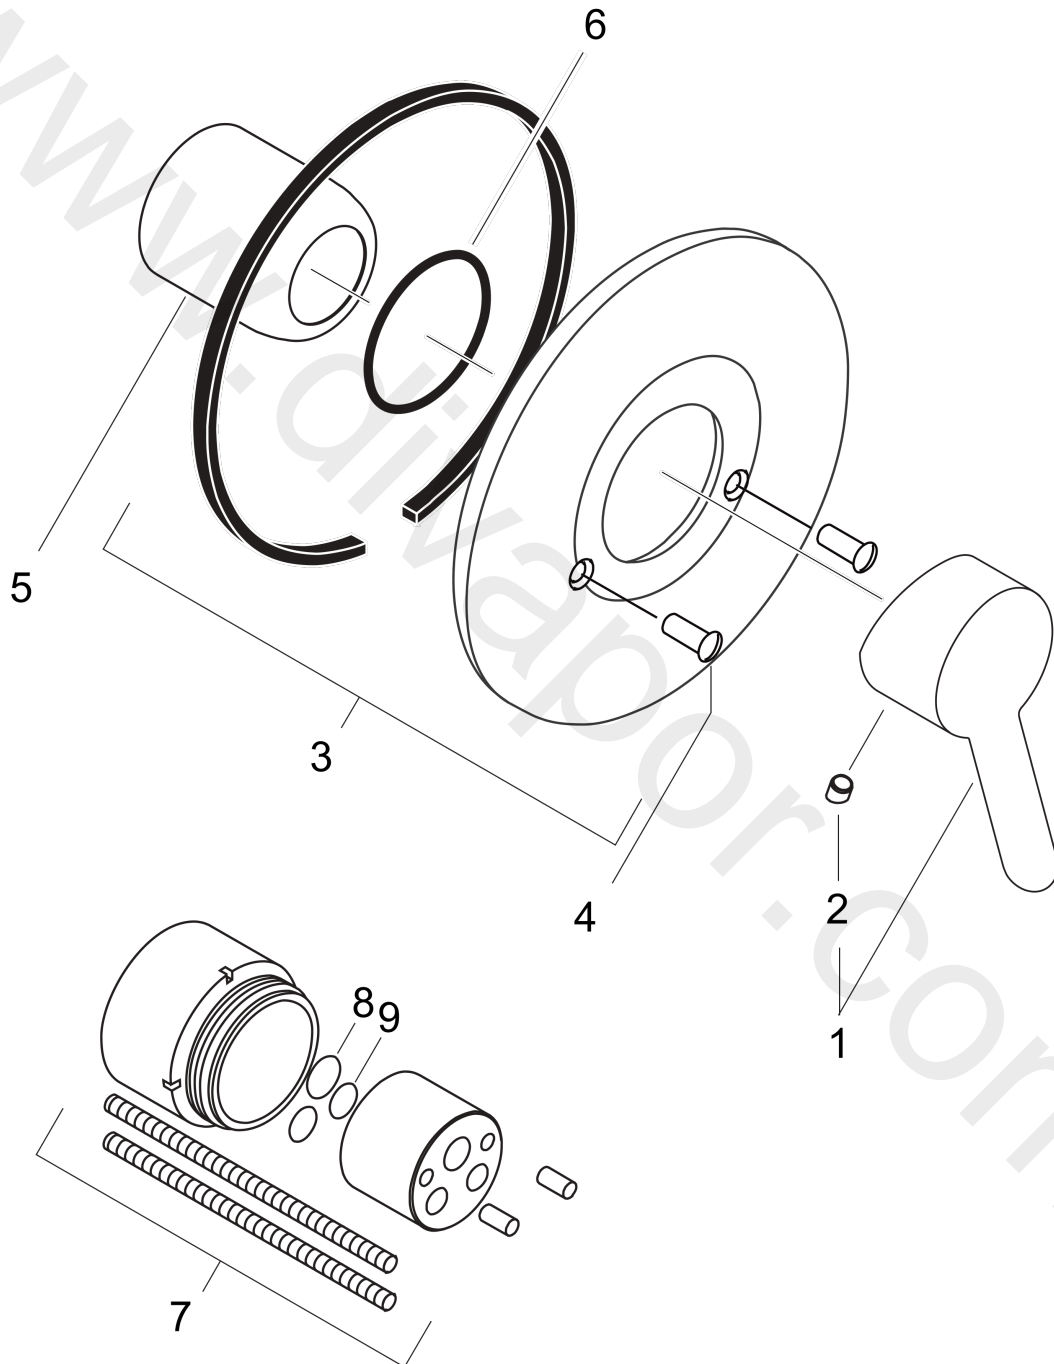

**Focus S**  
**Single lever shower mixer set for concealed installation**  
 Surfaces: Article Number: **31764000**

**Exploded Drawing**

Year of production: **10/05 - 03/15**

### Single lever shower mixer set for concealed installation

Surfaces: Article Number: **31764000**

#### Spare part list

Year of production: **10/05 - 03/15**

Pos.	Description	Article Number	Price	PU
1	handle	31793000	£ 51,00	1
2	screw cover	96338000	£ 3,30	1
3	escutcheon Ø 150 mm	96555000	£ 64,00	1
4	hollow screw	96065000	£ 6,10	1
5	flange	95010000	£ 35,00	1
6	O-Ring 48x3	95508000	£ 3,30	1
7	extension set 28 mm shower mixer	32698000	£ 137,00	1
8	O-ring 12x1,5	98430000	£ 3,30	1
9	O-ring 10x1,5	98123000	£ 3,30	1
a	base body	13620180	£ 179,00	1