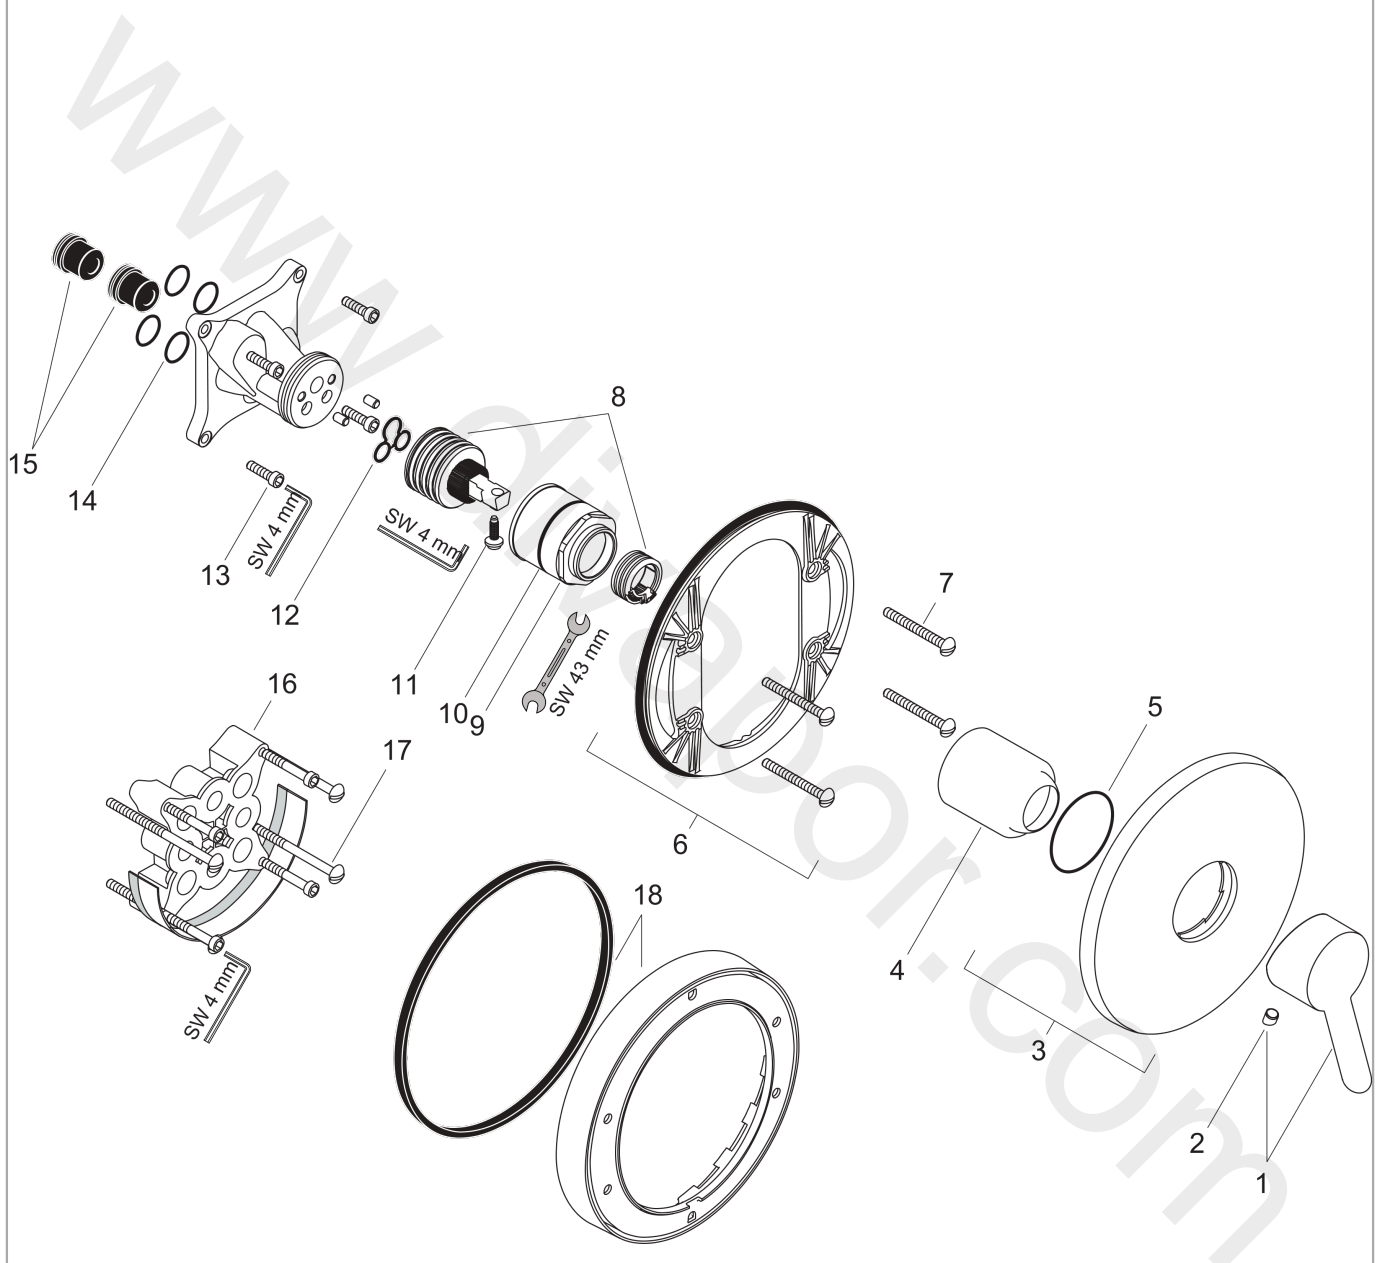

Focus S
Single Lever Shower Mixer, for concealed installation
 Surfaces: Article Number: **31763000**

Exploded Drawing

Year of production: **10/05 - 12/07**

Focus S**Single Lever Shower Mixer, for concealed installation**Surfaces: Article Number: **31763000****Spare part list**Year of production: **10/05 - 12/07**

Pos.	Description	Article Number	Price	PU
1	handle	31793000	£ 51,00	1
2	screw cover	96338000	£ 3,30	1
3	escutcheon Ø 170 mm	96452000	£ 64,00	1
4	flange	96348000	£ 13,30	1
5	O-ring 48x5	98174000	£ 3,30	1
6	sub plate	96447000	£ 51,00	1
7	set of fixing screws	96454000	£ 9,00	1
8	cartridge, assy	92730000	£ 35,00	1
9	nut	95007000	£ 51,00	1
10	O-ring 43x1,5	98148000	£ 3,30	1
11	locking screw for handle	96059000	£ 9,00	1
12	seal	95008000	£ 9,00	1
13	set of screws	96525000	£ 9,00	1
14	O-ring 13x2	98128000	£ 3,30	1
15	noise reduction	94073000	£ 25,00	1
16	extension 25 mm	13595000	£ 75,00	1
17	set of fixing screws	97747000	£ 3,30	1
18	extension 22 mm (Ø 170 mm)	13596000	£ 72,00	1
a	concealed item	01800180	£ 163,00	1