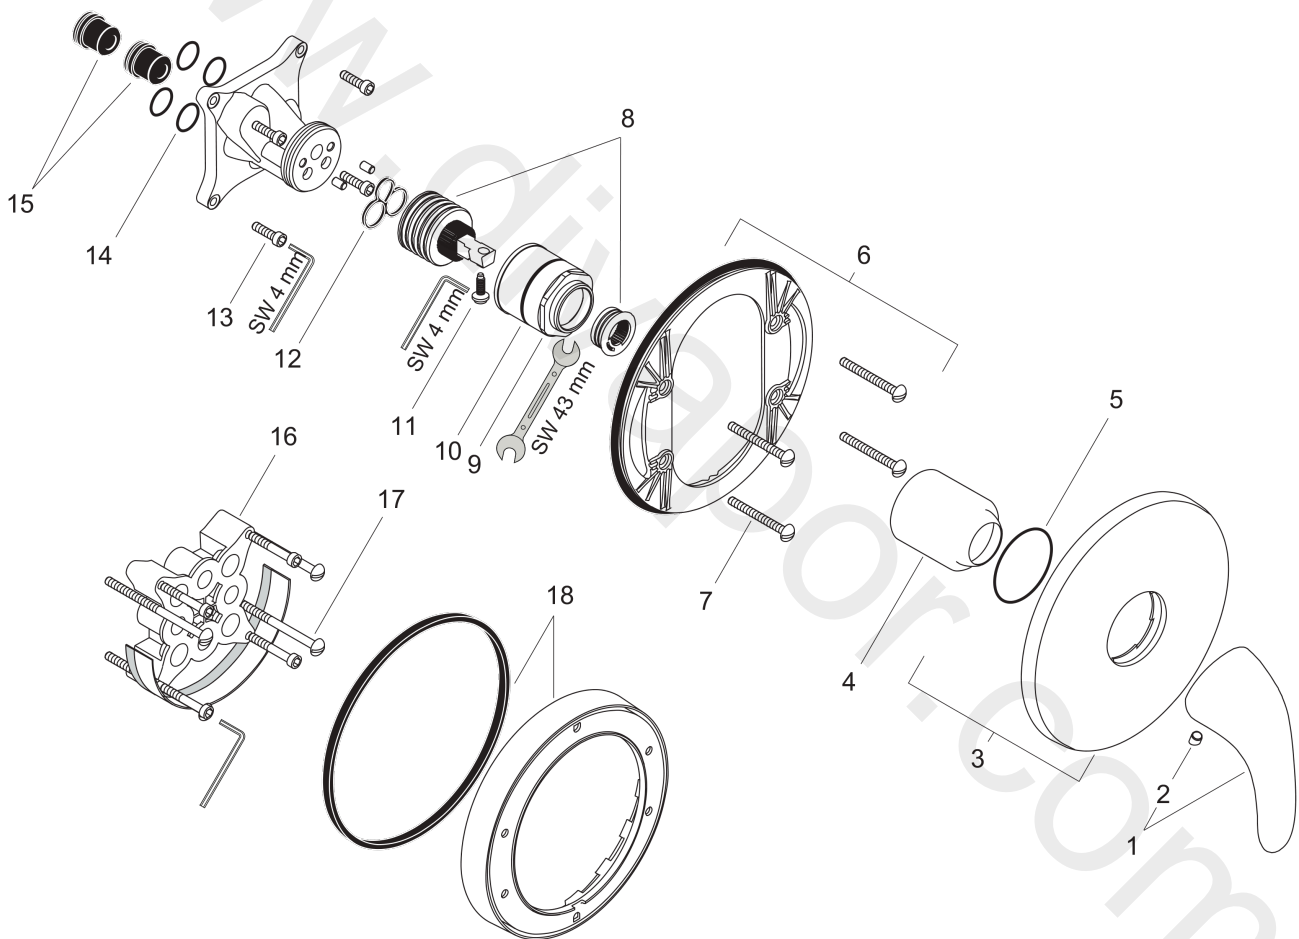

Focus E
Single Lever Shower Mixer, for concealed installation
 Surfaces: Article Number: **31761000**

Exploded Drawing

Year of production: **11/05 - 02/12**

Focus E

Single Lever Shower Mixer, for concealed installation

Surfaces: Article Number: **31761000**

Spare part list

Year of production: **11/05 - 02/12**

Pos.	Description	Article Number	Price	PU
1	handle	31791000	£ 51,00	1
2	screw cover	94191000	£ 3,30	1
3	escutcheon Ø 170 mm	96452000	£ 64,00	1
4	flange	96348000	£ 13,30	1
5	O-ring 48x5	98174000	£ 3,30	1
6	sub plate	96447000	£ 51,00	1
7	set of fixing screws	96454000	£ 9,00	1
8	cartridge, assy	92730000	£ 35,00	1
9	nut	95007000	£ 51,00	1
10	O-ring 43x1,5	98148000	£ 3,30	1
11	locking screw for handle	96059000	£ 9,00	1
12	seal	95008000	£ 9,00	1
13	set of screws	96525000	£ 9,00	1
14	O-ring 13x2	98128000	£ 3,30	1
15	noise reduction	94073000	£ 25,00	1
16	extension 25 mm	13595000	£ 75,00	1
17	set of fixing screws	97747000	£ 3,30	1
18	extension 22 mm (Ø 170 mm)	13596000	£ 72,00	1
a	concealed item	01800180	£ 163,00	1