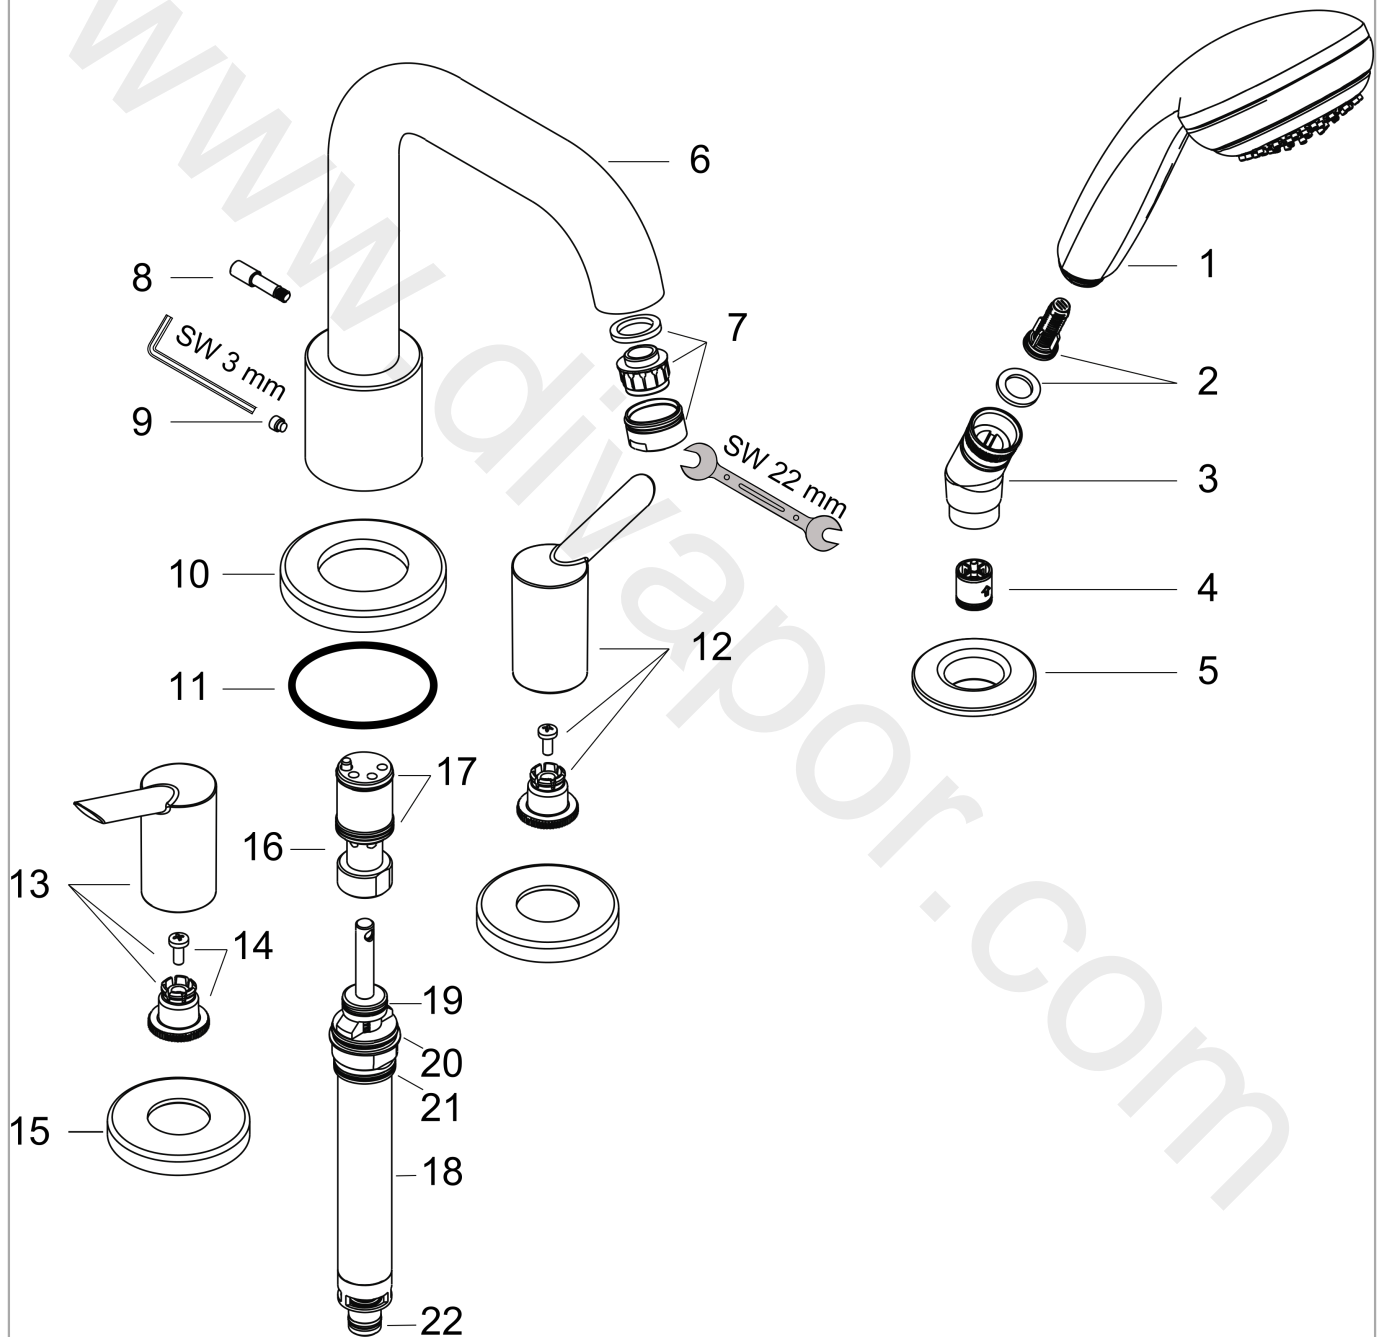

Focus S
4-hole rim mounted bath mixer
 Surfaces: Article Number: **31758000**

Exploded Drawing

Year of production: **06/09 - 12/16**

Focus S

4-hole rim mounted bath mixer

Surfaces: Article Number: **31758000**

Spare part list

Year of production: **06/09 - 12/16**

Pos.	Description	Article Number	Price	PU
1	handshower	28562000	£ 36,00	1
2	filter insert	97708000	£ 6,10	1
3	shower holder	28071000	£ 43,00	1
4	set of non return valves DW 15	94074000	£ 16,10	1
5	escutcheon Ø 52 mm	97159000	£ 51,00	1
6	spout cpl.	95460000	£ 173,00	1
7	aerator M24x1 (25 l/min)	13914000	£ 19,50	1
8	diverter knob	98707000	£ 25,00	1
9	hollow set screw M6x6	97660000	£ 3,30	1
10	escutcheon Ø 70 mm	97779000	£ 79,00	1
11	O-ring 58x3	98202000	£ 3,30	1
12	handle for cold water	95458000	£ 51,00	1
13	handle for hot water	95457000	£ 51,00	1
14	handle fixing set	94184000	£ 6,10	1
15	escutcheon	31098000	£ 43,00	1
16	guide tube	92214000	£ 51,00	1
17	O-ring 21x1,5	98219000	£ 3,30	1
18	selector assy	96775000	£ 79,00	1
19	O-Ring 14x2,5	98189000	£ 3,30	1
20	O-Ring 23x2,5	98183000	£ 3,30	1
21	O-Ring 22x2	98185000	£ 3,30	1
22	O-ring 9x2,5	98217000	£ 3,30	1
a	-	31758000	-	1
b	concealed item	13244180	£ 455,00	1
c	Grease	90920000	£ 16,10	1