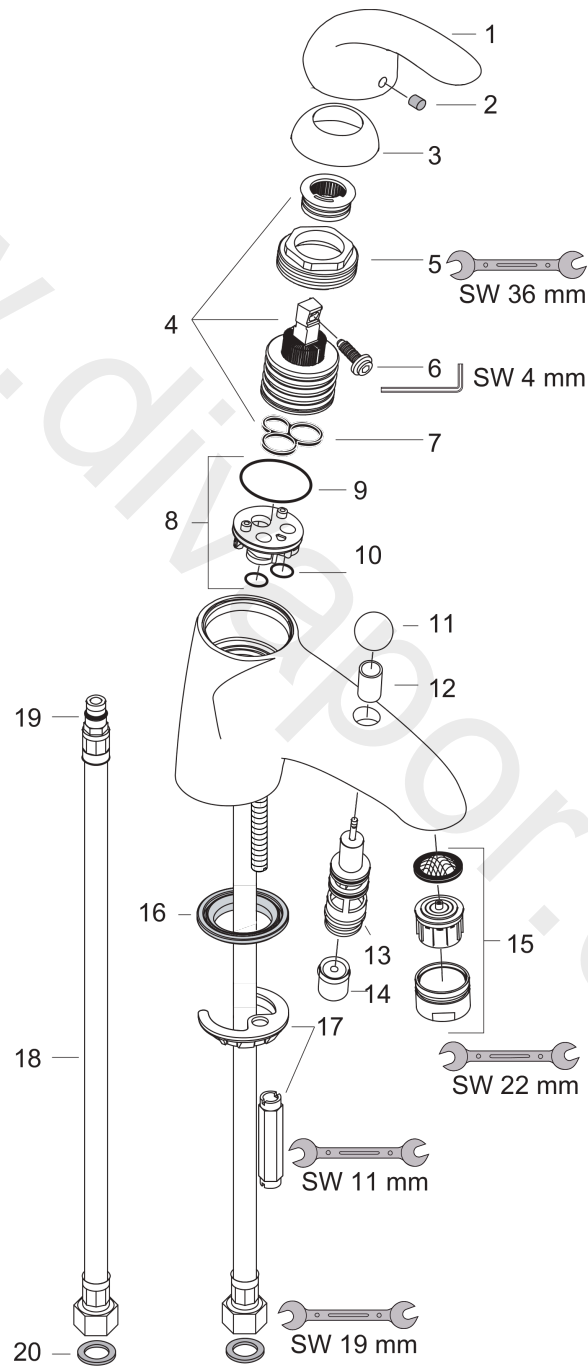

**Focus E**  
**Monotrou Single Lever Bath/ Shower Mixer**  
 Surfaces: Article Number: **31751000**

**Exploded Drawing**

Year of production: **07/06 - 12/16**

**Focus E****Monotrou Single Lever Bath/ Shower Mixer**Surfaces: Article Number: **31751000****Spare part list**Year of production: **07/06 - 12/16**

Pos.	Description	Article Number	Price	PU
1	handle	31791000	£ 51,00	1
2	screw cover	96338000	£ 3,30	1
3	flange	94192000	£ 20,50	1
4	cartridge, assy	92730000	£ 35,00	1
5	nut	94194000	£ 25,00	1
6	locking screw for handle	95140000	£ 6,10	1
7	seal	95008000	£ 9,00	1
8	adapter for cartridge	97773000	£ 9,00	1
9	O-Ring 32x2	98193000	£ 3,30	1
10	O-ring 9x1,8	98118000	£ 3,30	1
11	diverter knob	94078000	£ 16,10	1
12	sleeve	97738000	£ 6,10	1
13	selector assy	94077000	£ 43,00	1
14	set of non return valves DW 15	94074000	£ 16,10	1
15	aerator M24x1 (30 l/min)	96512000	£ 16,10	1
16	seal	97608000	£ 6,10	1
17	fixing set	96016000	£ 35,00	1
18	connection hose 450 mm M10x1 G3/8	96507000	£ 43,00	1
19	O-ring 8x1,75	97827000	£ 3,30	1
20	seal	97761000	£ 6,10	1
a	diverter fixing device	97211000	£ 3,30	1