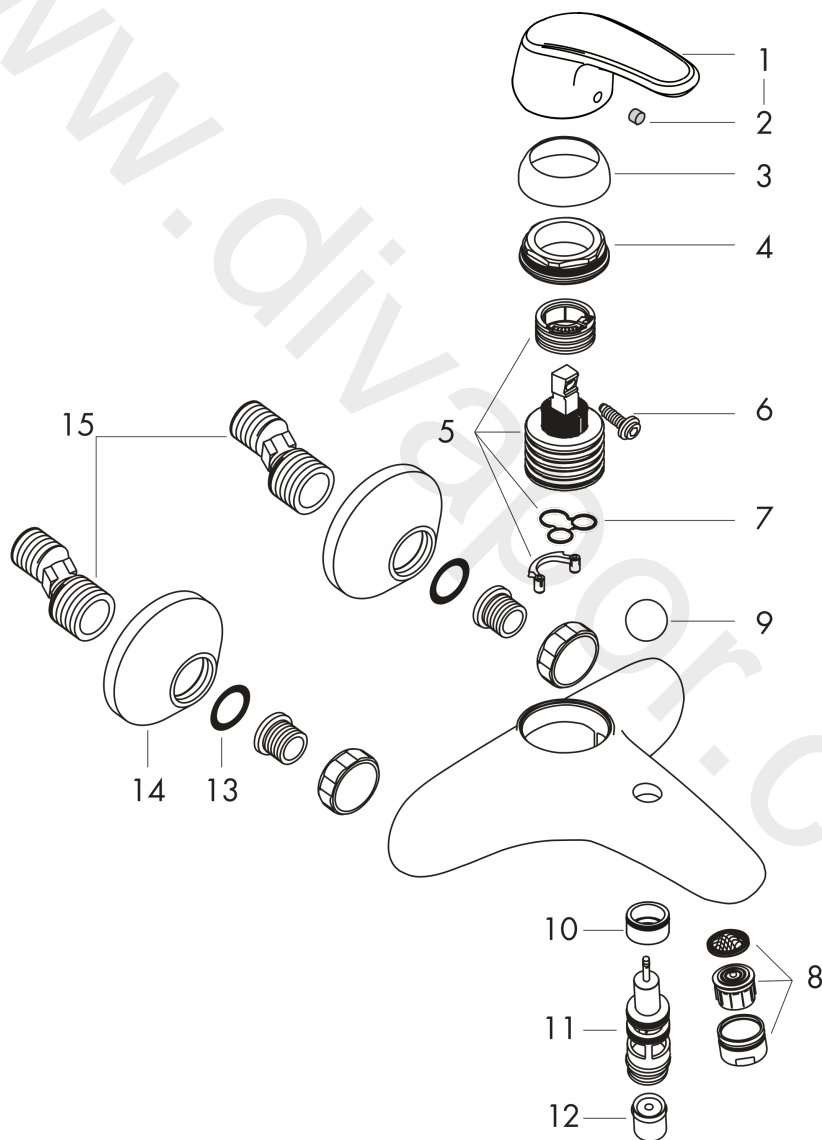

**Avista**  
**Single lever bath mixer for exposed installation**  
 Surfaces: Article Number: **31748000**

**Exploded Drawing**

Year of production: **01/05 - 12/17**

**Avista**  
**Single lever bath mixer for exposed installation**  
 Surfaces: Article Number: **31748000**

## Spare part list

Year of production: **01/05 - 12/17**

Pos.	Description	Article Number	Price	PU
1	handle	31792000	£ 51,00	1
2	screw cover	96338000	£ 3,30	1
3	flange	96656000	£ 6,10	1
4	nut	96690000	£ 13,30	1
5	cartridge, assy	92730000	£ 35,00	1
6	locking screw for handle	96059000	£ 9,00	1
7	seal	95008000	£ 9,00	1
8	aerator M24x1 (25 l/min)	13956000	£ 9,00	1
9	diverter knob	94078000	£ 16,10	1
10	sleeve	92856000	£ 16,10	1
11	selector assy	94077000	£ 43,00	1
12	set of non return valves DW 15	94074000	£ 16,10	1
13	filter packing	96922000	£ 9,00	1
14	escutcheon Ø 70 mm	94135000	£ 13,30	1
15	set of S-unions (±12 mm)	94140000	£ 51,00	1
a	set of S-unions (±32 mm)	98592000	£ 43,00	1
b	diverter fixing device	97211000	£ 3,30	1