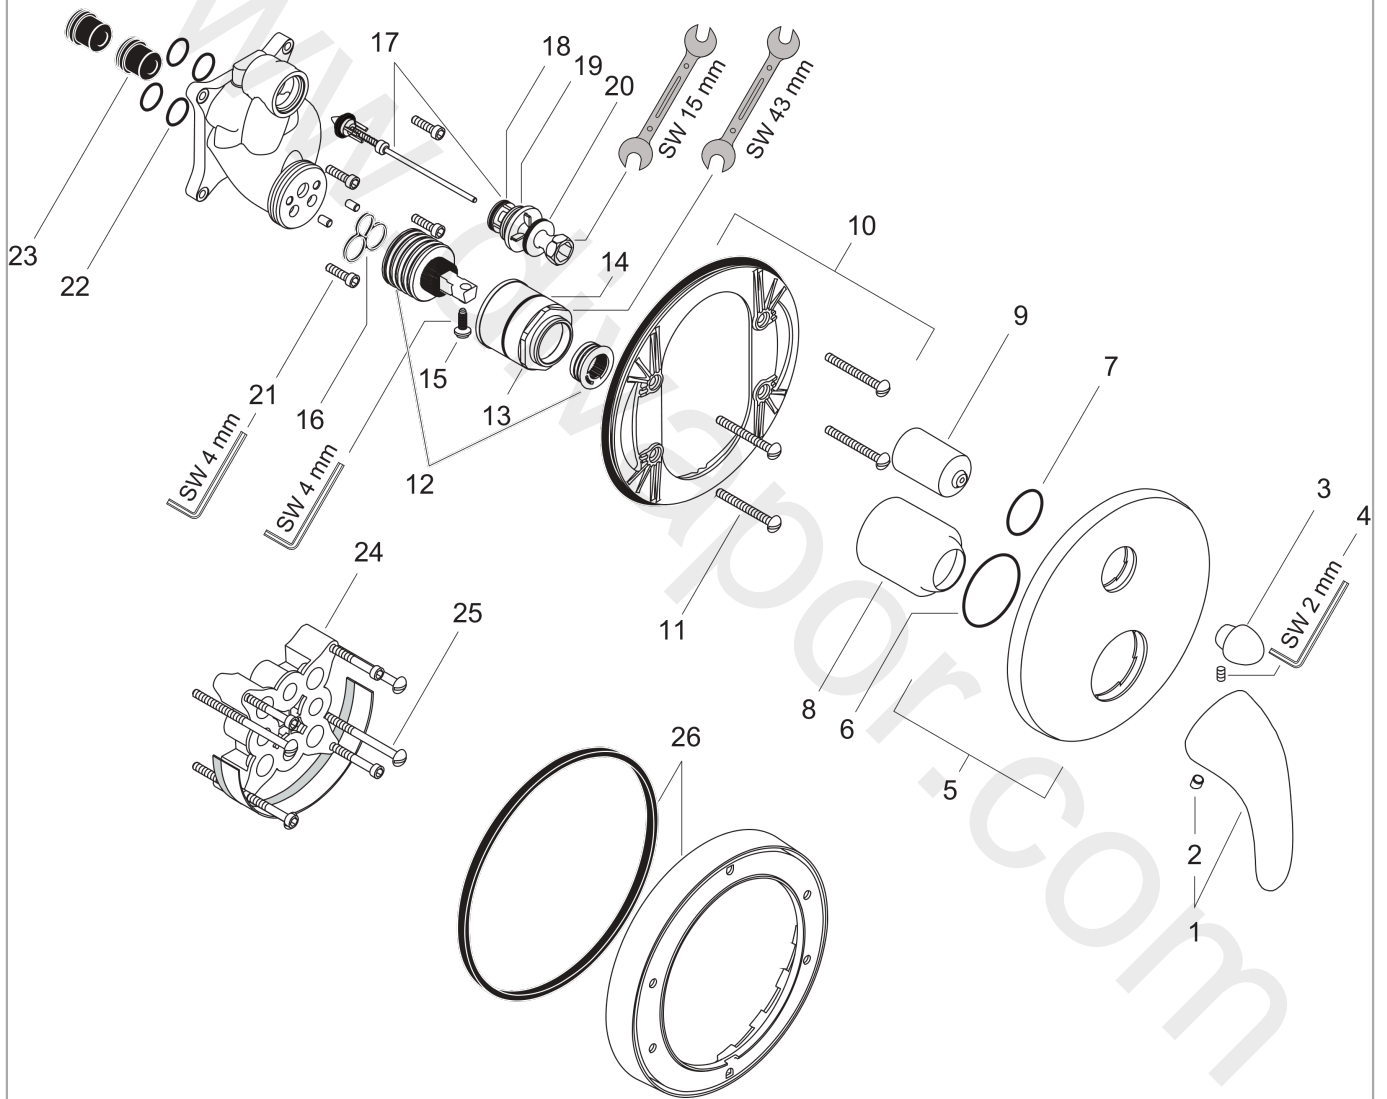

**Focus E**

**Single lever bath mixer for concealed installation for iBox universal**

Surfaces: Article Number: **31744000**

**Exploded Drawing**

Year of production: **11/05 - 09/06**

**Focus E****Single lever bath mixer for concealed installation for iBox universal**Surfaces: Article Number: **31744000****Spare part list**Year of production: **11/05 - 09/06**

Pos.	Description	Article Number	Price	PU
1	handle	31791000	£ 51,00	1
2	screw cover	94191000	£ 3,30	1
3	diverter knob cpl.	95013000	£ 16,10	1
4	hollow set screw M4x10	97667000	£ 3,30	1
5	escutcheon Ø 170 mm	96453000	£ 64,00	1
6	O-ring 48x5	98174000	£ 3,30	1
7	O-ring 30x5	98153000	£ 3,30	1
8	flange	96348000	£ 13,30	1
9	sleeve	96448000	£ 43,00	1
10	sub plate	96447000	£ 51,00	1
11	set of fixing screws	96454000	£ 9,00	1
12	cartridge, assy	92730000	£ 35,00	1
13	nut	95007000	£ 51,00	1
14	O-ring 43x1,5	98148000	£ 3,30	1
15	locking screw for handle	96059000	£ 9,00	1
16	seal	95008000	£ 9,00	1
17	selector assy	95014000	£ 64,00	1
18	O-ring 16x2,3	98207000	£ 3,30	1
19	O-ring 20x2,5	92602000	£ 6,10	1
20	O-ring 21x2	98205000	£ 6,10	1
21	set of screws	96525000	£ 9,00	1
22	O-ring 13x2	98128000	£ 3,30	1
23	noise reduction	94073000	£ 25,00	1
24	extension 25 mm	13595000	£ 75,00	1
25	set of fixing screws	97747000	£ 3,30	1
26	extension 22 mm (Ø 170 mm)	13596000	£ 72,00	1
a	concealed item	01800180	£ 163,00	1
b	spring for exchanged connections	96365000	£ 43,00	1