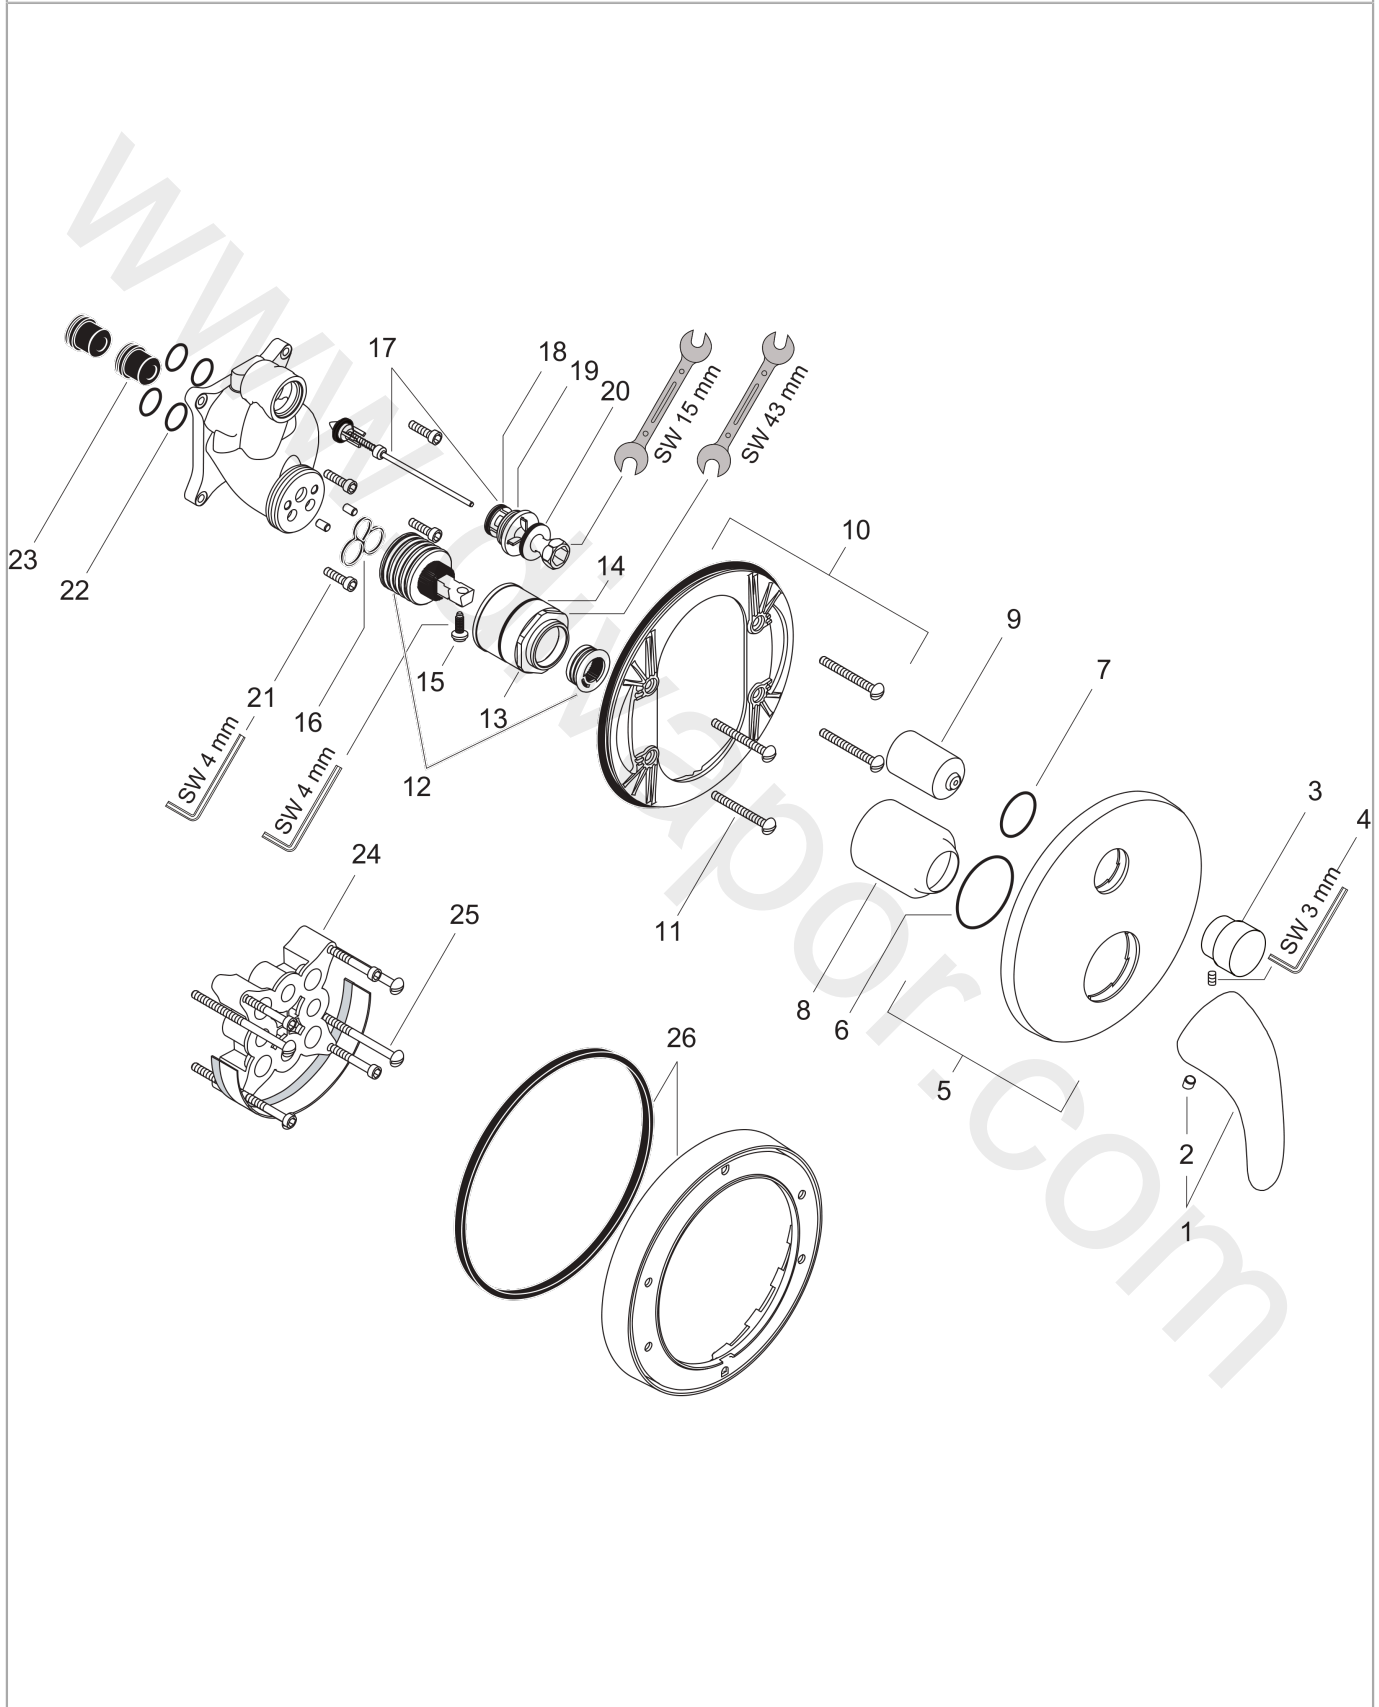

**Focus E**

**Single lever bath mixer for concealed installation for iBox universal**

Surfaces: Article Number: **31744000**

**Exploded Drawing**

Year of production: **01/10 - 02/12**

**Focus E****Single lever bath mixer for concealed installation for iBox universal**Surfaces: Article Number: **31744000****Spare part list**Year of production: **01/10 - 02/12**

Pos.	Description	Article Number	Price	PU
1	handle	31791000	£ 51,00	1
2	screw cover	94191000	£ 3,30	1
3	diverter knob cpl.	13471000	£ 20,50	1
4	hollow set screw M4x10	97667000	£ 3,30	1
5	escutcheon Ø 170 mm	96453000	£ 64,00	1
6	O-Ring 48x3	95508000	£ 3,30	1
7	O-ring 29x3	98371000	£ 6,10	1
8	flange	96348000	£ 13,30	1
9	sleeve	96448000	£ 43,00	1
10	sub plate	96447000	£ 51,00	1
11	set of fixing screws	96454000	£ 9,00	1
12	cartridge, assy	92730000	£ 35,00	1
13	nut	95007000	£ 51,00	1
14	O-ring 43x1,5	98148000	£ 3,30	1
15	locking screw for handle	96059000	£ 9,00	1
16	seal	95008000	£ 9,00	1
17	selector assy	95014000	£ 64,00	1
18	O-ring 16x2,3	98207000	£ 3,30	1
19	O-ring 20x2,5	92602000	£ 6,10	1
20	O-ring 21x2	98205000	£ 6,10	1
21	set of screws	96525000	£ 9,00	1
22	O-ring 16x2	98133000	£ 3,30	1
23	noise reduction	94073000	£ 25,00	1
24	extension 25 mm	13595000	£ 75,00	1
25	set of fixing screws	97747000	£ 3,30	1
26	extension 22 mm (Ø 170 mm)	13596000	£ 72,00	1
a	concealed item	01800180	£ 163,00	1
b	spring for exchanged connections	96365000	£ 43,00	1