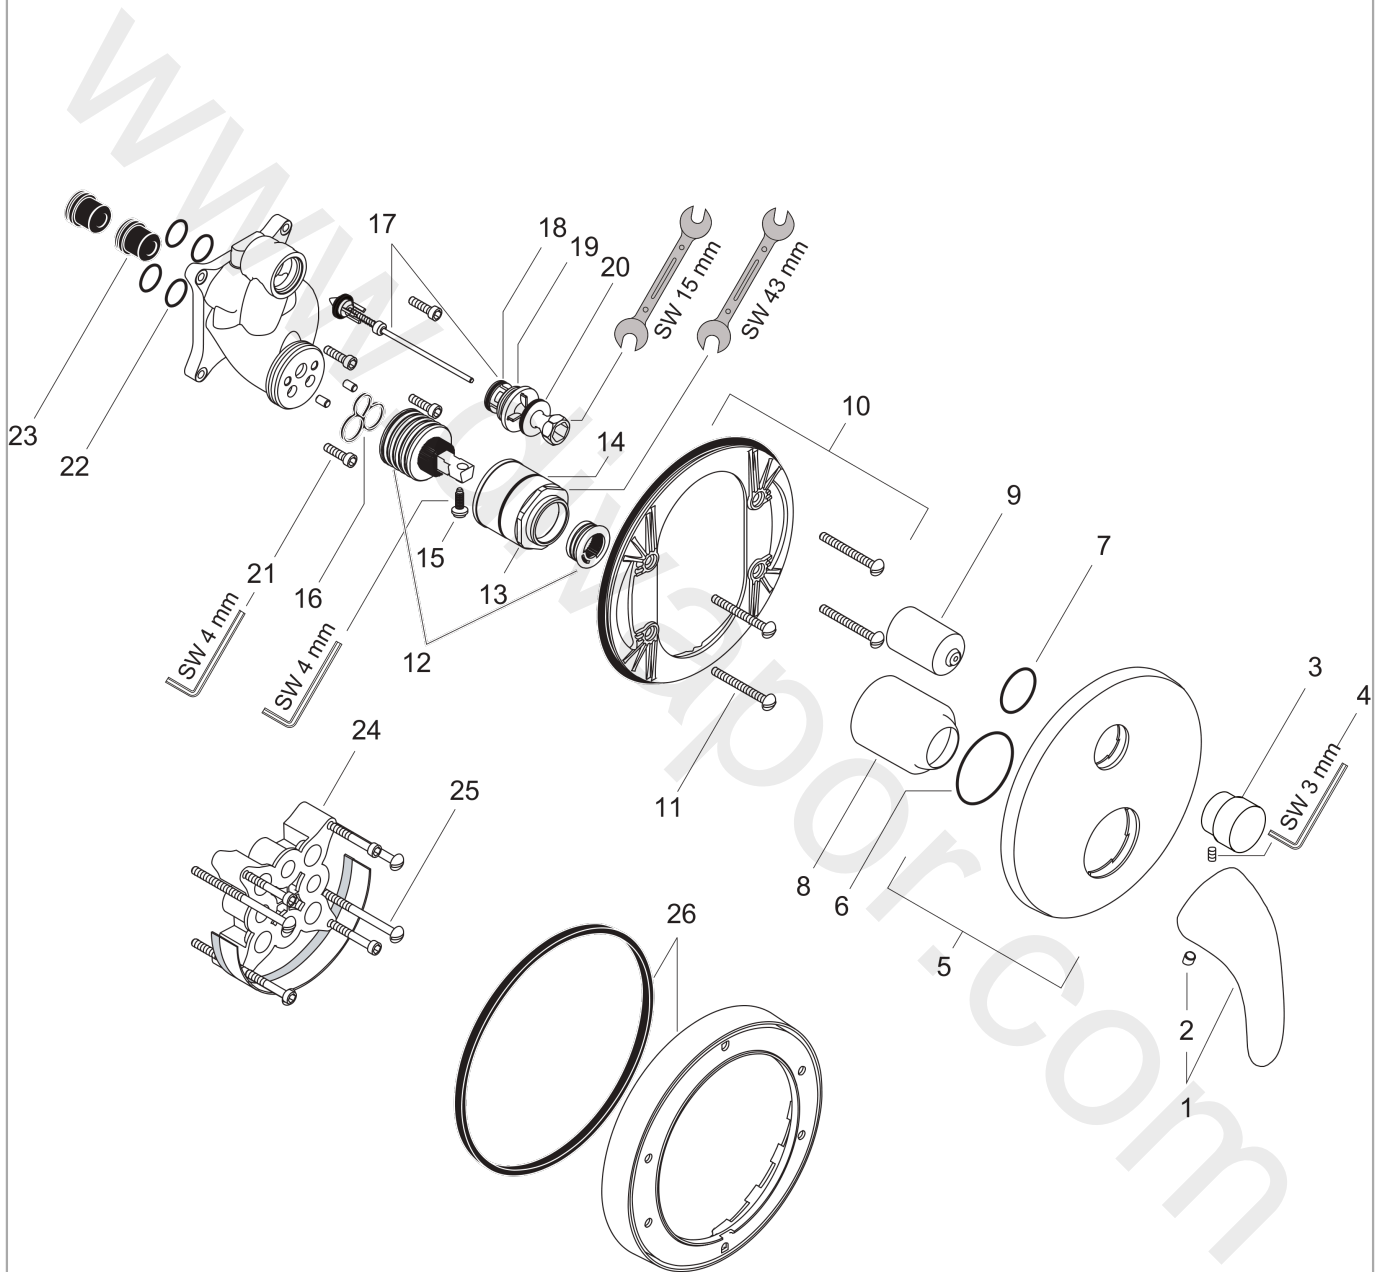

Focus E

Single lever bath mixer for concealed installation for iBox universal

Surfaces: Article Number: **31744000**

Exploded Drawing

Year of production: **10/06 - 12/09**

Focus E**Single lever bath mixer for concealed installation for iBox universal**Surfaces: Article Number: **31744000****Spare part list**Year of production: **10/06 - 12/09**

Pos.	Description	Article Number	Price	PU
1	handle	31791000	£ 51,00	1
2	screw cover	94191000	£ 3,30	1
3	diverter knob cpl.	13471000	£ 20,50	1
4	hollow set screw M4x10	97667000	£ 3,30	1
5	escutcheon Ø 170 mm	96453000	£ 64,00	1
6	O-ring 48x5	98174000	£ 3,30	1
7	O-ring 30x5	98153000	£ 3,30	1
8	flange	96348000	£ 13,30	1
9	sleeve	96448000	£ 43,00	1
10	sub plate	96447000	£ 51,00	1
11	set of fixing screws	96454000	£ 9,00	1
12	cartridge, assy	92730000	£ 35,00	1
13	nut	95007000	£ 51,00	1
14	O-ring 43x1,5	98148000	£ 3,30	1
15	locking screw for handle	96059000	£ 9,00	1
16	seal	95008000	£ 9,00	1
17	selector assy	95014000	£ 64,00	1
18	O-ring 16x2,3	98207000	£ 3,30	1
19	O-ring 20x2,5	92602000	£ 6,10	1
20	O-ring 21x2	98205000	£ 6,10	1
21	set of screws	96525000	£ 9,00	1
22	O-ring 16x2	98133000	£ 3,30	1
23	noise reduction	94073000	£ 25,00	1
24	extension 25 mm	13595000	£ 75,00	1
25	set of fixing screws	97747000	£ 3,30	1
26	extension 22 mm (Ø 170 mm)	13596000	£ 72,00	1
a	concealed item	01800180	£ 163,00	1
b	spring for exchanged connections	96365000	£ 43,00	1