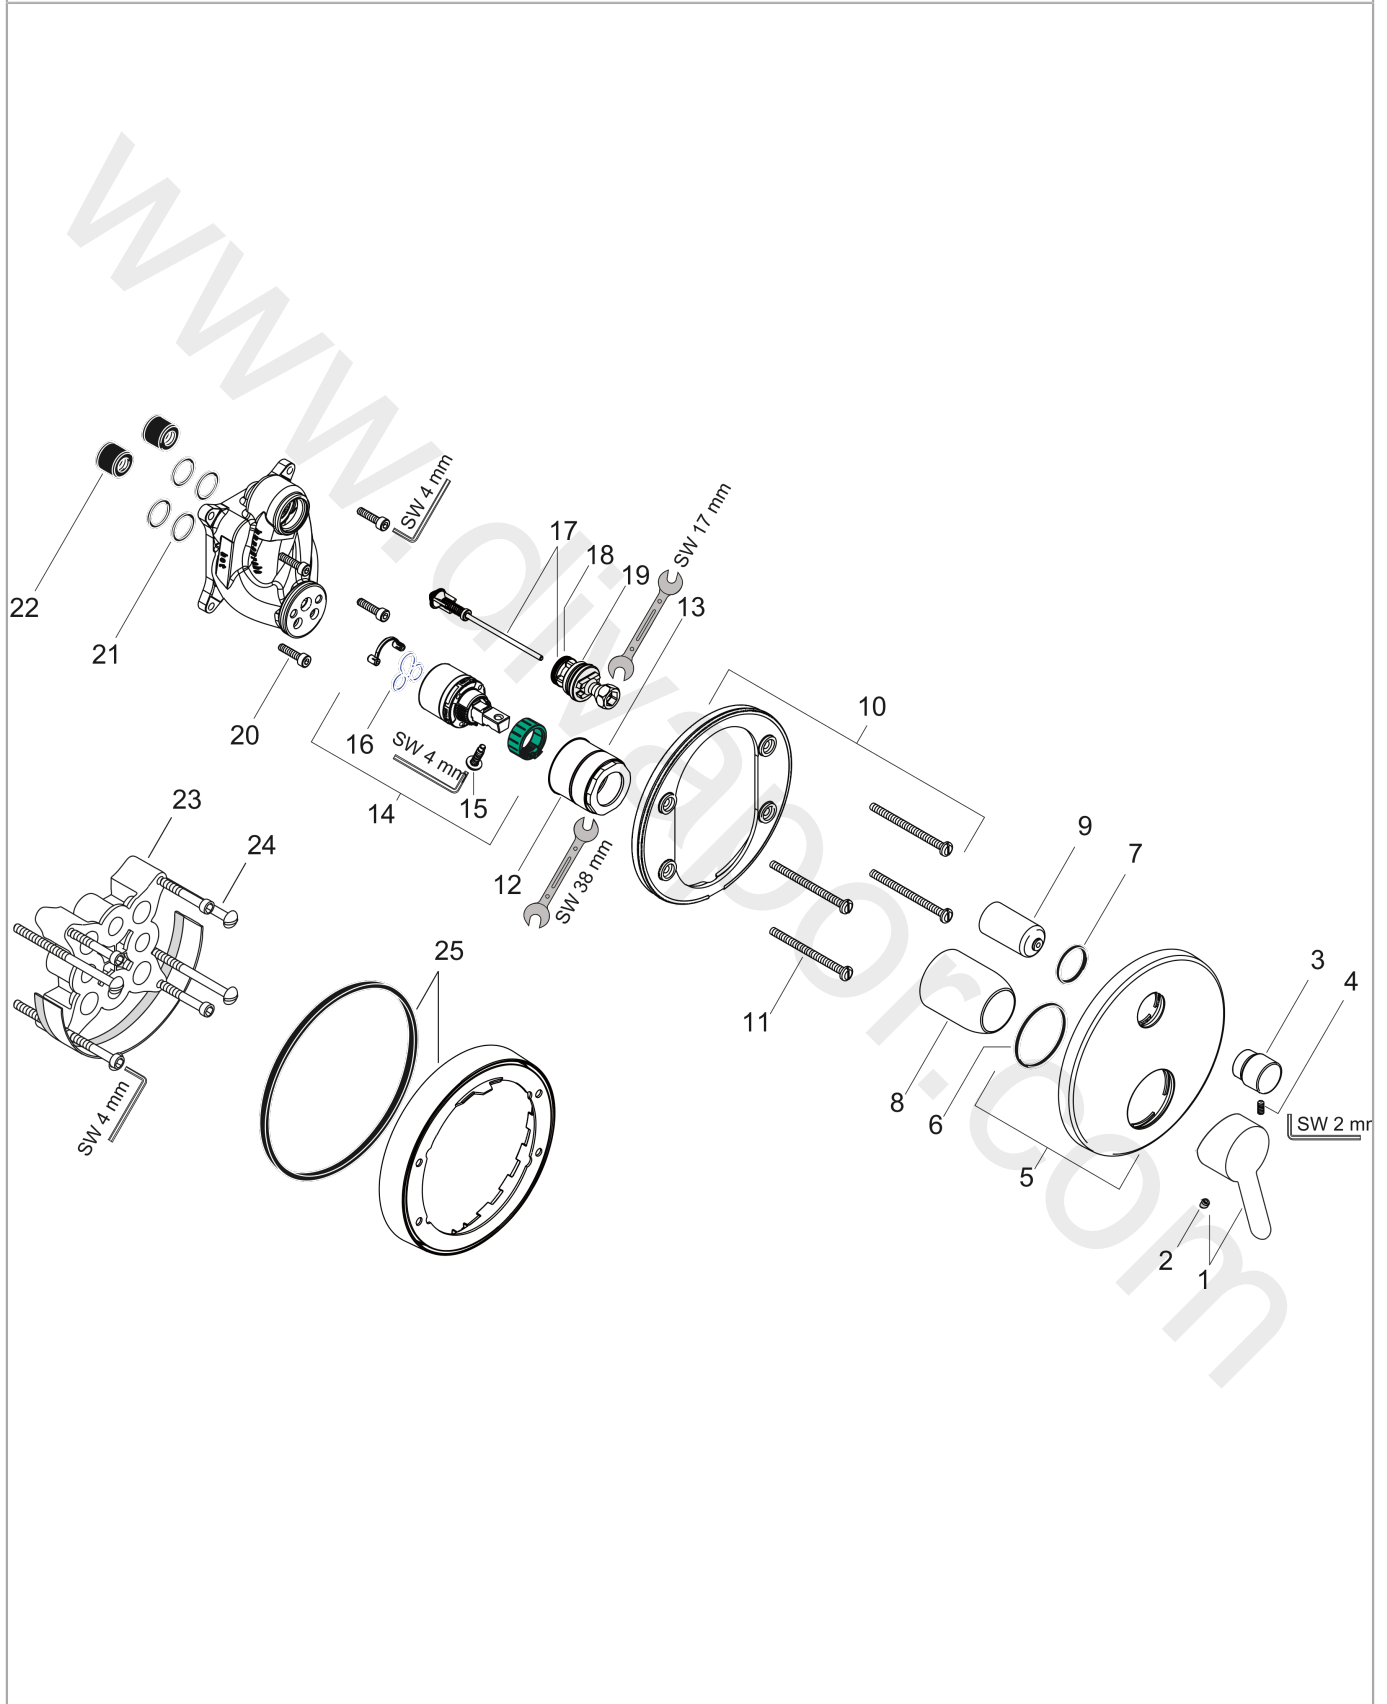

Focus S

Single lever bath mixer for concealed installation for iBox universal

Surfaces: Article Number: **31743000**

Exploded Drawing

Year of production: **01/08 - 12/15**

Focus S**Single lever bath mixer for concealed installation for iBox universal**Surfaces: Article Number: **31743000****Spare part list**Year of production: **01/08 - 12/15**

Pos.	Description	Article Number	Price	PU
1	handle	31793000	£ 51,00	1
2	screw cover	96338000	£ 3,30	1
3	diverter knob	98795000	£ 51,00	1
4	hollow set screw M4x10	97667000	£ 3,30	1
5	escutcheon Ø 150 mm	98791000	£ 64,00	1
6	O-ring 43x3	98418000	£ 3,30	1
7	O-ring 23x3	98142000	£ 3,30	1
8	sleeve	98790000	£ 35,00	1
9	sleeve	98794000	£ 35,00	1
10	holder for escutcheon	98793000	£ 43,00	1
11	set of fixing screws	96454000	£ 9,00	1
12	nut	98796000	£ 43,00	1
13	O-ring 39x1,5	98400000	£ 3,30	1
14	cartridge, assy	92730000	£ 35,00	1
15	locking screw for handle	95140000	£ 6,10	1
16	seal	95008000	£ 9,00	1
17	set of screws	96525000	£ 9,00	1
18	selector assy	95014000	£ 64,00	1
19	O-ring 16x2,3	98207000	£ 3,30	1
20	O-ring 20x2,5	92602000	£ 6,10	1
21	O-ring 16x2	98133000	£ 3,30	1
22	noise reduction	94073000	£ 25,00	1
23	set of fixing screws	97747000	£ 3,30	1
24	extension 25 mm	13595000	£ 75,00	1
25	extension 22 mm (Ø 150 mm)	13597000	£ 72,00	1
a	concealed item	01800180	£ 163,00	1
b	conversion kit to escutcheon Ø 170 mm (bath mixer)	95354000	£ 96,00	1
c	spring for exchanged connections	96365000	£ 43,00	1