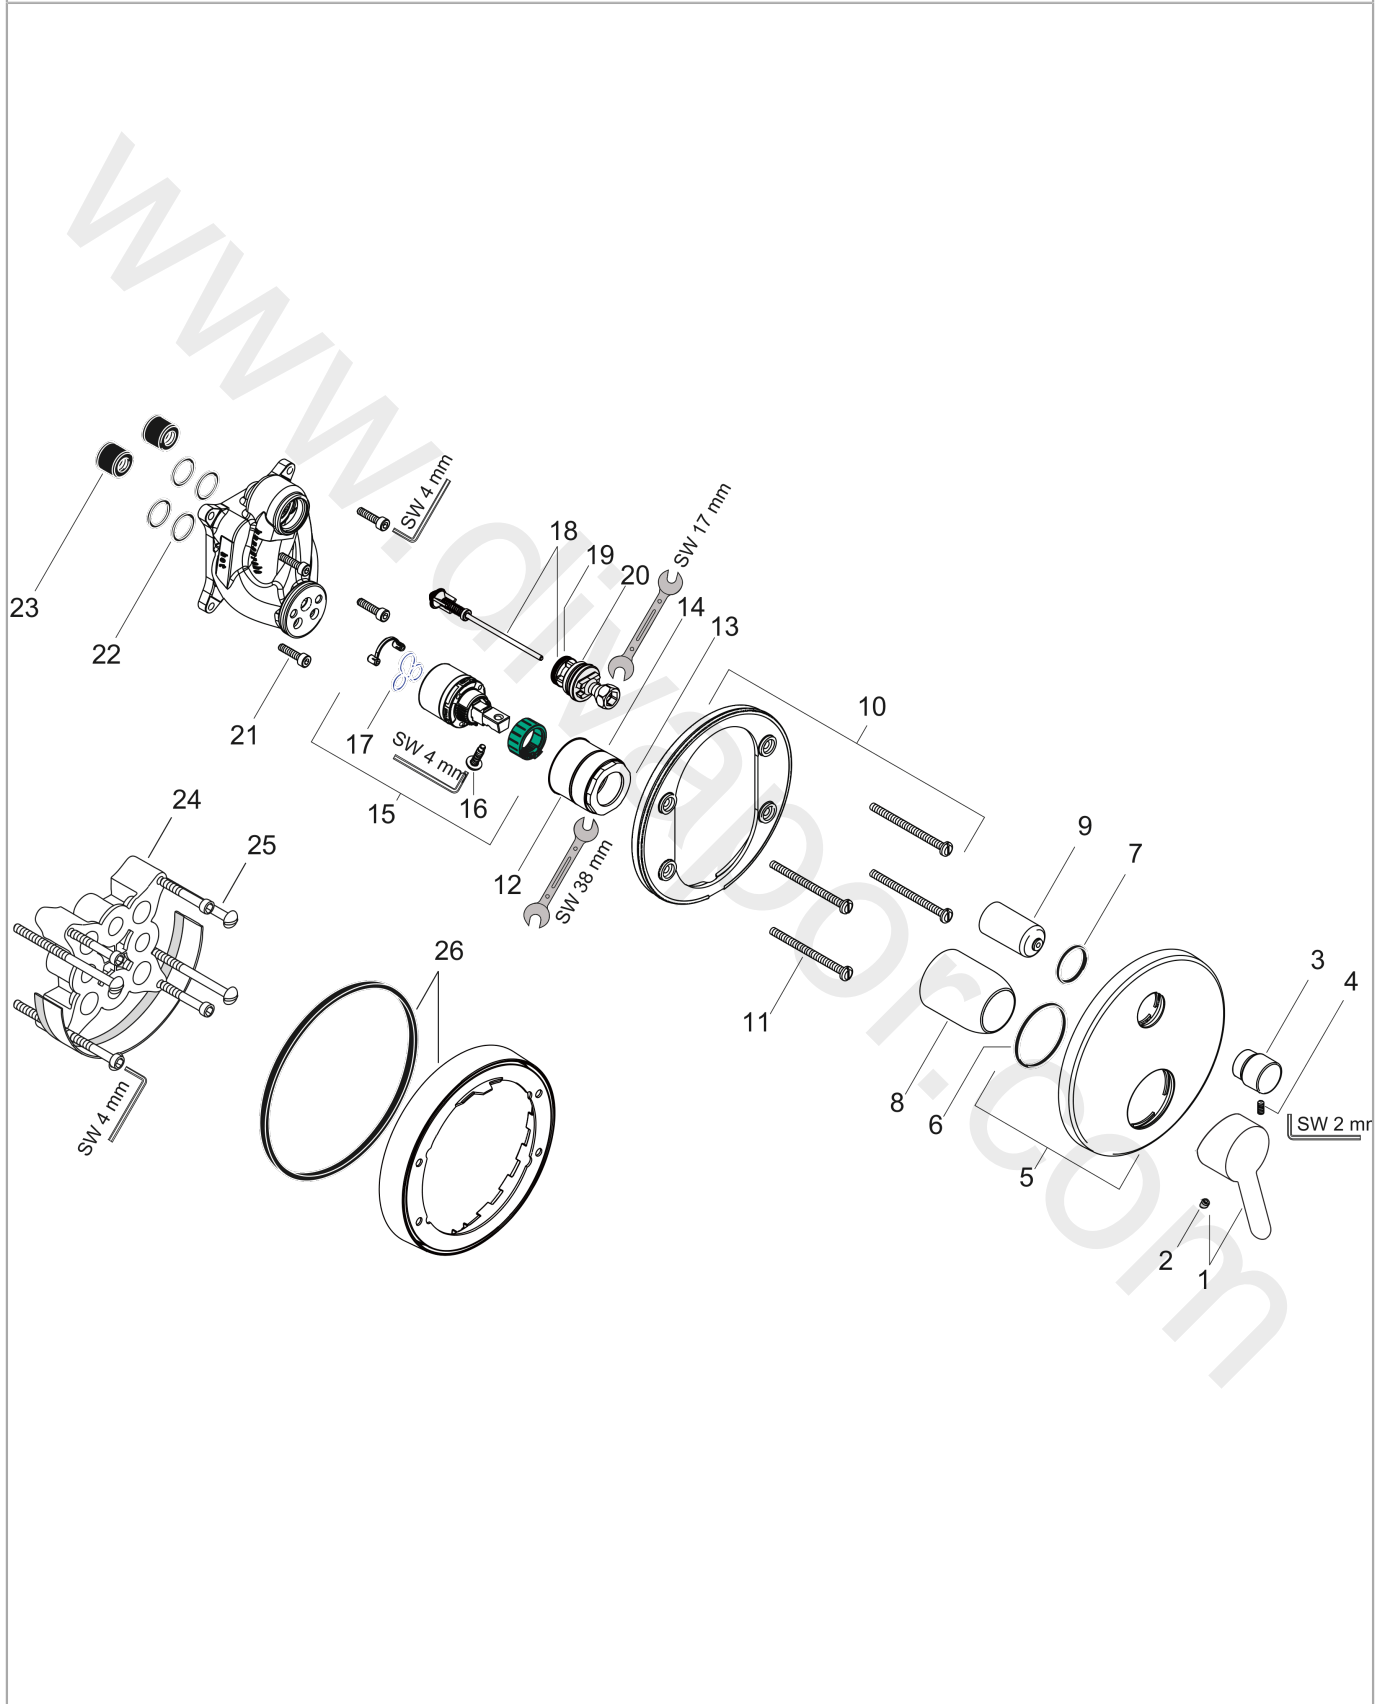

Focus S

Single lever bath mixer for concealed installation for iBox universal

Surfaces: Article Number: **31743000**

Exploded Drawing

Year of production: **01/16 - 05/18**

Focus S

Single lever bath mixer for concealed installation for iBox universal

Surfaces: Article Number: **31743000**

Spare part list

Year of production: 01/16 - 05/18

Pos.	Description	Article Number	Price	PU
1	handle	31793000	£ 51,00	1
2	screw cover	96338000	£ 3,30	1
3	diverter knob	98795000	£ 51,00	1
4	hollow set screw M4x10	97667000	£ 3,30	1
5	escutcheon Ø 150 mm	98791000	£ 64,00	1
6	O-ring 43x3	98418000	£ 3,30	1
7	O-ring 23x3	98142000	£ 3,30	1
8	sleeve	98790000	£ 35,00	1
9	sleeve	98794000	£ 35,00	1
10	holder for escutcheon	98793000	£ 43,00	1
11	set of fixing screws	96454000	£ 9,00	1
12	nut	98796000	£ 43,00	1
13	O-ring 30x1,5	98433000	£ 3,30	1
14	O-ring 39x1,5	98400000	£ 3,30	1
15	cartridge, assy	92730000	£ 35,00	1
16	locking screw for handle	95140000	£ 6,10	1
17	seal	95008000	£ 9,00	1
18	selector assy	95014000	£ 64,00	1
19	O-ring 16x2,3	98207000	£ 3,30	1
20	O-ring 20x2,5	92602000	£ 6,10	1
21	set of screws	96525000	£ 9,00	1
22	O-ring 16x2	98133000	£ 3,30	1
23	noise reduction	94073000	£ 25,00	1
24	extension 25 mm	13595000	£ 75,00	1
25	set of fixing screws	97747000	£ 3,30	1
26	extension 22 mm (Ø 150 mm)	13597000	£ 72,00	1
a	concealed item	01800180	£ 163,00	1
b	adapter for exchanged connections	93181000	£ 275,00	1
c	fixation set	96615000	£ 59,00	1
d	conversion kit to escutcheon Ø 170 mm (bath mixer)	95354000	£ 96,00	1
e	spring for exchanged connections	96365000	£ 43,00	1