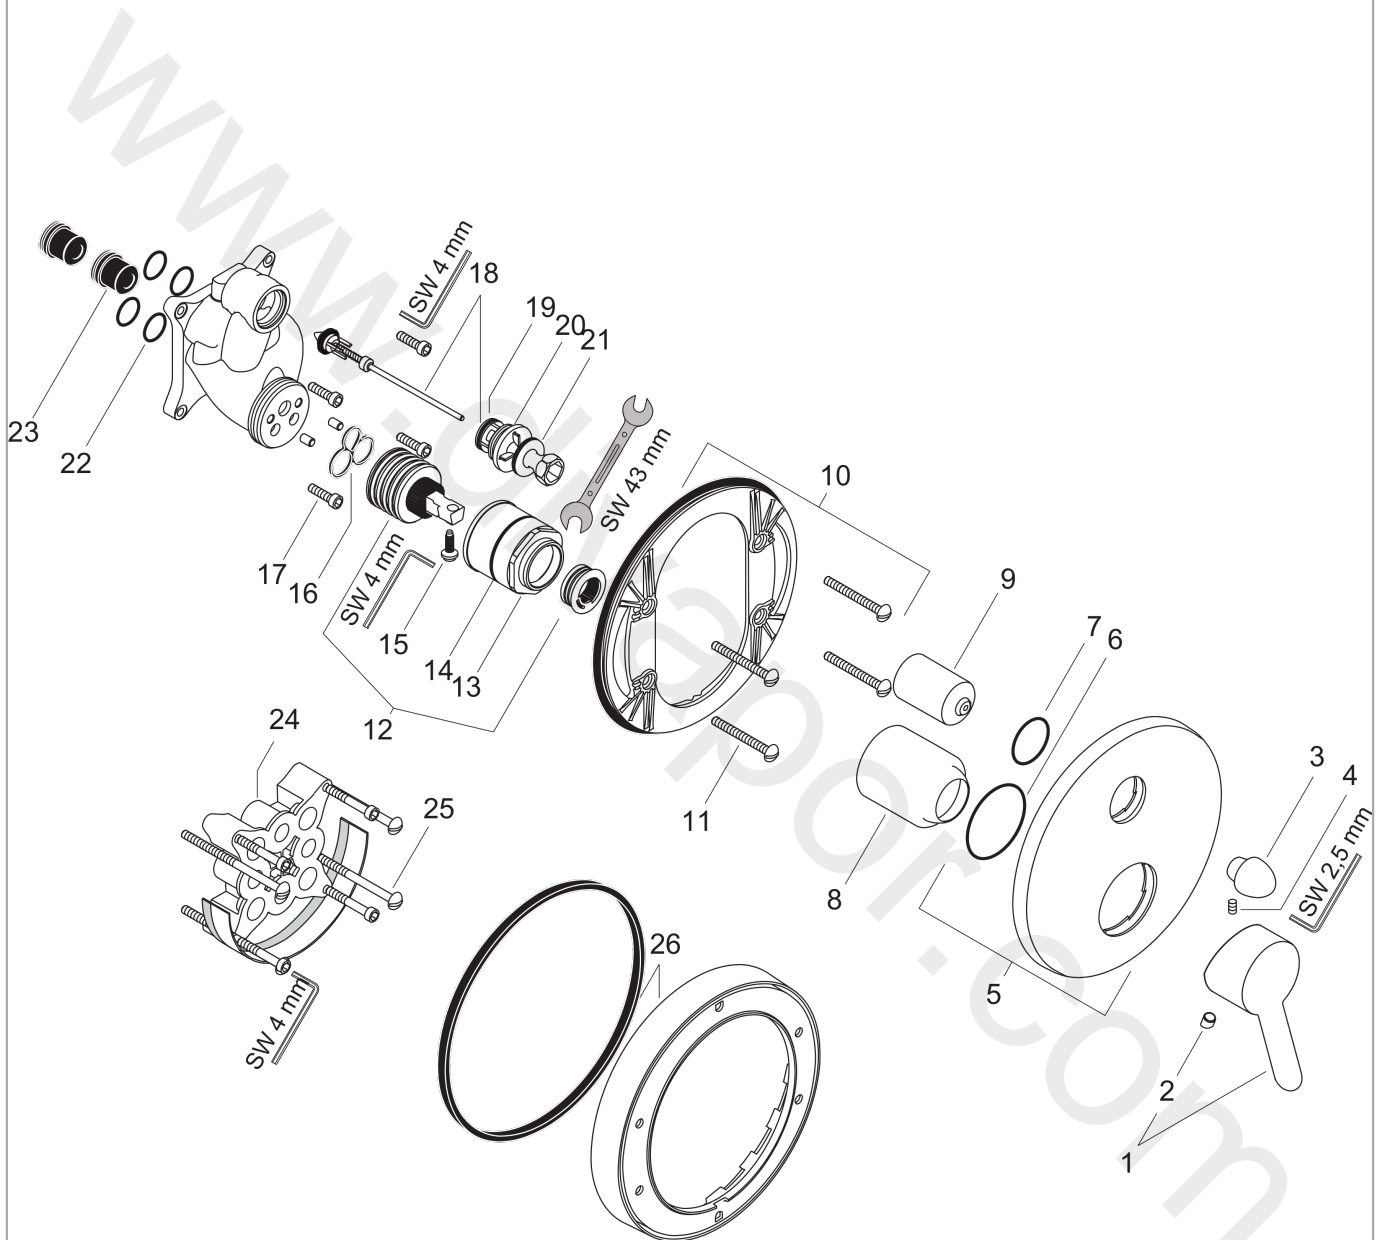

Focus S

Single lever bath mixer for concealed installation for iBox universal

Surfaces: Article Number: **31743000**

Exploded Drawing

Year of production: **10/05 - 09/06**

Focus S**Single lever bath mixer for concealed installation for iBox universal**Surfaces: Article Number: **31743000****Spare part list**Year of production: **10/05 - 09/06**

Pos.	Description	Article Number	Price	PU
1	handle	31793000	£ 51,00	1
2	screw cover	96338000	£ 3,30	1
3	diverter knob cpl.	95013000	£ 16,10	1
4	hollow set screw M4x10	97667000	£ 3,30	1
5	escutcheon Ø 170 mm	96453000	£ 64,00	1
6	O-ring 48x5	98174000	£ 3,30	1
7	O-ring 30x5	98153000	£ 3,30	1
8	flange	96348000	£ 13,30	1
9	sleeve	96448000	£ 43,00	1
10	sub plate	96447000	£ 51,00	1
11	set of fixing screws	96454000	£ 9,00	1
12	cartridge, assy	92730000	£ 35,00	1
13	nut	95007000	£ 51,00	1
14	O-ring 43x1,5	98148000	£ 3,30	1
15	locking screw for handle	96059000	£ 9,00	1
16	seal	95008000	£ 9,00	1
17	set of screws	96525000	£ 9,00	1
18	selector assy	95014000	£ 64,00	1
19	O-ring 16x2,3	98207000	£ 3,30	1
20	O-ring 20x2,5	92602000	£ 6,10	1
21	O-ring 21x2	98205000	£ 6,10	1
22	O-ring 13x2	98128000	£ 3,30	1
23	noise reduction	94073000	£ 25,00	1
24	extension 25 mm	13595000	£ 75,00	1
25	set of fixing screws	97747000	£ 3,30	1
26	extension 22 mm (Ø 170 mm)	13596000	£ 72,00	1
a	concealed item	01800180	£ 163,00	1
b	spring for exchanged connections	96365000	£ 43,00	1