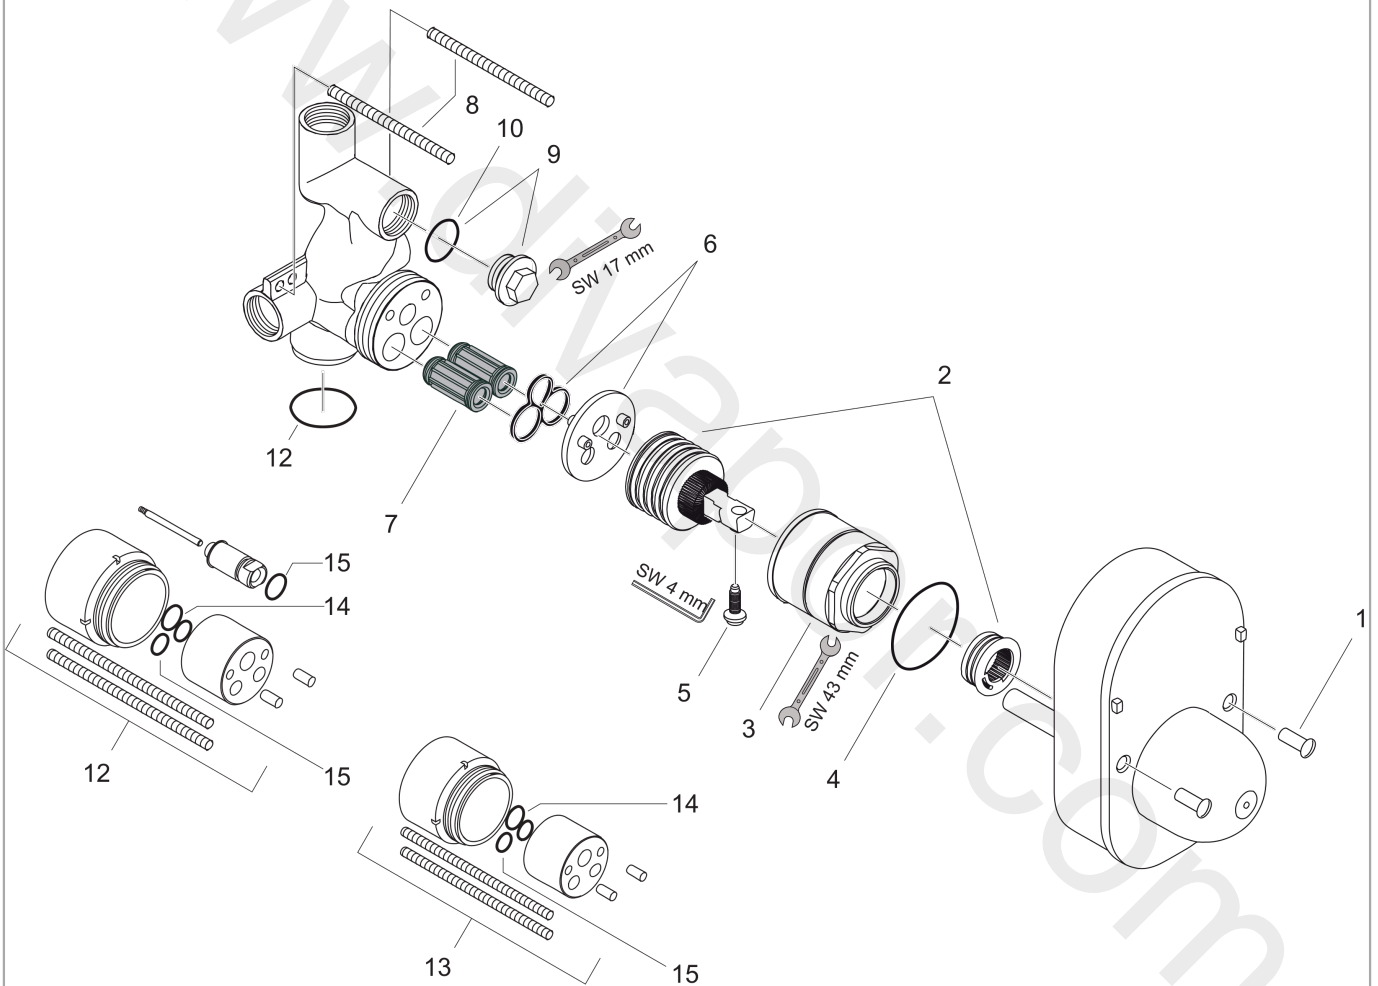

**Basic set for single lever bath mixer for concealed installation**

Surfaces: Article Number: **31741180**

**Exploded Drawing**

Year of production: **05/06 - 12/17**

## Basic set for single lever bath mixer for concealed installation

Surfaces: Article Number: **31741180**

### Spare part list

Year of production: **05/06 - 12/17**

Pos.	Description	Article Number	Price	PU
1	hollow screw	96065000	£ 6,10	1
2	cartridge, assy	92730000	£ 35,00	1
3	nut	95007000	£ 51,00	1
4	O-ring 43x1,5	98148000	£ 3,30	1
5	locking screw for handle	95140000	£ 6,10	1
6	seal + plate	96658000	£ 20,50	1
7	noise reduction	95009000	£ 9,00	1
8	screw M5 x 75	97553000	£ 6,10	1
9	plug	97222000	£ 20,50	1
10	O-ring 16x2,5	98134000	£ 3,30	1
11	O-ring 30x3	98152000	£ 3,30	1
12	extension set 28 mm tub mixer	32498000	£ 173,00	1
13	extension set 28 mm shower mixer	32698000	£ 137,00	1
14	O-ring 12x1,5	98430000	£ 3,30	1
15	O-ring 10x1,5	98123000	£ 3,30	1