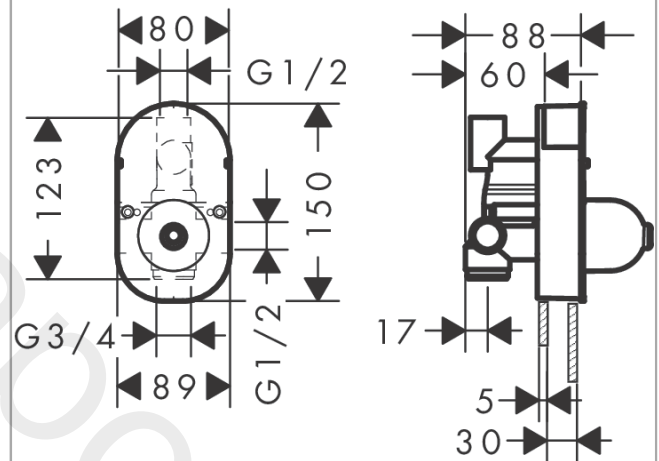

#### product features

- connection dimension: DN15
- ceramic cartridge
- temperature limitation adjustable
- minimum mounting depth: 55 mm
- maximum mounting depth: 83 mm
- WRAS 2205035
- WRAS 2205035 - Approval letter

### Scale drawing

Finish: n.a. Article Number: 31741180

**Spare part list**

Year of production: &gt;01/18

Pos.	Description	Article Number	Price	PU
1	hollow screw	96065000	£ 6,10	1
2	O-ring 43x1,5	98148000	£ 3,30	1
3	nut	95007000	£ 51,00	1
4	cartridge, assy	92730000	£ 35,00	1
5	locking screw for handle	95140000	£ 6,10	1
6	seal	95008000	£ 9,00	1
7	plug	97222000	£ 20,50	1
8	O-ring 16x2,5	98134000	£ 3,30	1
9	screw M5 x 75	97553000	£ 6,10	1
10	O-ring 30x3	98152000	£ 3,30	1
11	extension set 28 mm tub mixer	32498000	£ 173,00	1
12	O-ring 10x1,5	98123000	£ 3,30	1
13	O-ring 12x1,5	98430000	£ 3,30	1