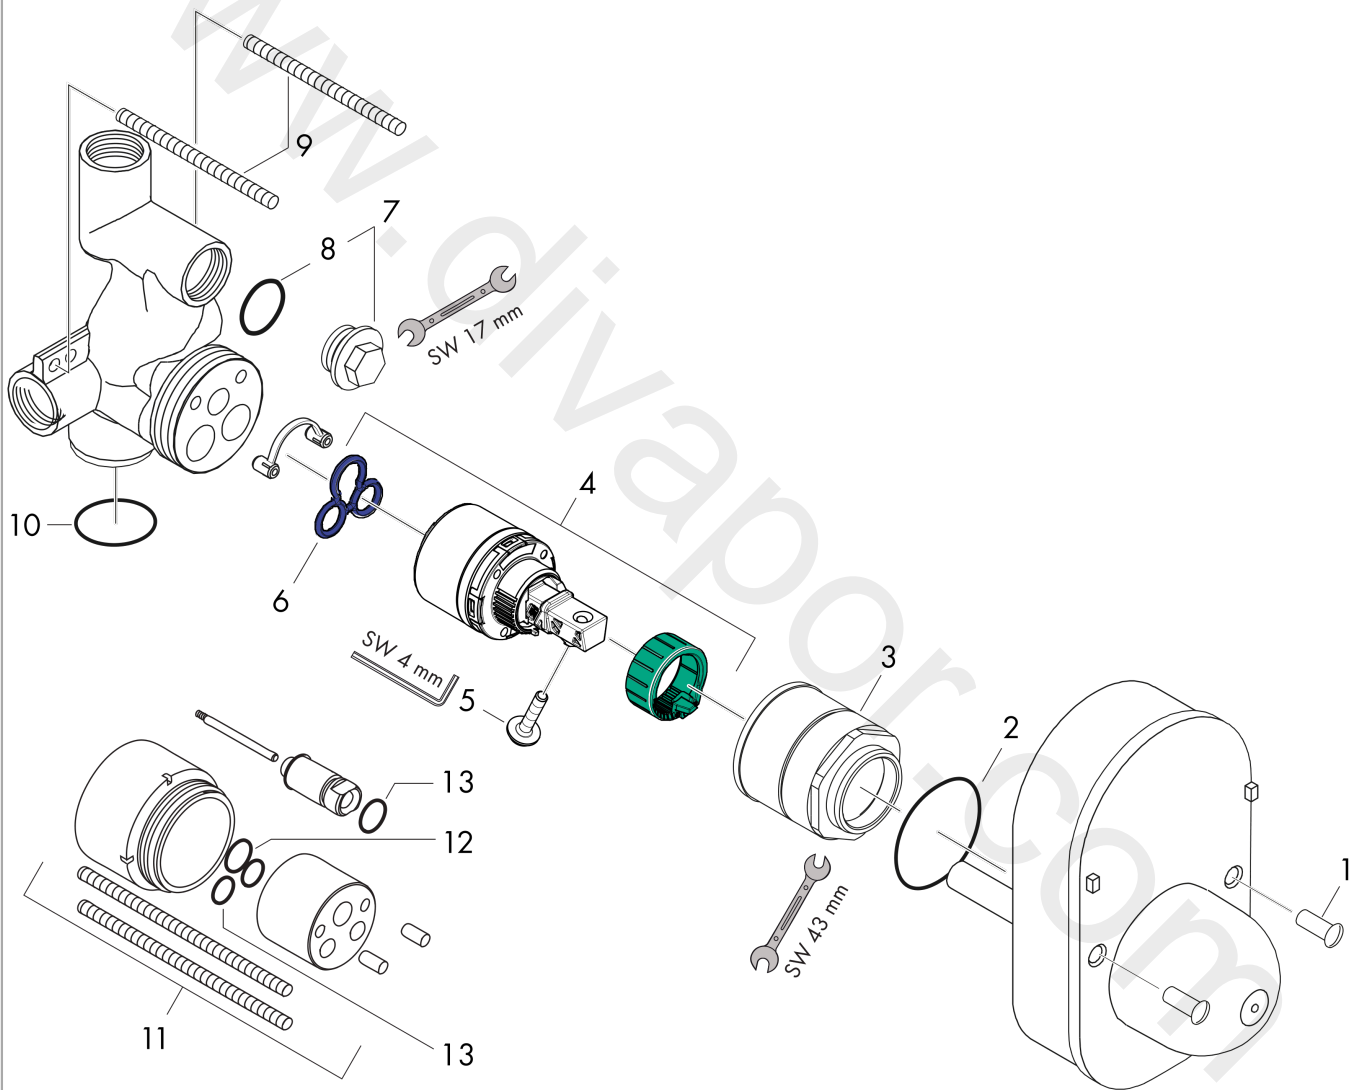

#### product features

- connection dimension: DN15
- ceramic cartridge
- temperature limitation adjustable
- minimum mounting depth: 55 mm
- maximum mounting depth: 83 mm
- WRAS 2205035
- WRAS 2205035 - Approval letter

### Scale drawing

### Flowchart

**Basic set for single lever bath mixer for concealed installation**  
 Finish: n.a. Article Number: 31741180

**Exploded Drawing**

Year of production: >01/18

**Basic set for single lever bath mixer for concealed installation**

Finish: n.a. Article Number: 31741180

**Spare part list**

Year of production: &gt;01/18

Pos.	Description	Article Number	Price	PU
1	hollow screw	96065000	£ 6,10	1
2	O-ring 43x1,5	98148000	£ 3,30	1
3	nut	95007000	£ 51,00	1
4	cartridge, assy	92730000	£ 35,00	1
5	locking screw for handle	95140000	£ 6,10	1
6	seal	95008000	£ 9,00	1
7	plug	97222000	£ 20,50	1
8	O-ring 16x2,5	98134000	£ 3,30	1
9	screw M5 x 75	97553000	£ 6,10	1
10	O-ring 30x3	98152000	£ 3,30	1
11	extension set 28 mm tub mixer	32498000	£ 173,00	1
12	O-ring 10x1,5	98123000	£ 3,30	1
13	O-ring 12x1,5	98430000	£ 3,30	1