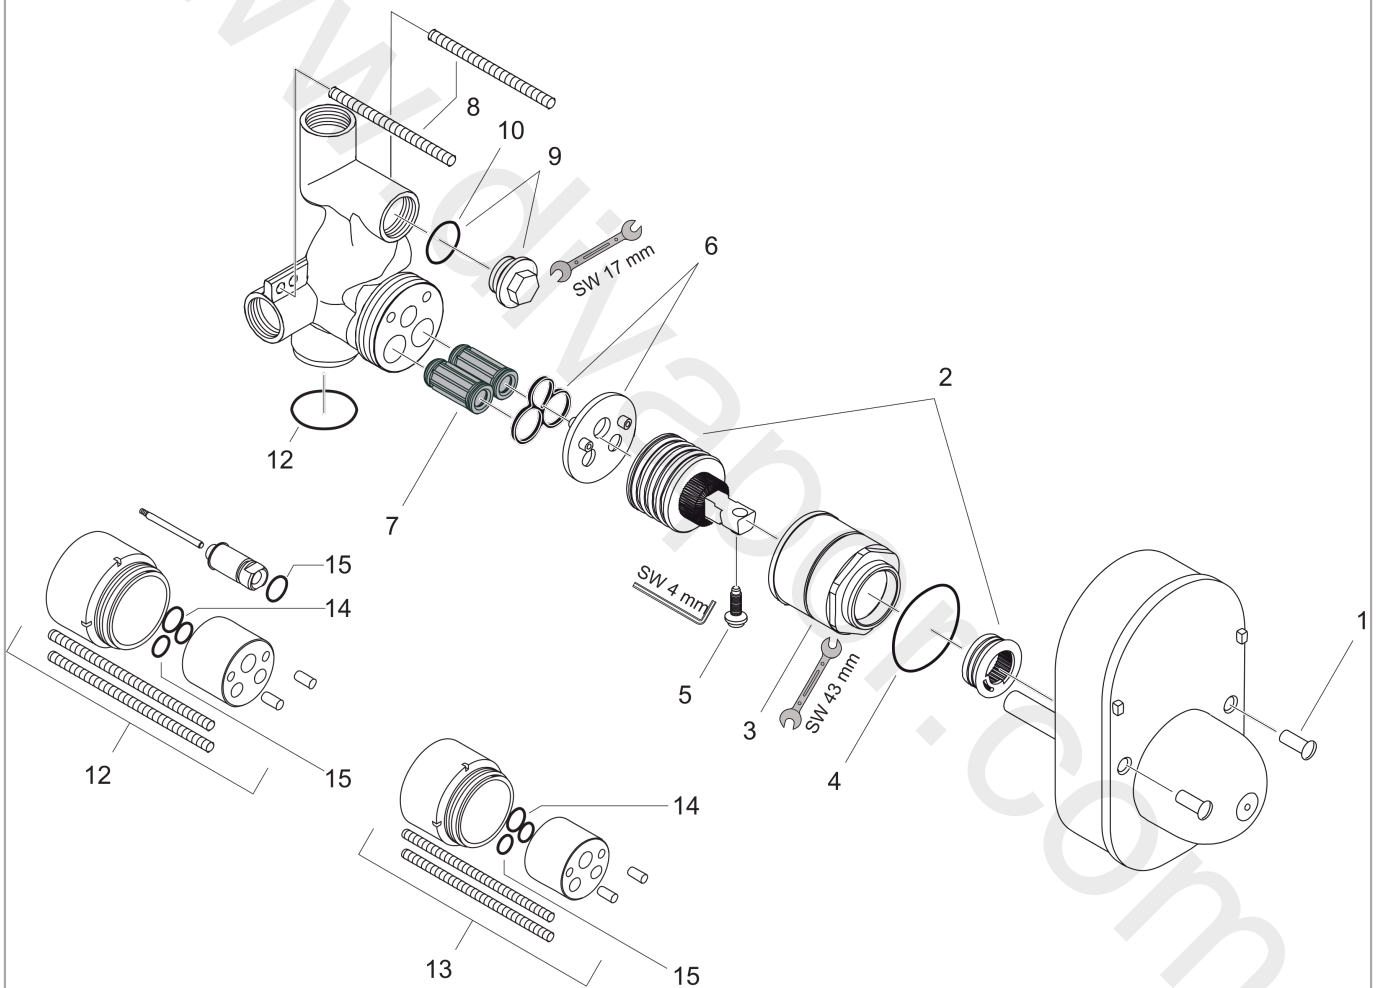

**Basic set for single lever bath mixer for concealed installation**

Surfaces: Article Number: **31741180**

**Exploded Drawing**

Year of production: **11/04 - 04/06**

## Basic set for single lever bath mixer for concealed installation

Surfaces: Article Number: **31741180**

### Spare part list

Year of production: **11/04 - 04/06**

Pos.	Description	Article Number	Price	PU
1	hollow screw	96065000	£ 6,10	1
2	cartridge, assy	92730000	£ 35,00	1
3	nut	95007000	£ 51,00	1
4	O-ring 43x1,5	98148000	£ 3,30	1
5	locking screw for handle	96059000	£ 9,00	1
6	seal + plate	96658000	£ 20,50	1
7	noise reduction	95009000	£ 9,00	1
8	screw M5 x 75	97553000	£ 6,10	1
9	plug	97222000	£ 20,50	1
10	O-ring 16x2,5	98134000	£ 3,30	1
11	O-ring 30x3	98152000	£ 3,30	1
12	extension set 28 mm tub mixer	32498000	£ 173,00	1
13	extension set 28 mm shower mixer	32698000	£ 137,00	1
14	O-ring 12x1,5	98430000	£ 3,30	1
15	O-ring 10x1,5	98123000	£ 3,30	1