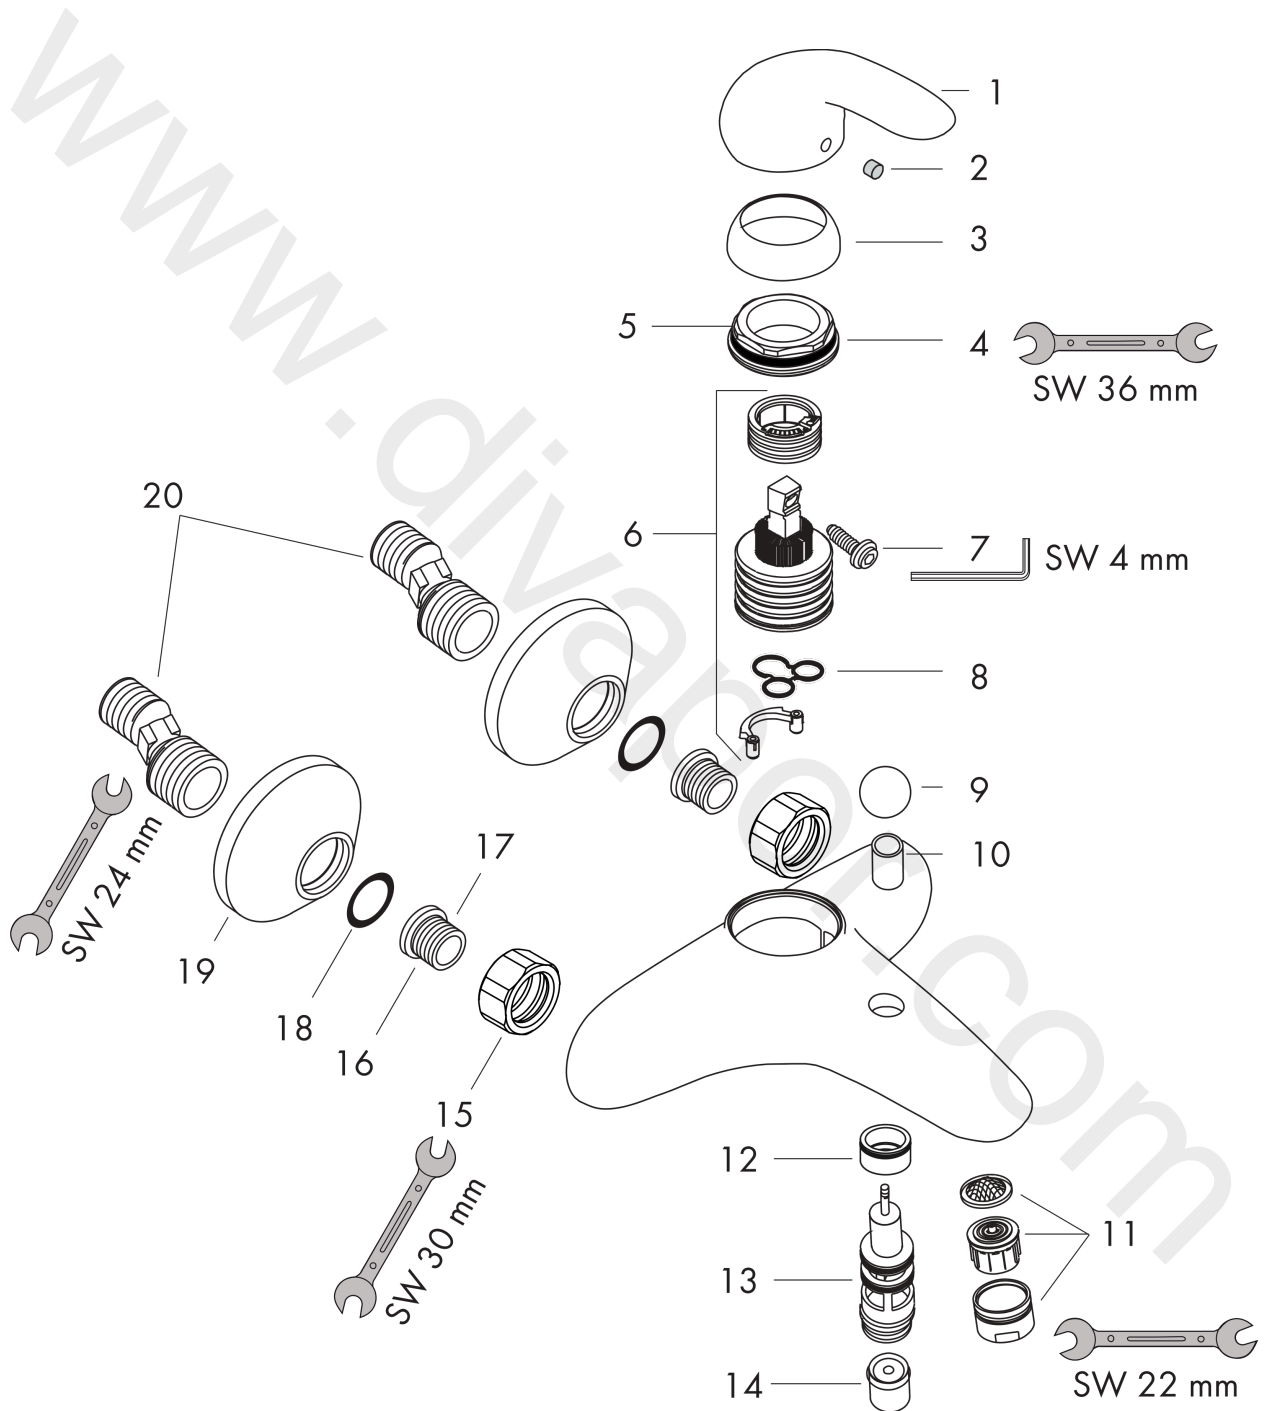

Focus E
Single lever bath mixer for exposed installation
 Surfaces: Article Number: **31740000**

Exploded Drawing

Year of production: **05/03 - 12/16**

Focus E

Single lever bath mixer for exposed installation

Surfaces: Article Number: **31740000**

Spare part list

Year of production: **05/03 - 12/16**

Pos.	Description	Article Number	Price	PU
1	handle	31791000	£ 51,00	1
2	screw cover	96338000	£ 3,30	1
3	flange	96656000	£ 6,10	1
4	nut	96690000	£ 13,30	1
5	O-ring 36x2	98156000	£ 3,30	1
6	cartridge, assy	92730000	£ 35,00	1
7	locking screw for handle	96059000	£ 9,00	1
8	seal	95008000	£ 9,00	1
9	diverter knob	94078000	£ 16,10	1
10	sleeve	97738000	£ 6,10	1
11	aerator M24x1 (25 l/min)	13956000	£ 9,00	1
12	sleeve	92856000	£ 16,10	1
13	selector assy	94077000	£ 43,00	1
14	set of non return valves DW 15	94074000	£ 16,10	1
15	set of nuts	96157000	£ 35,00	1
16	connecting thread	97220000	£ 16,10	1
17	O-ring 15x2	98163000	£ 3,30	1
18	filter packing	96922000	£ 9,00	1
19	escutcheon Ø 70 mm	94135000	£ 13,30	1
20	set of S-unions (±12 mm)	94140000	£ 51,00	1
a	set of S-unions (±32 mm)	98592000	£ 43,00	1
b	diverter fixing device	97211000	£ 3,30	1