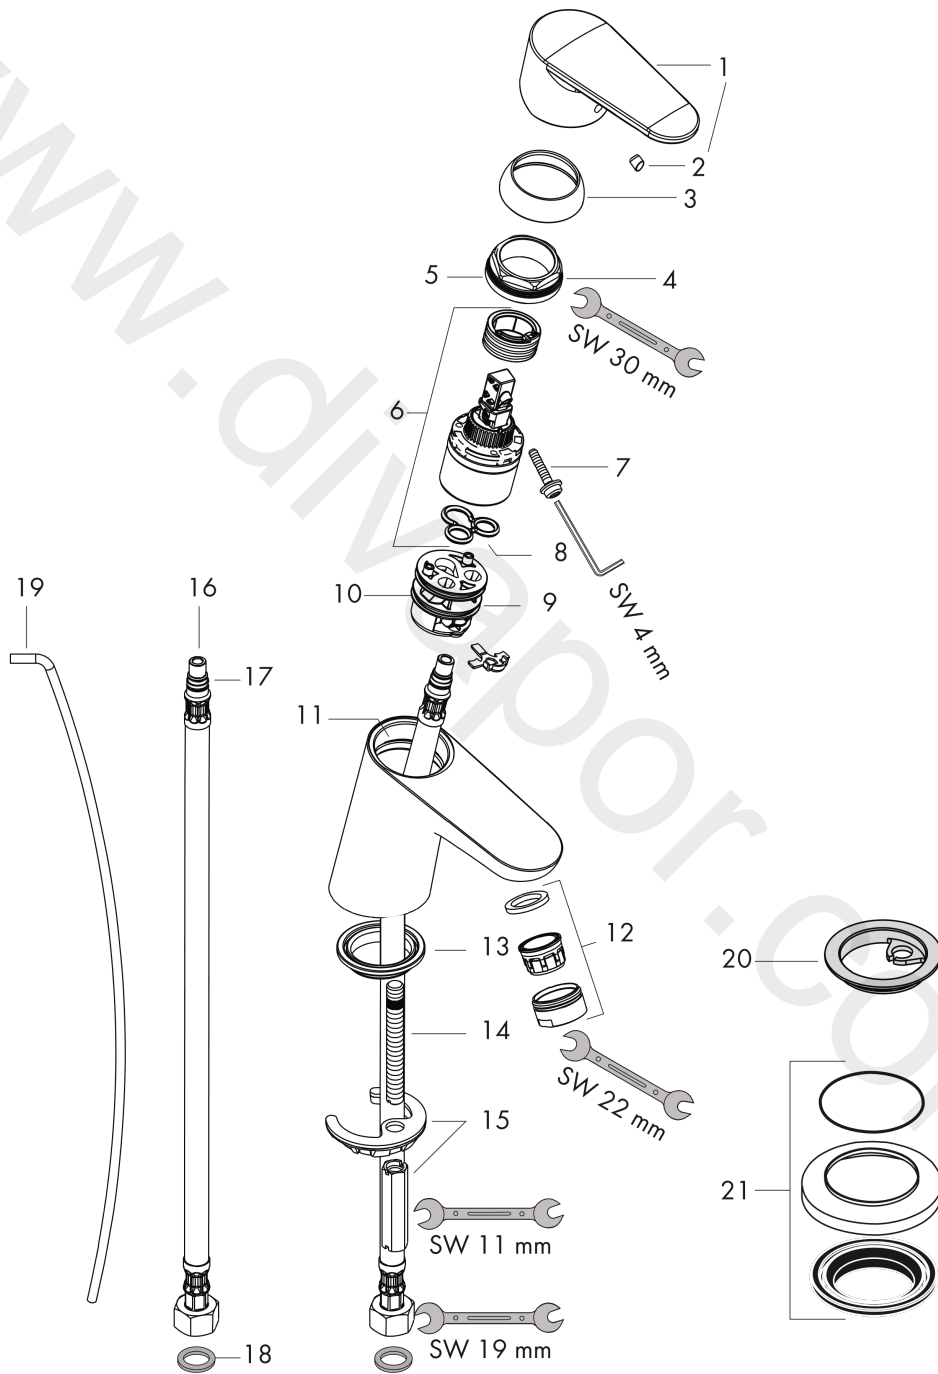

**Focus**

**Single lever basin mixer 70 with 2 flow rates with pop-up waste set**

Surfaces: Article Number: **31738000**

**Exploded Drawing**

Year of production: **09/12 - 02/17**

**Focus****Single lever basin mixer 70 with 2 flow rates with pop-up waste set**Surfaces: Article Number: **31738000****Spare part list**Year of production: **09/12 - 02/17**

Pos.	Description	Article Number	Price	PU
1	handle	98325000	£ 64,00	1
2	screw cover	96338000	£ 3,30	1
3	flange	97406000	£ 20,50	1
4	nut	97209000	£ 16,10	1
5	O-Ring 32x2	98193000	£ 3,30	1
6	cartridge, assy	92530000	£ 25,00	1
7	locking screw for handle	95140000	£ 6,10	1
8	seal	95008000	£ 9,00	1
9	adapter for cartridge	98324000	£ 16,10	1
10	O-Ring 30x2	98186000	£ 3,30	1
11	O-ring 35x2	92604000	£ 6,10	1
12	aerator M24x1 (15 l/min)	13913000	£ 14,00	1
13	seal Ø 42	98722000	£ 6,10	1
14	screw M8 x 68	97736000	£ 6,10	1
15	fixing set	96016000	£ 35,00	1
16	connection hose 450 mm M8x0,75 G3/8	97206000	£ 35,00	1
17	O-ring 7x1,5	98422000	£ 3,30	1
18	sealing set	95581000	£ 6,10	1
19	pull rod	96657000	£ 13,30	1
20	seal Ø 45	98996000	£ 9,00	1
21	compensation escutcheon	32799000	£ 40,00	1