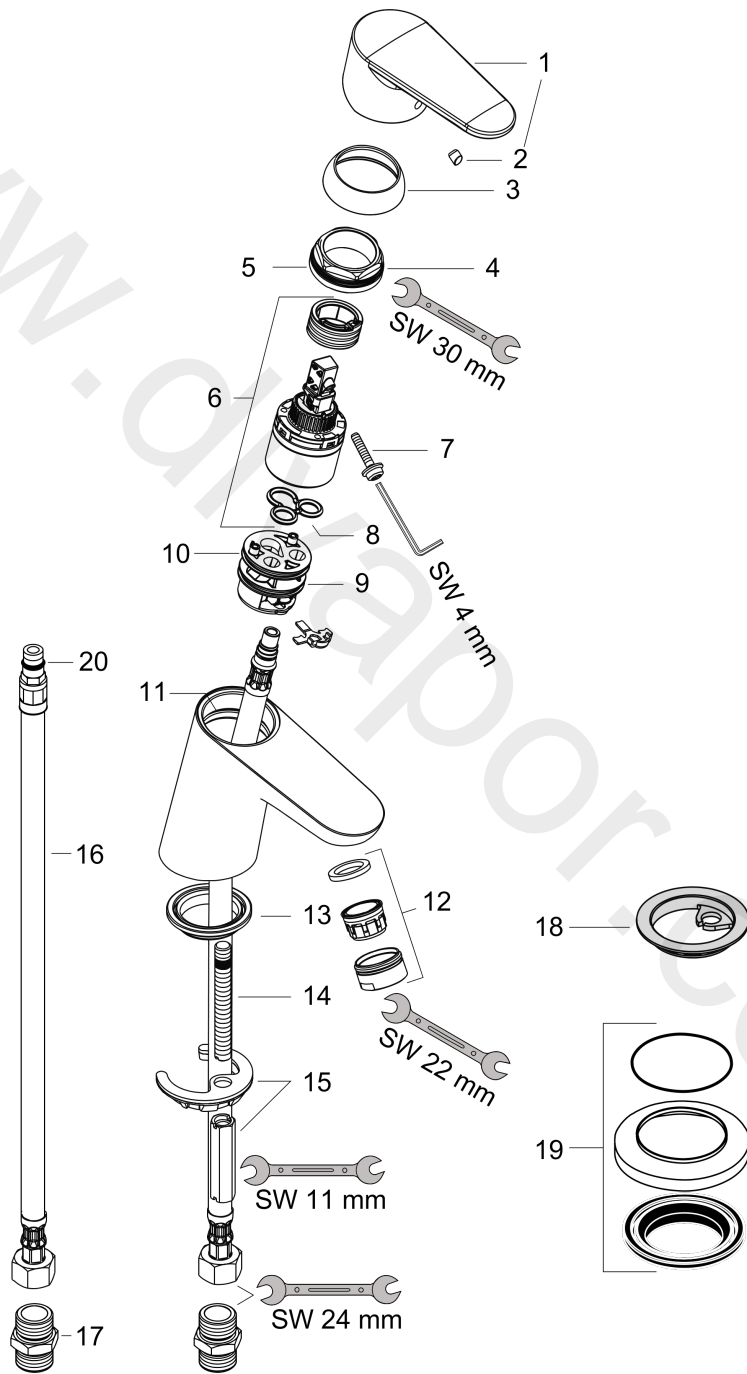

Focus

Single lever basin mixer 70 LowPressure without waste set

Finish: **Chrome** Article Number: **31733010**

Description

product features

- ComfortZone 70
- handle variant: lever handle
- ceramic cartridge
- temperature limitation adjustable
- connection type: G 1/2 connections with adapter G 1/2 x G 1/2
- connection dimension: DN15
- flow rate (at 0,2 bar): 4 l/min

Technology

Product image

Scale drawing

Flowchart

Focus

Single lever basin mixer 70 LowPressure without waste set

Finish: **Chrome** Article Number: **31733010**

Exploded Drawing

Year of production: >01/14

Focus

Single lever basin mixer 70 LowPressure without waste set

Finish: **Chrome** Article Number: **31733010**

Spare part list

Year of production: >01/14

Pos.	Description	Article Number	Price	PU
1	handle	98532000	£ 35,00	1
2	screw cover	96338000	£ 3,30	1
3	flange	97406000	£ 20,50	1
4	nut	97209000	£ 16,10	1
5	O-Ring 32x2	98193000	£ 3,30	1
6	cartridge, assy	92730000	£ 35,00	1
7	locking screw for handle	95140000	£ 6,10	1
8	seal	95008000	£ 9,00	1
9	adapter for cartridge	98750000	£ 13,30	1
10	O-Ring 30x2	98186000	£ 3,30	1
11	O-ring 35x2	92604000	£ 6,10	1
12	aerator M24x1	92254000	£ 43,00	1
13	seal Ø 42	98722000	£ 6,10	1
14	screw M8 x 68	97736000	£ 6,10	1
15	fixing set	96016000	£ 35,00	1
16	connection hose 450 mm M8x0,75 G½	97443000	£ 20,50	1
17	connecting thread	97160000	£ 35,00	1
18	seal Ø 45	98996000	£ 9,00	1
19	compensation escutcheon	32799000	£ 40,00	1
20	O-ring 7x1,5	98422000	£ 3,30	1