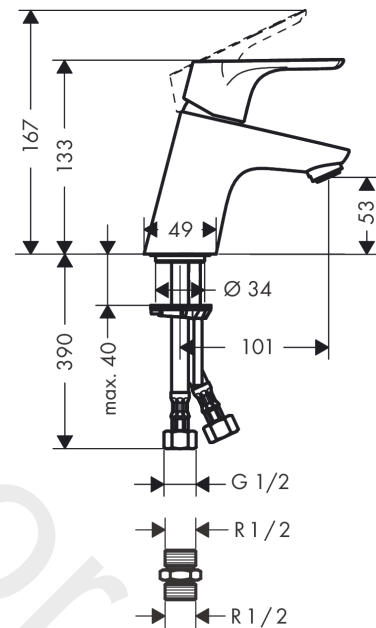

Focus

Single lever basin mixer 70 LowPressure without waste set

Finish: **Chrome** Article Number: **31733010**

Description

product features

- ComfortZone 70
- handle variant: lever handle
- ceramic cartridge
- temperature limitation adjustable
- connection type: G 1/2 connections with adapter G 1/2 x G 1/2
- connection dimension: DN15
- flow rate (at 0,2 bar): 4 l/min

Technology

Product image

Scale drawing

Flowchart

Focus

Single lever basin mixer 70 LowPressure without waste set

Finish: **Chrome** Article Number: **31733010**

Exploded Drawing

Year of production: >01/14

Focus

Single lever basin mixer 70 LowPressure without waste set

Finish: **Chrome** Article Number: **31733010**

Spare part list

Year of production: >01/14

Pos.	Description	Article Number	Price	PU
1	handle	98532000	£ 35,00	1
2	screw cover	96338000	£ 3,30	1
3	flange	97406000	£ 20,50	1
4	nut	97209000	£ 16,10	1
5	O-Ring 32x2	98193000	£ 3,30	1
6	cartridge, assy	92730000	£ 35,00	1
7	locking screw for handle	95140000	£ 6,10	1
8	seal	95008000	£ 9,00	1
9	adapter for cartridge	98750000	£ 13,30	1
10	O-Ring 30x2	98186000	£ 3,30	1
11	O-ring 35x2	92604000	£ 6,10	1
12	aerator M24x1	92254000	£ 43,00	1
13	seal Ø 42	98722000	£ 6,10	1
14	screw M8 x 68	97736000	£ 6,10	1
15	fixing set	96016000	£ 35,00	1
16	connection hose 450 mm M8x0,75 G½	97443000	£ 20,50	1
17	connecting thread	97160000	£ 35,00	1
18	seal Ø 45	98996000	£ 9,00	1
19	compensation escutcheon	32799000	£ 40,00	1
20	O-ring 7x1,5	98422000	£ 3,30	1