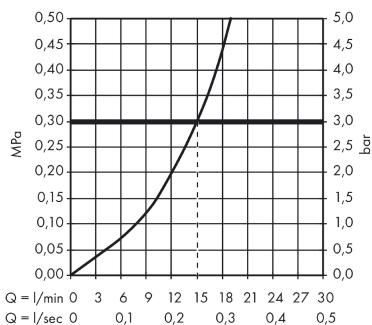

Focus

Single lever basin mixer 70 LowPressure without waste set

Finish: **Chrome** Article Number: **31733010**

Description

product features

- ComfortZone 70
- handle variant: lever handle
- ceramic cartridge
- temperature limitation adjustable
- connection type: G 1/2 connections with adapter G 1/2 x G 1/2
- connection dimension: DN15
- flow rate (at 0,2 bar): 4 l/min

Technology

Product image

Scale drawing

Flowchart

Focus

Single lever basin mixer 70 LowPressure without waste set

Finish: **Chrome** Article Number: **31733010**

Exploded Drawing

Year of production: >01/14

Focus

Single lever basin mixer 70 LowPressure without waste set

Finish: **Chrome** Article Number: **31733010**

Spare part list

Year of production: >01/14

Pos.	Description	Article Number	Price	PU
1	handle	98532000	£ 35,00	1
2	screw cover	96338000	£ 3,30	1
3	flange	97406000	£ 20,50	1
4	nut	97209000	£ 16,10	1
5	O-Ring 32x2	98193000	£ 3,30	1
6	cartridge, assy	92730000	£ 35,00	1
7	locking screw for handle	95140000	£ 6,10	1
8	seal	95008000	£ 9,00	1
9	adapter for cartridge	98750000	£ 13,30	1
10	O-Ring 30x2	98186000	£ 3,30	1
11	O-ring 35x2	92604000	£ 6,10	1
12	aerator M24x1	92254000	£ 43,00	1
13	seal Ø 42	98722000	£ 6,10	1
14	screw M8 x 68	97736000	£ 6,10	1
15	fixing set	96016000	£ 35,00	1
16	connection hose 450 mm M8x0,75 G½	97443000	£ 20,50	1
17	connecting thread	97160000	£ 35,00	1
18	seal Ø 45	98996000	£ 9,00	1
19	compensation escutcheon	32799000	£ 40,00	1
20	O-ring 7x1,5	98422000	£ 3,30	1