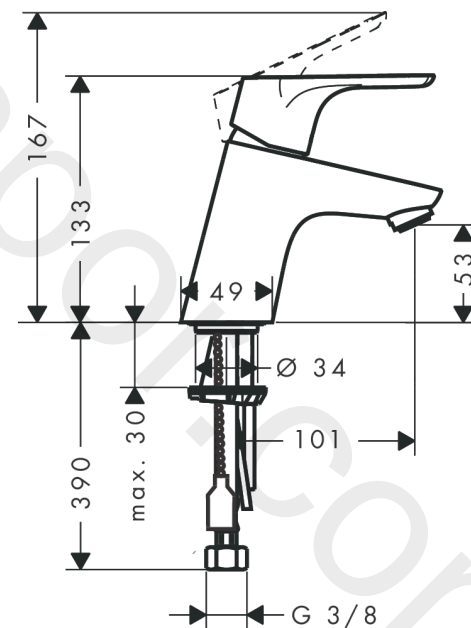

Focus

Single lever basin mixer 70 without waste set

Finish: **Chrome** Article Number: **31733000**

Description

product features

- ComfortZone 70
- projection: 101 mm
- spout height: 53 mm
- handle variant: lever handle
- spray type: normal spray
- maximum flow rate at 3 bar: 5 l/min
- ceramic cartridge
- temperature limitation adjustable
- suitable for continuous flow water heaters
- connection type: G 3/8 connections
- connection dimension: DN15
- EU taxonomy: max. 6 l/min - Substantial Contribution (SC) possible
- WRAS_2201035
- WRAS_2201035 - Approval letter 2201035

Technology

Certificates / Sustainability

Product image

Scale drawing

Focus

Single lever basin mixer 70 without waste set

Finish: **Chrome** Article Number: **31733000**

Flowchart

Focus**Single lever basin mixer 70 without waste set**Finish: **Chrome** Article Number: **31733000****Spare part list**

Year of production: >04/17

Pos.	Description	Article Number	Price	PU
1	handle	98532000	-	1
2	screw cover	96338000	-	1
3	flange	97406000	-	1
4	nut	97209000	-	1
5	O-Ring 32x2	98193000	-	1
6	cartridge, assy	92730000	-	1
7	locking screw for handle	95140000	-	1
8	seal	95008000	-	1
9	adapter for cartridge	98750000	-	1
10	O-Ring 30x2	98186000	-	1
11	O-ring 35x2	92604000	-	1
12	aerator M24x1 (5 l/min)	13185000	-	1
13	screw M8 x 68	97736000	-	1
14	seal Ø 42	98722000	-	1
15	fixing set	96016000	-	1
16	connection hose 450 mm M8x0,75 G3/8	97206000	-	1
17	O-ring 6,6x1,6	93019XXX	-	-
18	seal Ø 45	98996000	-	1
19	compensation escutcheon	32799000	-	1