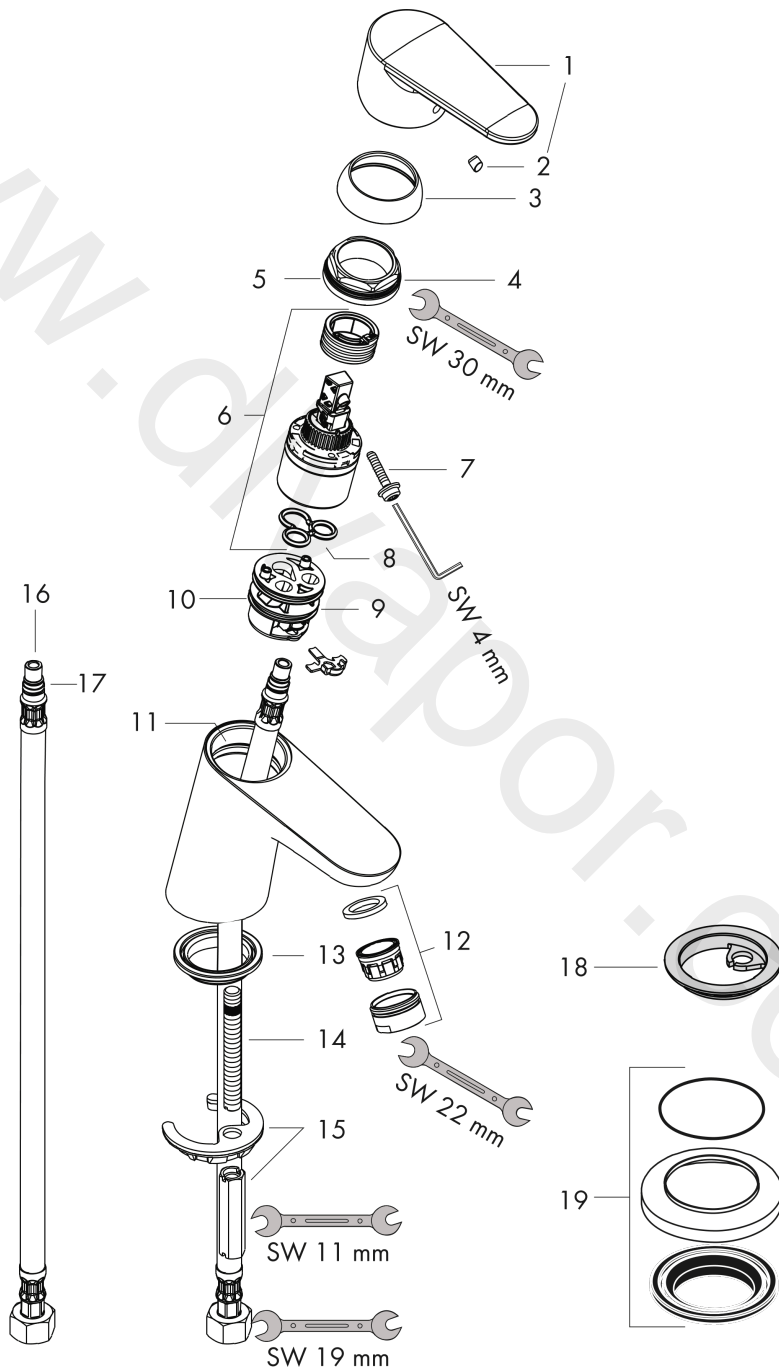

Focus

Single lever basin mixer 70 without waste set

Surfaces: Article Number: **31733000**

Exploded Drawing

Year of production: **01/10 - 03/17**

Focus**Single lever basin mixer 70 without waste set**Surfaces: Article Number: **31733000****Spare part list**Year of production: **01/10 - 03/17**

Pos.	Description	Article Number	Price	PU
1	handle	98532000	-	1
2	screw cover	96338000	-	1
3	flange	97406000	-	1
4	nut	97209000	-	1
5	O-Ring 32x2	98193000	-	1
6	cartridge, assy	92730000	-	1
7	locking screw for handle	95140000	-	1
8	seal	95008000	-	1
9	adapter for cartridge	98750000	-	1
10	O-Ring 30x2	98186000	-	1
11	O-ring 35x2	92604000	-	1
12	aerator M24x1 (5 l/min)	13185000	-	1
13	seal Ø 42	98722000	-	1
14	screw M8 x 68	97736000	-	1
15	fixing set	96016000	-	1
16	connection hose 450 mm M8x0,75 G3/8	97206000	-	1
17	O-ring 7x1,5	98422000	-	1
18	seal Ø 45	98996000	-	1
19	compensation escutcheon	32799000	-	1