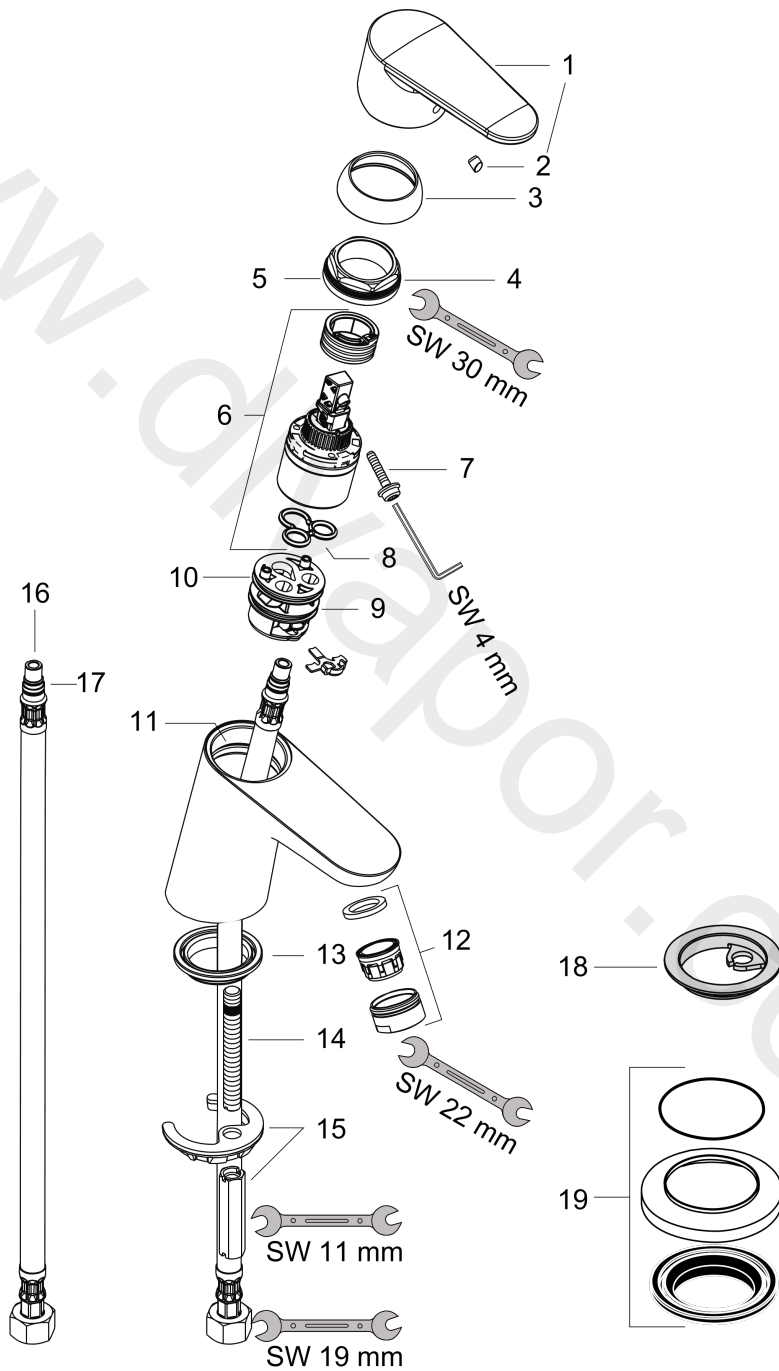

Focus

Single lever basin mixer 70 without waste set

Surfaces: Article Number: **31733000**

Exploded Drawing

Year of production: **10/08 - 12/09**

Focus**Single lever basin mixer 70 without waste set**Surfaces: Article Number: **31733000****Spare part list**Year of production: **10/08 - 12/09**

Pos.	Description	Article Number	Price	PU
1	handle	98532000	-	1
2	screw cover	96338000	-	1
3	flange	97406000	-	1
4	nut	97209000	-	1
5	O-Ring 32x2	98193000	-	1
6	cartridge, assy	92730000	-	1
7	locking screw for handle	95140000	-	1
8	seal	95008000	-	1
9	adapter for cartridge	98750000	-	1
10	O-Ring 30x2	98186000	-	1
11	O-ring 35x2	92604000	-	1
12	aerator M24x1 (7 l/min)	13085000	-	1
13	seal Ø 42	98722000	-	1
14	screw M8 x 68	97736000	-	1
15	fixing set	96016000	-	1
16	connection hose 450 mm M8x0,75 G3/8	97206000	-	1
17	O-ring 7x1,5	98422000	-	1
18	seal Ø 45	98996000	-	1
19	compensation escutcheon	32799000	-	1