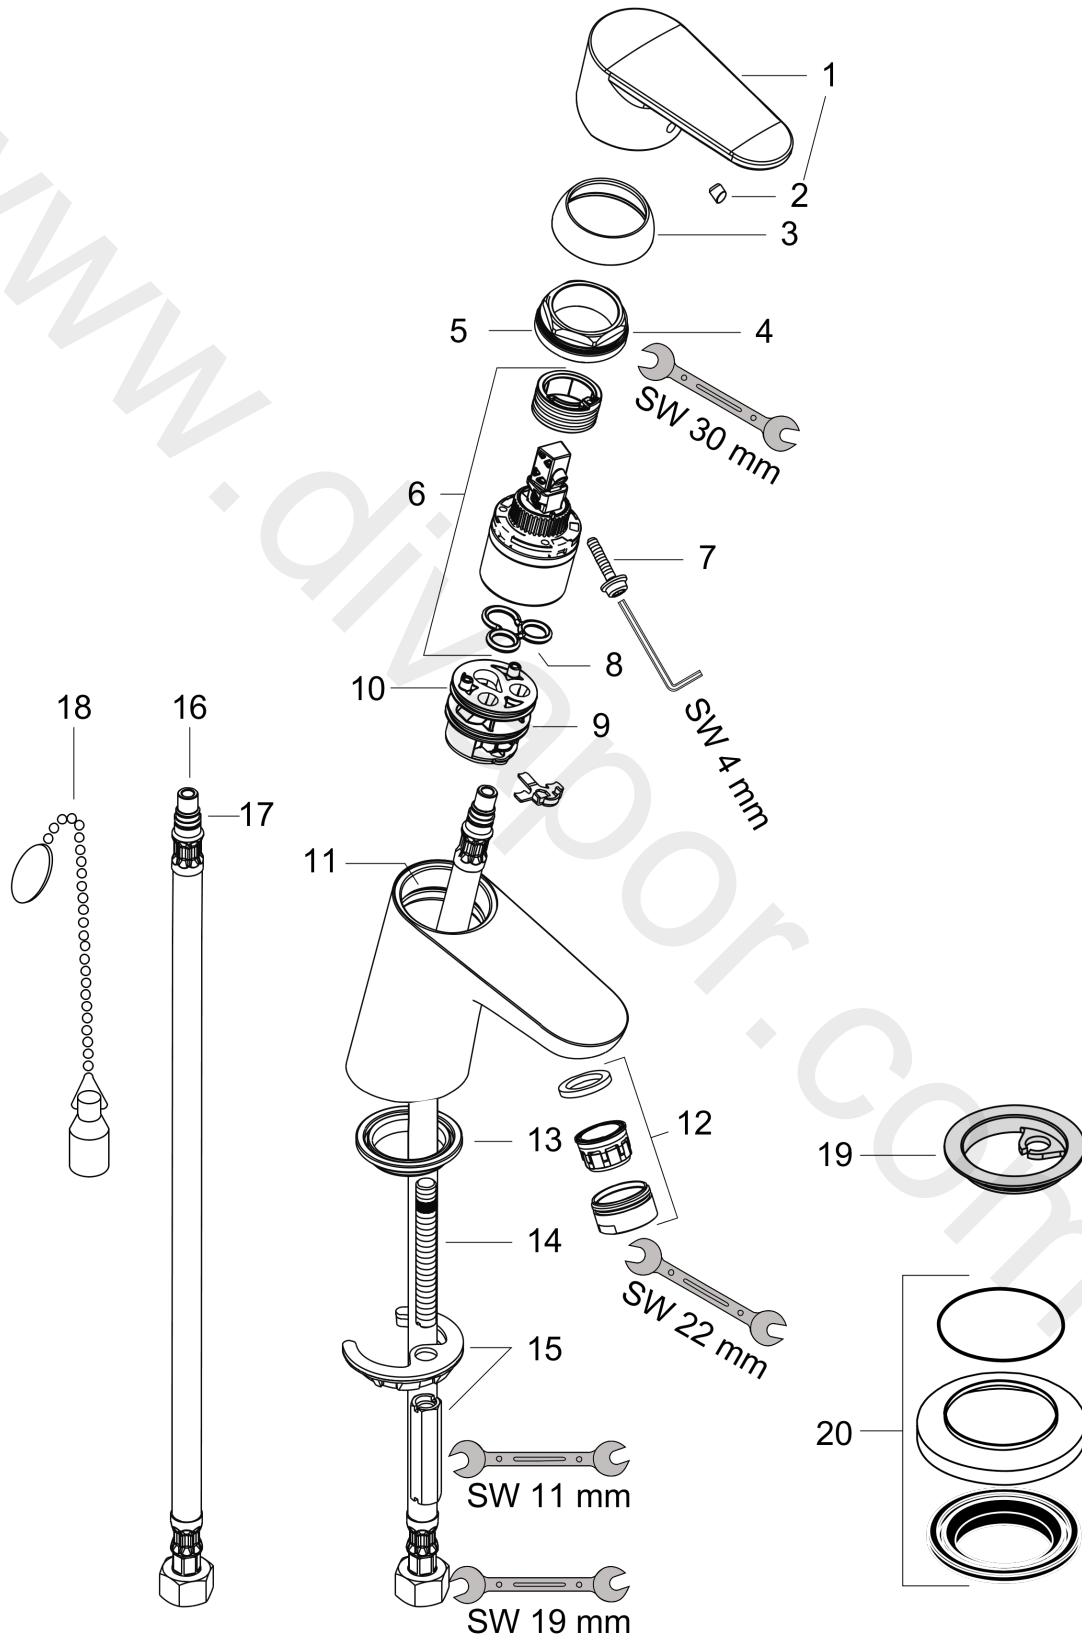

Focus

Single lever basin mixer 70 with chain

Surfaces: Article Number: **31732000**

Exploded Drawing

Year of production: **10/08 - 12/09**

Focus**Single lever basin mixer 70 with chain**Surfaces: Article Number: **31732000****Spare part list**Year of production: **10/08 - 12/09**

Pos.	Description	Article Number	Price	PU
1	handle	98532000	£ 35,00	1
2	screw cover	96338000	£ 3,30	1
3	flange	97406000	£ 20,50	1
4	nut	97209000	£ 16,10	1
5	O-Ring 32x2	98193000	£ 3,30	1
6	cartridge, assy	92730000	£ 35,00	1
7	locking screw for handle	95140000	£ 6,10	1
8	seal	95008000	£ 9,00	1
9	adapter for cartridge	98750000	£ 13,30	1
10	O-Ring 30x2	98186000	£ 3,30	1
11	O-ring 35x2	92604000	£ 6,10	1
12	aerator M24x1 (7 l/min)	13085000	£ 13,30	1
13	seal Ø 42	98722000	£ 6,10	1
14	screw M8 x 68	97736000	£ 6,10	1
15	fixing set	96016000	£ 35,00	1
16	connection hose 450 mm M8x0,75 G3/8	97206000	£ 35,00	1
17	O-ring 7x1,5	98422000	£ 3,30	1
18	chain for plug	97109000	£ 16,10	1
19	seal Ø 45	98996000	£ 9,00	1
20	compensation escutcheon	32799000	£ 40,00	1