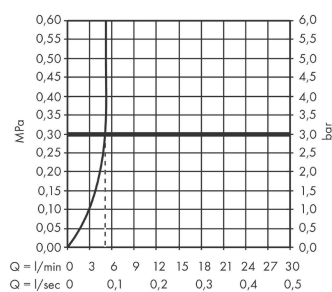

Focus

Single lever basin mixer 70 with pop-up waste set, 1/2" nut, 1 Tick

Finish: **Chrome** Article Number: **31730009**

Description

product features

- ComfortZone 70
- handle variant: lever handle
- spray type: normal spray
- maximum flow rate at 3 bar: 5 l/min
- ceramic cartridge
- temperature limitation adjustable
- suitable for continuous flow water heaters
- pop-up waste set G 1¼
- material waste set: metal
- connection type: G ½ connections
- connection dimension: DN15

Technology

Product image

Scale drawing

Flowchart