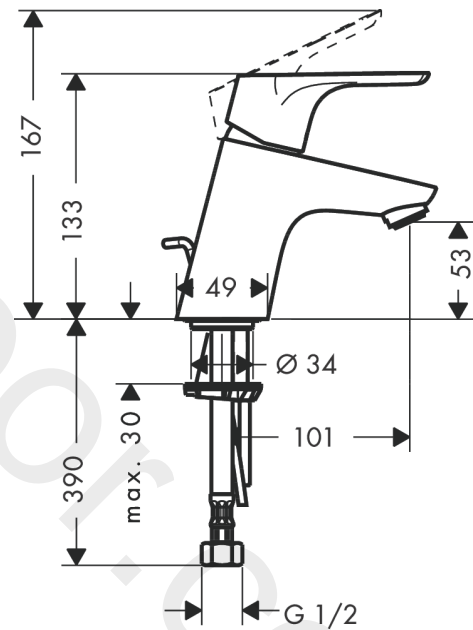

## Focus

**Single lever basin mixer 70 with pop-up waste set, 1/2" nut, 1 Tick**

Finish: **Chrome** Article Number: **31730009**

### product features

- ComfortZone 70
- handle variant: lever handle
- spray type: normal spray
- maximum flow rate at 3 bar: 5 l/min
- ceramic cartridge
- temperature limitation adjustable
- suitable for continuous flow water heaters
- pop-up waste set G 1¼
- material waste set: metal
- connection type: G ½ connections
- connection dimension: DN15

## Flowchart

**Focus**

**Single lever basin mixer 70 with pop-up waste set, 1/2" nut, 1 Tick**

Finish: **Chrome** Article Number: **31730009**

**Exploded Drawing**

Year of production: >02/19

**Focus****Single lever basin mixer 70 with pop-up waste set, 1/2" nut, 1 Tick**Finish: **Chrome** Article Number: **31730009****Spare part list**

Year of production: &gt;02/19

Pos.	Description	Article Number	Price	PU
1	handle	98532000	£ 35,00	1
2	screw cover	96338000	£ 3,30	1
3	flange	97406000	£ 20,50	1
4	nut	97209000	£ 16,10	1
5	O-Ring 32x2	98193000	£ 3,30	1
6	cartridge, assy	92730000	£ 35,00	1
7	locking screw for handle	95140000	£ 6,10	1
8	seal	95008000	£ 9,00	1
9	adapter for cartridge	98750000	£ 13,30	1
10	O-Ring 30x2	98186000	£ 3,30	1
11	O-ring 35x2	92604000	£ 6,10	1
12	aerator M24x1 (5 l/min)	92372000	£ 20,50	1
13	seal Ø 42	98722000	£ 6,10	1
14	screw M8 x 68	97736000	£ 6,10	1
15	fixing set	96016000	£ 35,00	1
16	connection hose 450 mm M8x0,75 G½	97443000	£ 20,50	1
17	pull rod	96657000	£ 13,30	1
18	O-ring 7x1,5	98422000	£ 3,30	1
a	pop up waste	94139000	£ 96,00	1