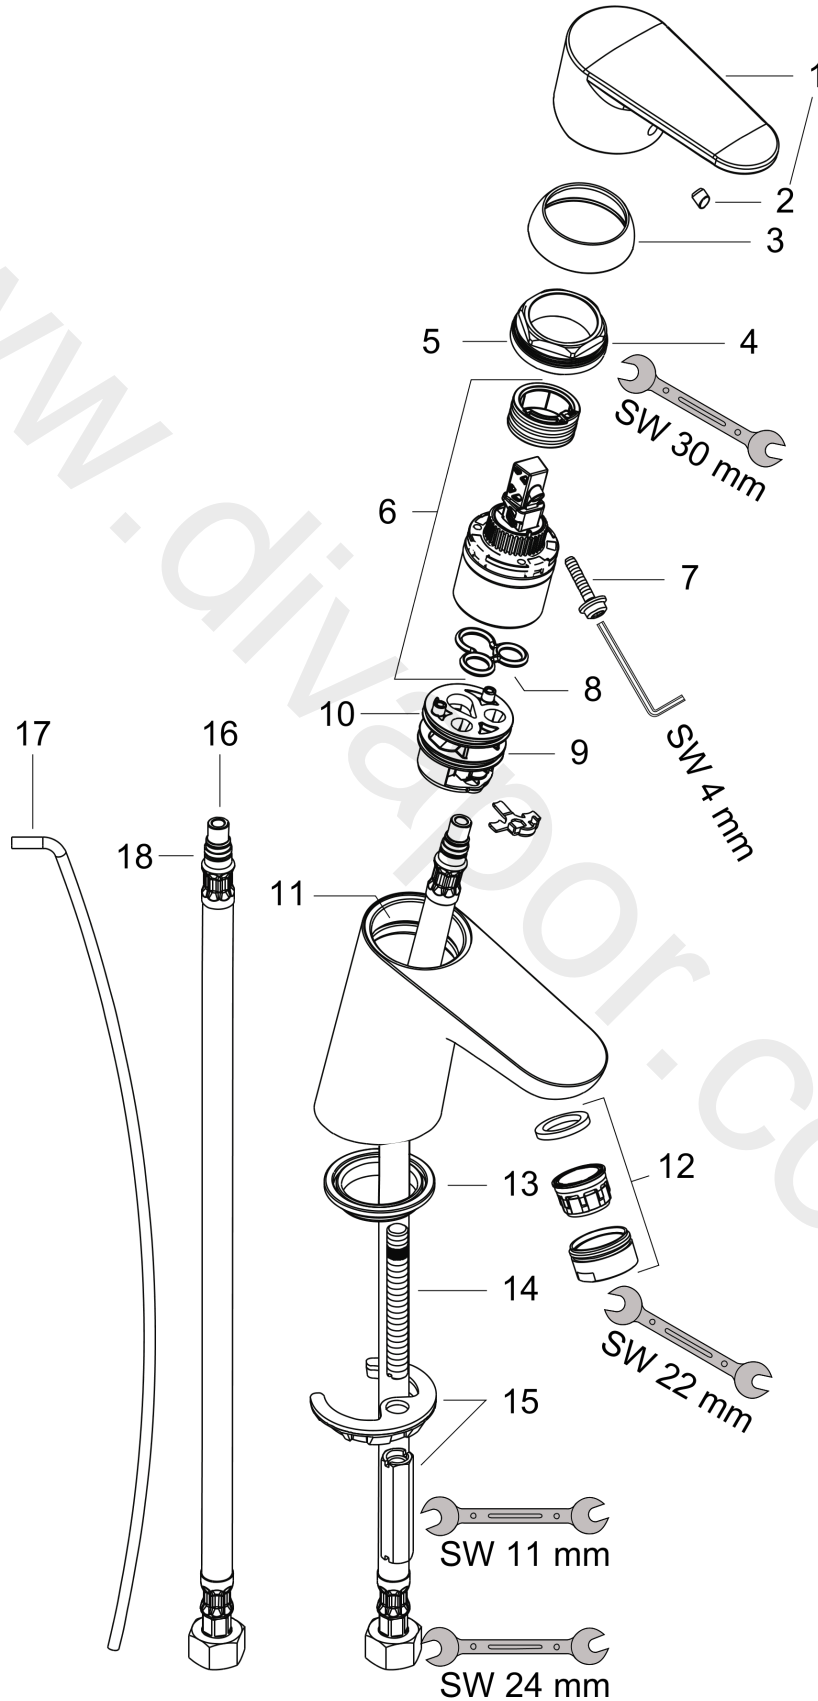

### product features

- ComfortZone 70
- handle variant: lever handle
- spray type: normal spray
- maximum flow rate at 3 bar: 5 l/min
- ceramic cartridge
- temperature limitation adjustable
- suitable for continuous flow water heaters
- pop-up waste set G 1¼
- material waste set: metal
- connection type: G ½ connections
- connection dimension: DN15

## Scale drawing

## Flowchart

**Focus**

**Single lever basin mixer 70 with pop-up waste set, 1/2" nut, 1 Tick**

Finish: **Chrome** Article Number: **31730009**

**Exploded Drawing**

Year of production: >02/19

**Focus****Single lever basin mixer 70 with pop-up waste set, 1/2" nut, 1 Tick**Finish: **Chrome** Article Number: **31730009****Spare part list**

Year of production: &gt;02/19

Pos.	Description	Article Number	Price	PU
1	handle	98532000	£ 35,00	1
2	screw cover	96338000	£ 3,30	1
3	flange	97406000	£ 20,50	1
4	nut	97209000	£ 16,10	1
5	O-Ring 32x2	98193000	£ 3,30	1
6	cartridge, assy	92730000	£ 35,00	1
7	locking screw for handle	95140000	£ 6,10	1
8	seal	95008000	£ 9,00	1
9	adapter for cartridge	98750000	£ 13,30	1
10	O-Ring 30x2	98186000	£ 3,30	1
11	O-ring 35x2	92604000	£ 6,10	1
12	aerator M24x1 (5 l/min)	92372000	£ 20,50	1
13	seal Ø 42	98722000	£ 6,10	1
14	screw M8 x 68	97736000	£ 6,10	1
15	fixing set	96016000	£ 35,00	1
16	connection hose 450 mm M8x0,75 G½	97443000	£ 20,50	1
17	pull rod	96657000	£ 13,30	1
18	O-ring 7x1,5	98422000	£ 3,30	1
a	pop up waste	94139000	£ 96,00	1