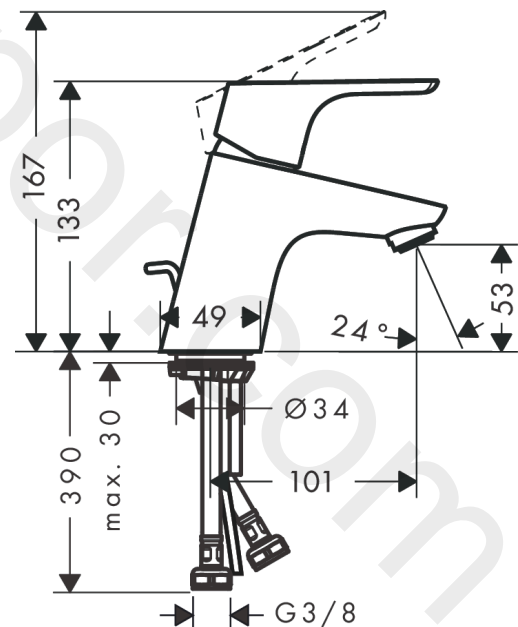

Scale drawing