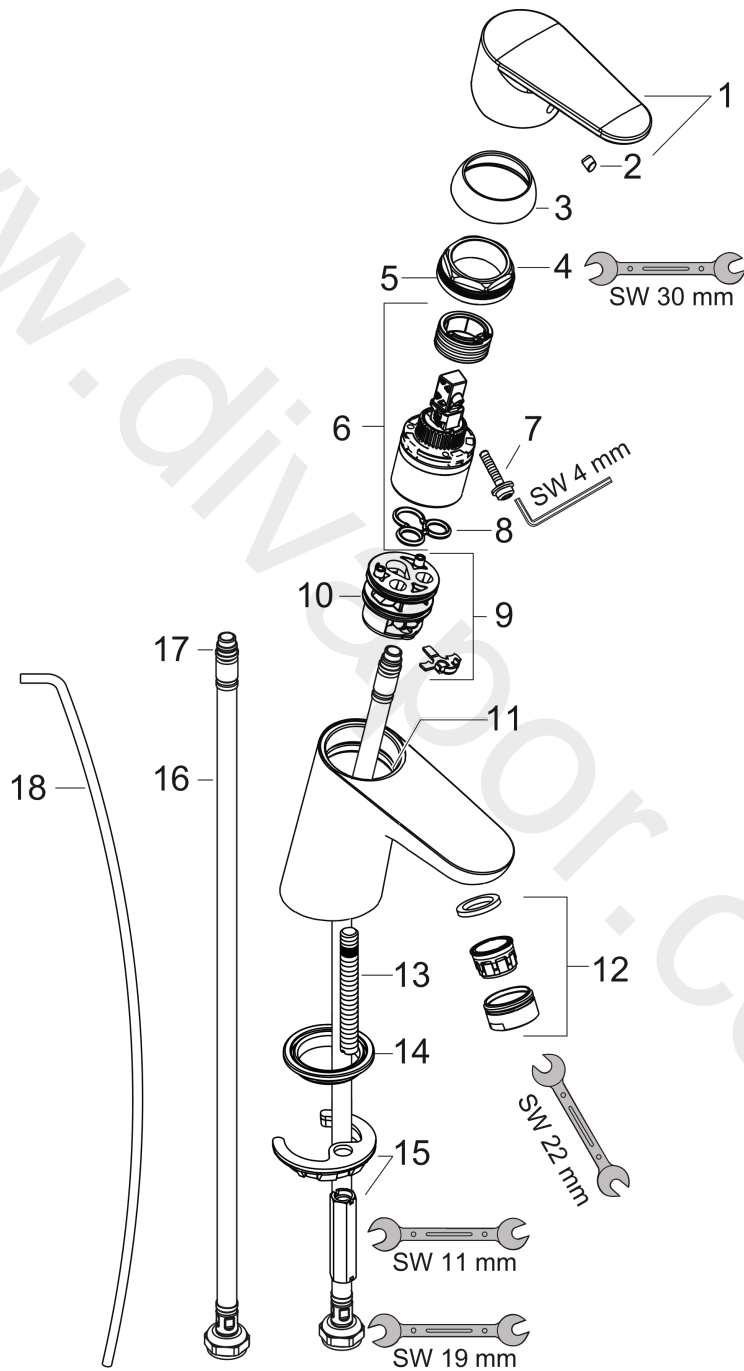

##### product features

- consists of: single lever basin mixer, waste set
- ComfortZone 70
- projection: 101 mm
- spout height: 53 mm
- handle variant: lever handle
- spray type: normal spray
- maximum flow rate at 3 bar: 5 l/min
- ceramic cartridge
- temperature limitation adjustable
- suitable for continuous flow water heaters
- pop-up waste set G 1¼
- material waste set: metal
- connection type: G ¾ connections
- connection dimension: DN15
- EU taxonomy: max. 6 l/min - Substantial Contribution (SC) possible
- WRAS\_2201035
- WRAS\_2201035 - Approval letter 2201035

#### Scale drawing

**Focus**

**Single lever basin mixer 70 with pop-up waste set**

Finish: **Chrome** Article Number: **31730000**

**Flowchart**

www.divapor.com

**Focus**

**Single lever basin mixer 70 with pop-up waste set**

Finish: **Chrome** Article Number: **31730000**

**Exploded Drawing**

Year of production: >05/17

## Spare part list

Year of production: >05/17

Pos.	Description	Article Number	Price	PU
1	handle	98532000	£ 35,00	1
2	screw cover	96338000	£ 3,30	1
3	flange	97406000	£ 20,50	1
4	nut	97209000	£ 16,10	1
5	O-Ring 32x2	98193000	£ 3,30	1
6	cartridge, assy	92730000	£ 35,00	1
7	locking screw for handle	95140000	£ 6,10	1
8	seal	95008000	£ 9,00	1
9	adapter for cartridge	98750000	£ 13,30	1
10	O-Ring 30x2	98186000	£ 3,30	1
11	O-ring 35x2	92604000	£ 6,10	1
12	aerator M24x1 (5 l/min)	13185000	£ 22,30	1
13	screw M8 x 68	97736000	£ 6,10	1
14	seal Ø 42	98722000	£ 6,10	1
15	fixing set	96016000	£ 35,00	1
16	connection hose 450 mm M8x0,75 G3/8	97206000	£ 35,00	1
17	O-ring 7x1,5	98422000	£ 3,30	1
18	pull rod	96657000	£ 13,30	1
a	pop up waste	94139000	£ 96,00	1