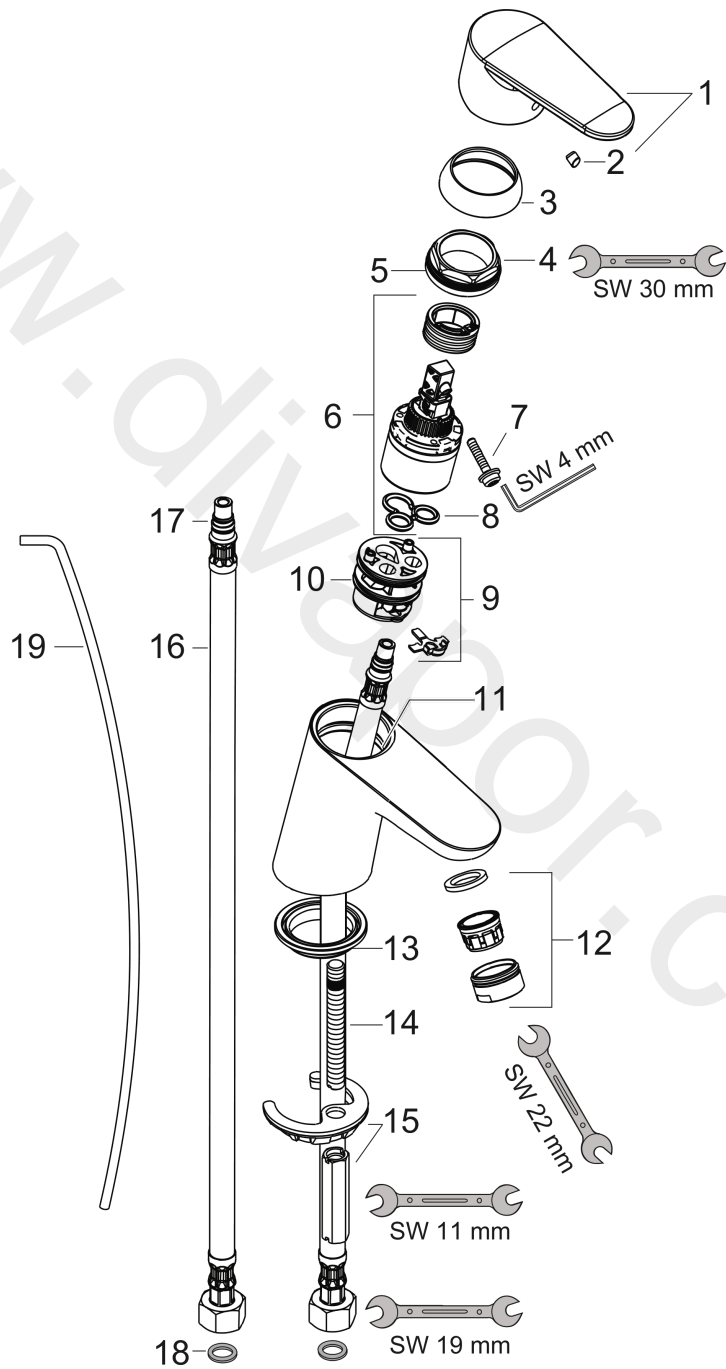

**Focus**

**Single lever basin mixer 70 with pop-up waste set**

Surfaces: Article Number: **31730000**

**Exploded Drawing**

Year of production: **01/10 - 04/17**

**Focus****Single lever basin mixer 70 with pop-up waste set**Surfaces: Article Number: **31730000****Spare part list**Year of production: **01/10 - 04/17**

Pos.	Description	Article Number	Price	PU
1	handle	98532000	£ 35,00	1
2	screw cover	96338000	£ 3,30	1
3	flange	97406000	£ 20,50	1
4	nut	97209000	£ 16,10	1
5	O-Ring 32x2	98193000	£ 3,30	1
6	cartridge, assy	92730000	£ 35,00	1
7	locking screw for handle	95140000	£ 6,10	1
8	seal	95008000	£ 9,00	1
9	adapter for cartridge	98750000	£ 13,30	1
10	O-Ring 30x2	98186000	£ 3,30	1
11	O-ring 35x2	92604000	£ 6,10	1
12	aerator M24x1 (5 l/min)	13185000	£ 22,30	1
13	seal Ø 42	98722000	£ 6,10	1
14	screw M8 x 68	97736000	£ 6,10	1
15	fixing set	96016000	£ 35,00	1
16	connection hose 450 mm M8x0,75 G3/8	97206000	£ 35,00	1
17	O-ring 7x1,5	98422000	£ 3,30	1
18	sealing set	95581000	£ 6,10	1
19	pull rod	96657000	£ 13,30	1
a	pop up waste	94139000	£ 96,00	1