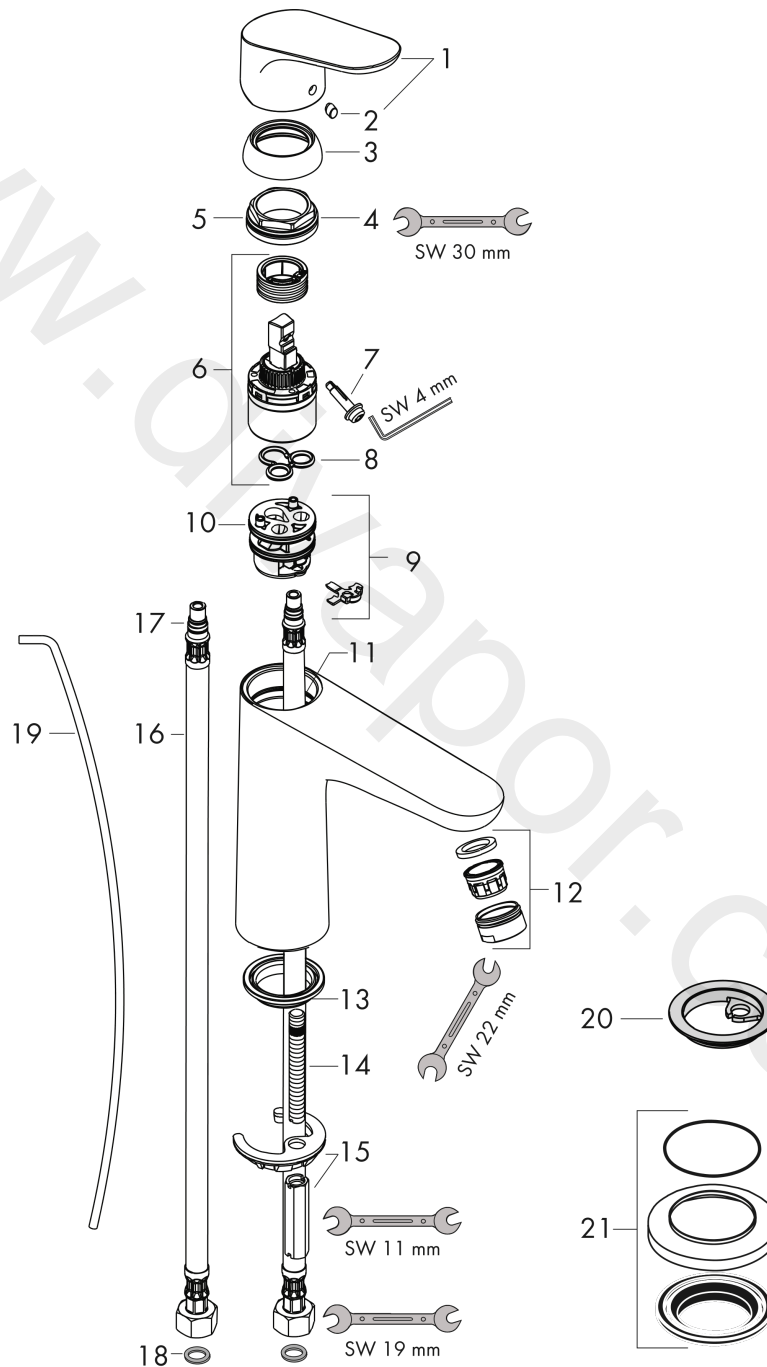

Focus

Single lever basin mixer 70 with pop-up waste set

Surfaces: Article Number: **31730000**

Exploded Drawing

Year of production: **10/08 - 12/09**

Focus**Single lever basin mixer 70 with pop-up waste set**Surfaces: Article Number: **31730000****Spare part list**Year of production: **10/08 - 12/09**

Pos.	Description	Article Number	Price	PU
1	handle	98532000	£ 35,00	1
2	screw cover	96338000	£ 3,30	1
3	flange	97406000	£ 20,50	1
4	nut	97209000	£ 16,10	1
5	O-Ring 32x2	98193000	£ 3,30	1
6	cartridge, assy	92730000	£ 35,00	1
7	locking screw for handle	95140000	£ 6,10	1
8	seal	95008000	£ 9,00	1
9	adapter for cartridge	98750000	£ 13,30	1
10	O-Ring 30x2	98186000	£ 3,30	1
11	O-ring 35x2	92604000	£ 6,10	1
12	aerator M24x1 (7 l/min)	13085000	£ 13,30	1
13	seal Ø 42	98722000	£ 6,10	1
14	screw M8 x 68	97736000	£ 6,10	1
15	fixing set	96016000	£ 35,00	1
16	connection hose 450 mm M8x0,75 G3/8	97206000	£ 35,00	1
17	O-ring 7x1,5	98422000	£ 3,30	1
18	sealing set	95581000	£ 6,10	1
19	pull rod	96657000	£ 13,30	1
20	seal Ø 45	98996000	£ 9,00	1
21	compensation escutcheon	32799000	£ 40,00	1
a	pop up waste	94139000	£ 96,00	1