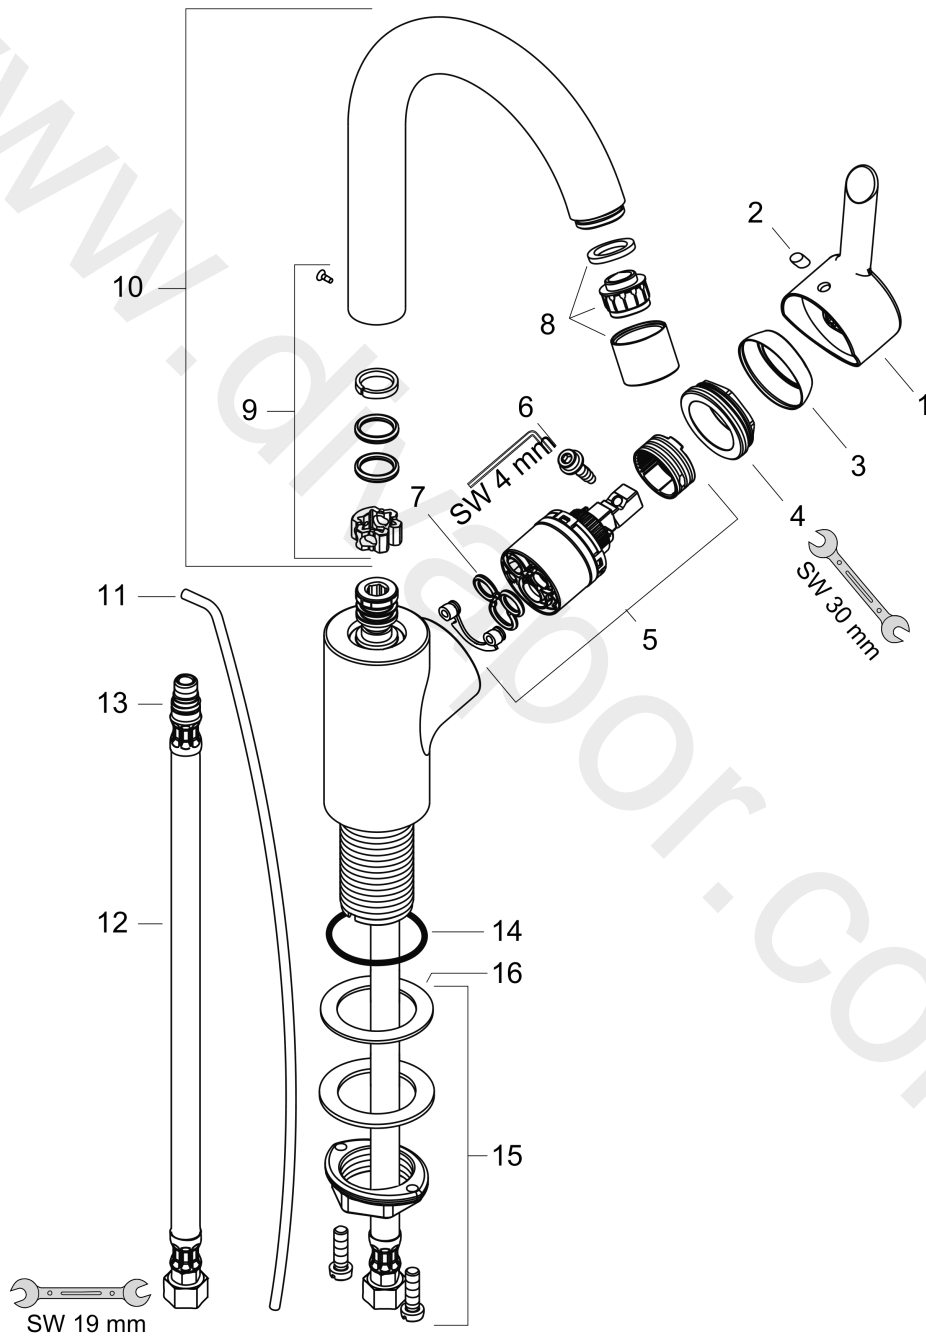

**Focus S**

**Single lever basin mixer with pop-up waste set and swivel spout with 360° range**

Surfaces: Article Number: **31710000**

**Exploded Drawing**

Year of production: **08/13 - 12/16**

## Focus S

Single lever basin mixer with pop-up waste set and swivel spout with 360° range

Surfaces: Article Number: **31710000**

### Spare part list

Year of production: 08/13 - 12/16

Pos.	Description	Article Number	Price	PU
1	handle	31799000	£ 51,00	1
2	screw cover	96338000	£ 3,30	1
3	flange	97406000	£ 20,50	1
4	nut	97209000	£ 16,10	1
5	cartridge, assy	92730000	£ 35,00	1
6	locking screw for handle	95140000	£ 6,10	1
7	seal	95008000	£ 9,00	1
8	aerator M22x1 (5 l/min)	95455000	£ 35,00	1
9	sealing set	92646000	£ 20,50	1
10	spout cpl.	96521000	£ 173,00	1
11	pull rod	96657000	£ 13,30	1
12	connection hose 450 mm M8x0,75 G3/8	97206000	£ 35,00	1
13	O-ring 7x1,5	98422000	£ 3,30	1
14	O-ring 34x4	98155000	£ 3,30	1
15	fixing set (Ø 32)	13961000	£ 25,00	1
16	lever collar	97548000	£ 3,30	1
a	pop up waste	94139000	£ 96,00	1
b	fixation extension 35 mm	13898000	£ 79,00	1