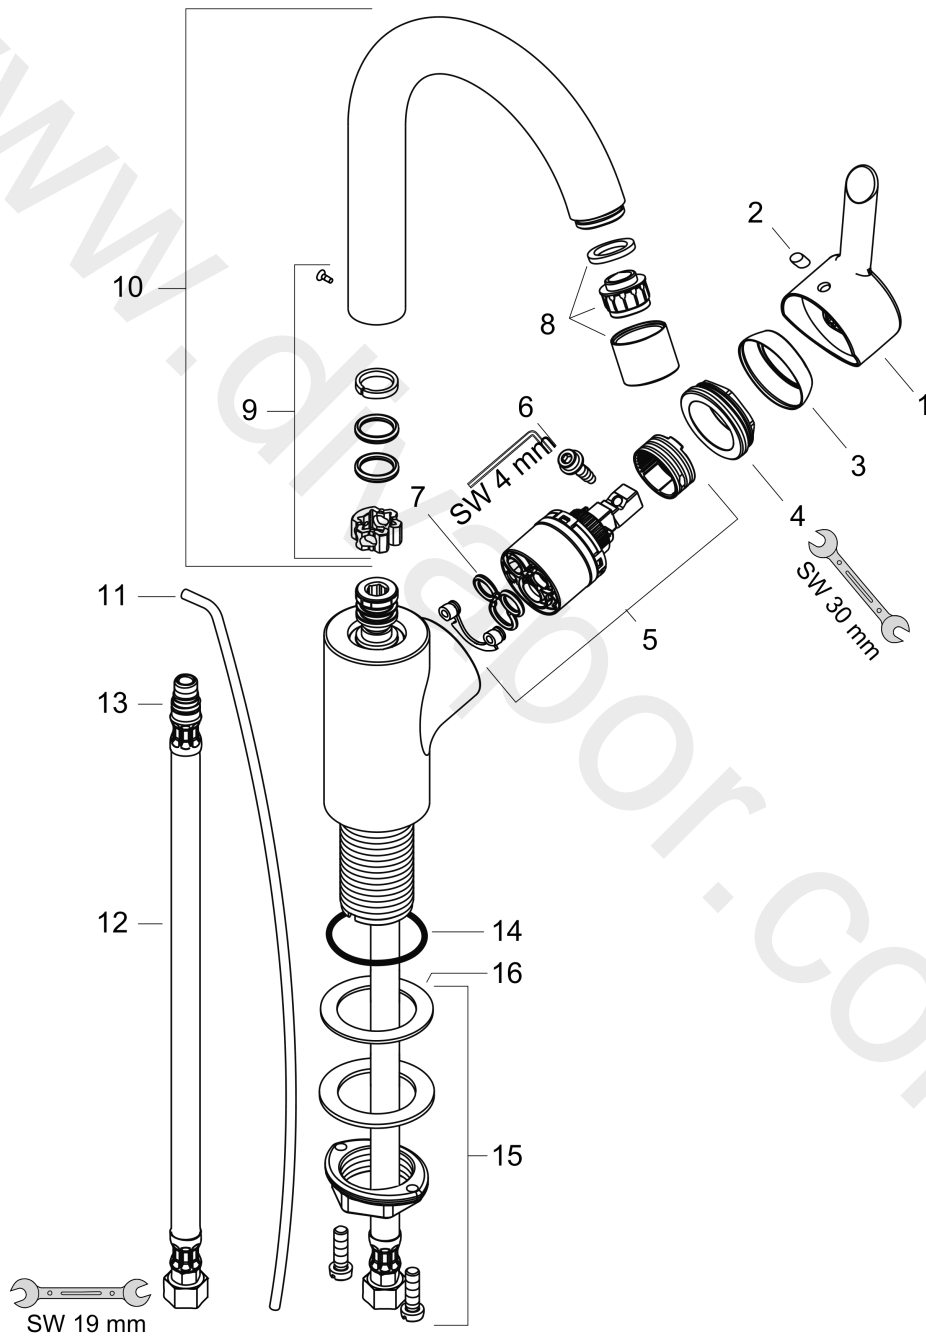

Focus S

Single lever basin mixer with pop-up waste set and swivel spout with 360° range

Surfaces: Article Number: **31710000**

Exploded Drawing

Year of production: **05/09 - 07/13**

Focus S

Single lever basin mixer with pop-up waste set and swivel spout with 360° range

Surfaces: Article Number: **31710000**

Spare part list

Year of production: **05/09 - 07/13**

Pos.	Description	Article Number	Price	PU
1	handle	31799000	£ 51,00	1
2	screw cover	96338000	£ 3,30	1
3	flange	97406000	£ 20,50	1
4	nut	97209000	£ 16,10	1
5	cartridge, assy	92730000	£ 35,00	1
6	locking screw for handle	95140000	£ 6,10	1
7	seal	95008000	£ 9,00	1
8	aerator M22x1 (5 l/min)	95455000	£ 35,00	1
9	sealing set	92646000	£ 20,50	1
10	spout cpl.	96521000	£ 173,00	1
11	pull rod	96657000	£ 13,30	1
12	connection hose 450 mm M10x1 G3/8	96507000	£ 43,00	1
13	O-ring 8x1,75	97827000	£ 3,30	1
14	O-ring 34x4	98155000	£ 3,30	1
15	fixing set (Ø 32)	13961000	£ 25,00	1
16	lever collar	97548000	£ 3,30	1
a	pop up waste	94139000	£ 96,00	1
b	fixation extension 35 mm	13898000	£ 79,00	1