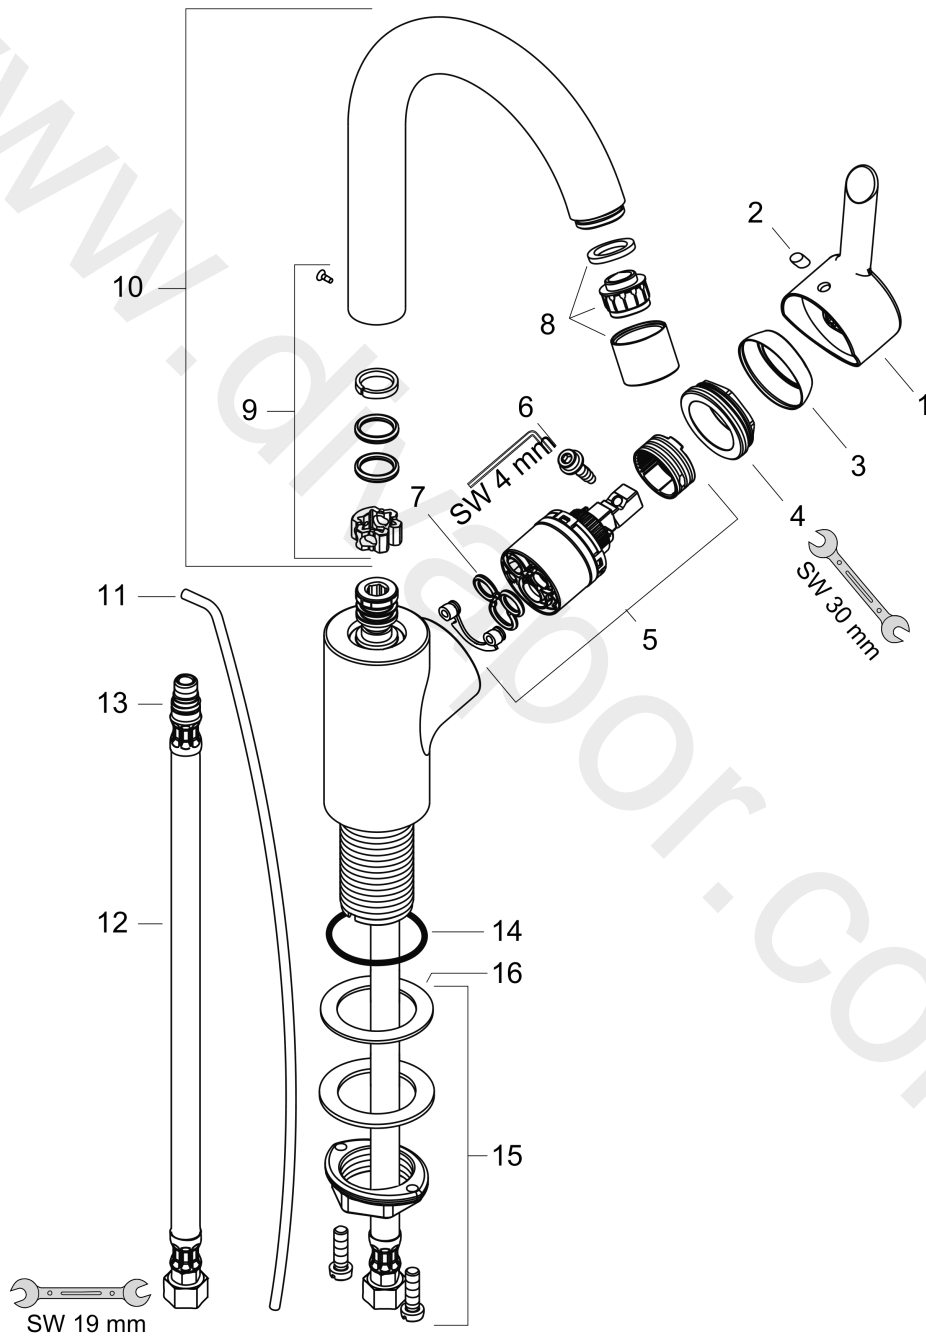

Focus S

Single lever basin mixer with pop-up waste set and swivel spout with 360° range

Surfaces: Article Number: **31710000**

Exploded Drawing

Year of production: **10/08 - 04/09**

Focus S

Single lever basin mixer with pop-up waste set and swivel spout with 360° range

Surfaces: Article Number: **31710000**

Spare part list

Year of production: **10/08 - 04/09**

Pos.	Description	Article Number	Price	PU
1	handle	31799000	£ 51,00	1
2	screw cover	96338000	£ 3,30	1
3	flange	97406000	£ 20,50	1
4	nut	97209000	£ 16,10	1
5	cartridge, assy	92730000	£ 35,00	1
6	locking screw for handle	96059000	£ 9,00	1
7	seal	95008000	£ 9,00	1
8	aerator M22x1 (7 l/min)	94010000	£ 43,00	1
9	sealing set	92646000	£ 20,50	1
10	spout cpl.	96521000	£ 173,00	1
11	pull rod	96657000	£ 13,30	1
12	connection hose 450 mm M10x1 G3/8	96507000	£ 43,00	1
13	O-ring 8x1,75	97827000	£ 3,30	1
14	O-ring 34x4	98155000	£ 3,30	1
15	fixing set (Ø 32)	13961000	£ 25,00	1
16	lever collar	97548000	£ 3,30	1
a	pop up waste	94139000	£ 96,00	1
b	fixation extension 35 mm	13898000	£ 79,00	1