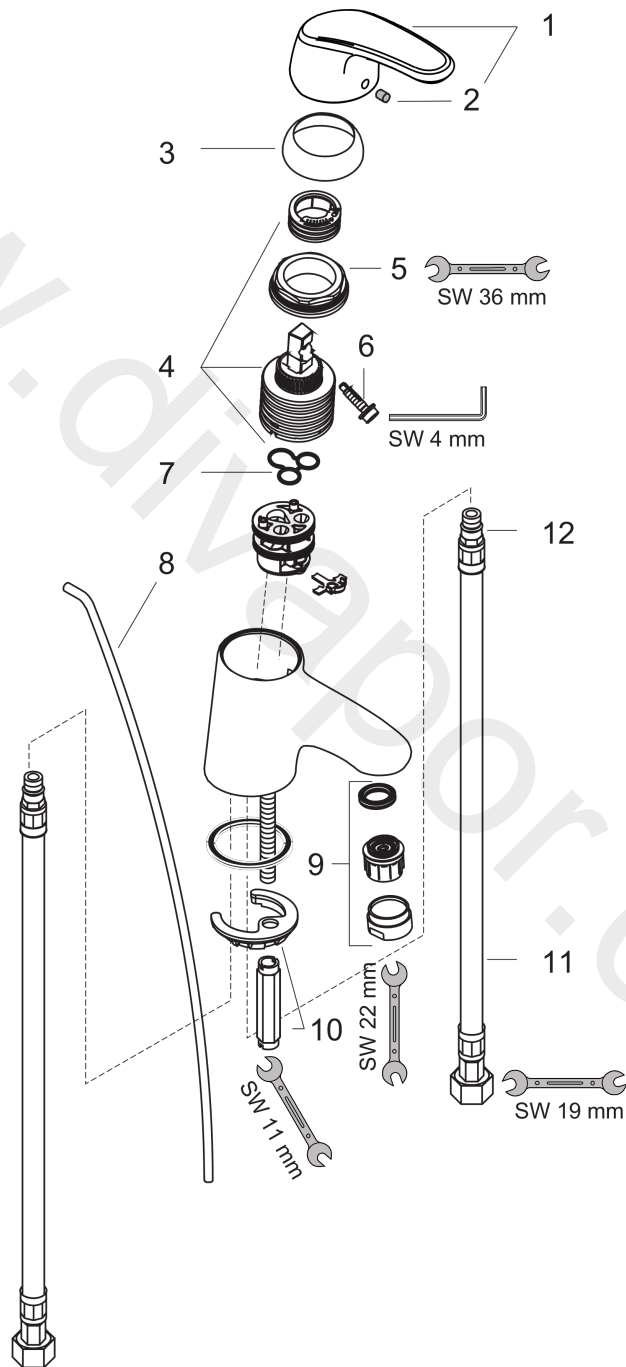

Avista
Single lever basin mixer 50 with pop-up waste set
 Surfaces: Article Number: **31708000**

Exploded Drawing

Year of production: **01/05 - 12/09**

Avista**Single lever basin mixer 50 with pop-up waste set**Surfaces: Article Number: **31708000****Spare part list**Year of production: **01/05 - 12/09**

Pos.	Description	Article Number	Price	PU
1	handle	31792000	£ 51,00	1
2	screw cover	96338000	£ 3,30	1
3	flange	96656000	£ 6,10	1
4	cartridge, assy	92730000	£ 35,00	1
5	nut	96690000	£ 13,30	1
6	locking screw for handle	96059000	£ 9,00	1
7	seal	95008000	£ 9,00	1
8	pull rod	96657000	£ 13,30	1
9	aerator M24x1 (7 l/min)	13085000	£ 13,30	1
10	fixing set	96016000	£ 35,00	1
11	connection hose 450 mm M8x0,75 G3/8	97206000	£ 35,00	1
12	O-ring 7x1,5	98422000	£ 3,30	1