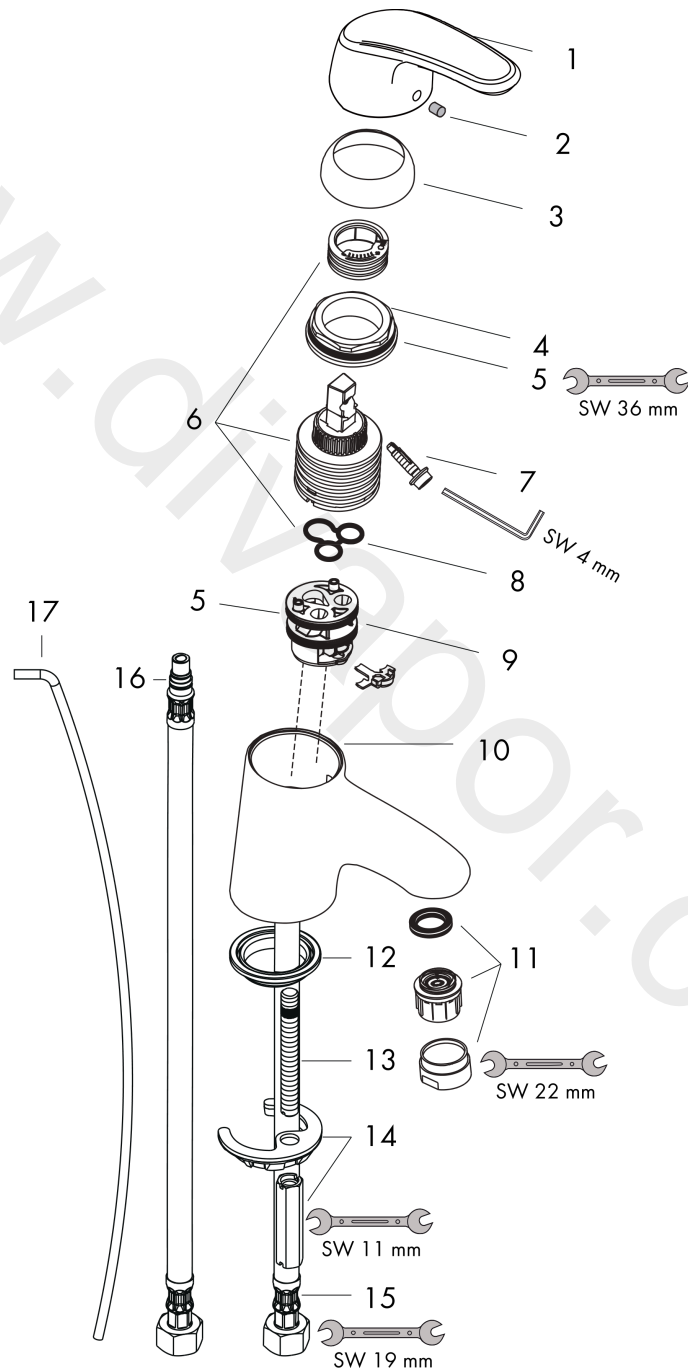

**Avista**  
**Single lever basin mixer 50 with pop-up waste set**  
 Surfaces: Article Number: **31708000**

**Exploded Drawing**

Year of production: **01/10 - 12/17**

**Avista**  
**Single lever basin mixer 50 with pop-up waste set**  
 Surfaces: Article Number: **31708000**

## Spare part list

Year of production: 01/10 - 12/17

Pos.	Description	Article Number	Price	PU
1	handle	31792000	£ 51,00	1
2	screw cover	96338000	£ 3,30	1
3	flange	96656000	£ 6,10	1
4	nut	96690000	£ 13,30	1
5	O-Ring 30x2	98186000	£ 3,30	1
6	cartridge, assy	92730000	£ 35,00	1
7	locking screw for handle	95140000	£ 6,10	1
8	seal	95008000	£ 9,00	1
9	adapter for cartridge	98750000	£ 13,30	1
10	O-ring 11x2	98127000	£ 3,30	1
11	aerator M24x1 (7 l/min)	13085000	£ 13,30	1
12	seal	97608000	£ 6,10	1
13	screw M8 x 68	97736000	£ 6,10	1
14	fixing set	96016000	£ 35,00	1
15	pull rod	96657000	£ 13,30	1
16	connection hose 450 mm M8x0,75 G3/8	97206000	£ 35,00	1
17	O-ring 7x1,5	98422000	£ 3,30	1
a	pop up waste	94139000	£ 96,00	1