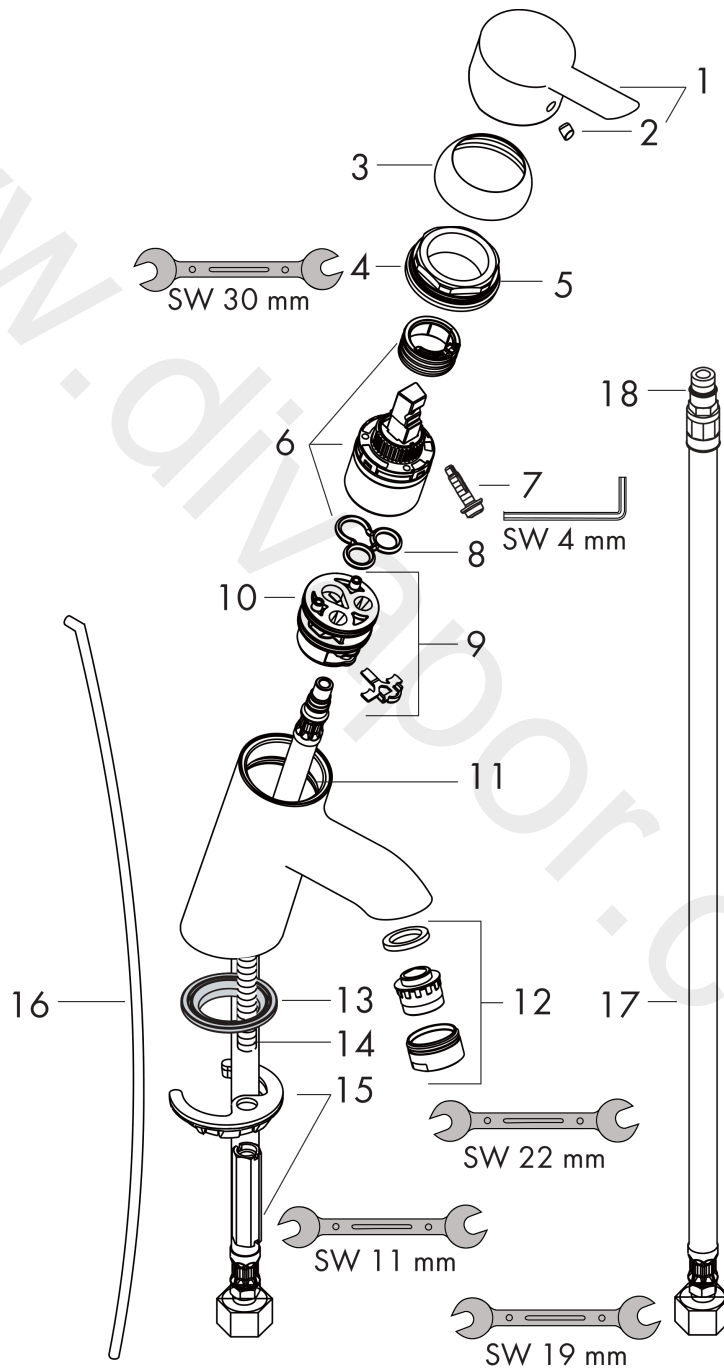

Focus S

Single lever basin mixer with pop-up waste set

Surfaces: Article Number: **31701000**

Exploded Drawing

Year of production: **01/10 - 12/16**

Focus S

Single lever basin mixer with pop-up waste set

Surfaces: Article Number: **31701000**

Spare part list

Year of production: 01/10 - 12/16

| Pos. | Description | Article Number | Price | PU |
|------|-------------------------------------|----------------|---------|----|
| 1 | handle | 31793000 | £ 51,00 | 1 |
| 2 | screw cover | 96338000 | £ 3,30 | 1 |
| 3 | flange | 97406000 | £ 20,50 | 1 |
| 4 | nut | 97209000 | £ 16,10 | 1 |
| 5 | O-ring 33x2 | 98154000 | £ 3,30 | 1 |
| 6 | cartridge, assy | 92730000 | £ 35,00 | 1 |
| 7 | locking screw for handle | 95140000 | £ 6,10 | 1 |
| 8 | seal | 95008000 | £ 9,00 | 1 |
| 9 | adapter for cartridge | 98750000 | £ 13,30 | 1 |
| 10 | O-Ring 30x2 | 98186000 | £ 3,30 | 1 |
| 11 | O-ring 35x2 | 92604000 | £ 6,10 | 1 |
| 12 | aerator M24x1 (5 l/min) | 13185000 | £ 22,30 | 1 |
| 13 | seal Ø 42 | 98722000 | £ 6,10 | 1 |
| 14 | screw M8 x 68 | 97736000 | £ 6,10 | 1 |
| 15 | fixing set | 96016000 | £ 35,00 | 1 |
| 16 | pull rod | 96657000 | £ 13,30 | 1 |
| 17 | connection hose 450 mm M8x0,75 G3/8 | 97206000 | £ 35,00 | 1 |
| 18 | O-ring 7x1,5 | 98422000 | £ 3,30 | 1 |
| a | pop up waste | 94139000 | £ 96,00 | 1 |