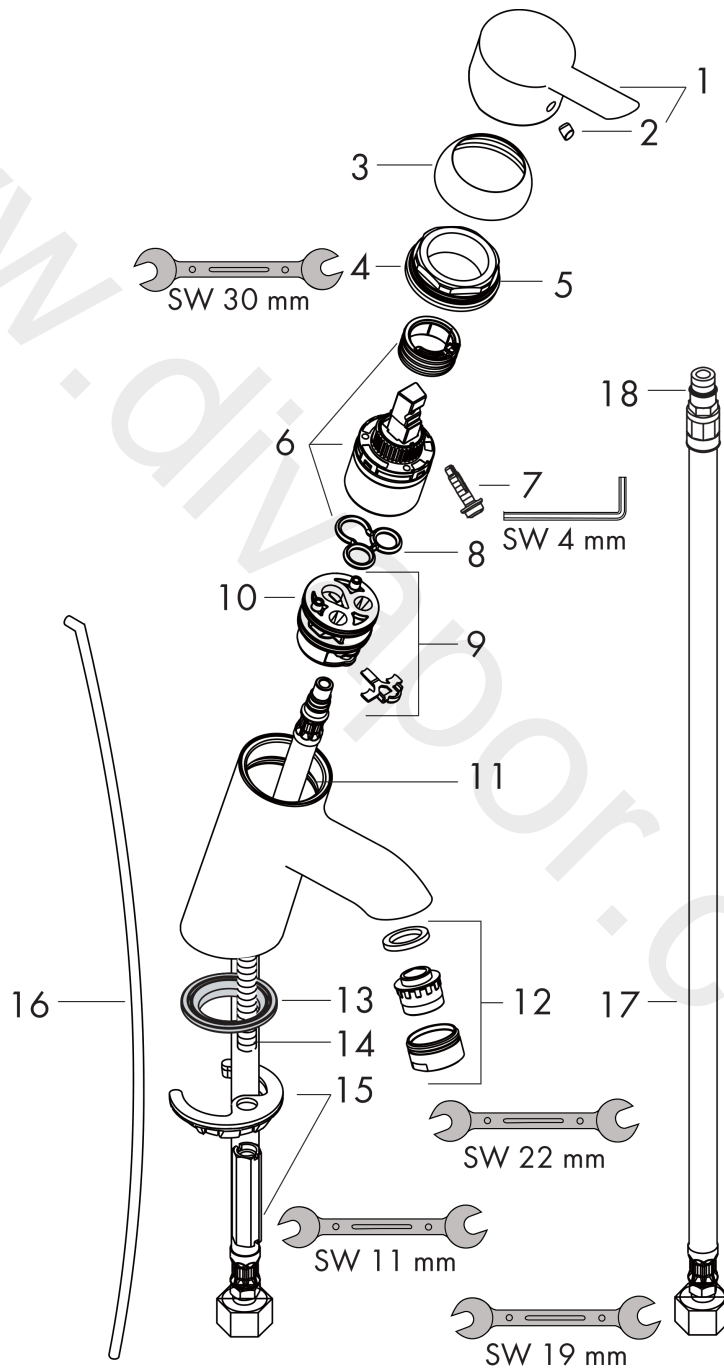

Focus S
Single lever basin mixer with pop-up waste set
 Surfaces: Article Number: **31701000**

Exploded Drawing

Year of production: **10/05 - 12/09**

Focus S

Single lever basin mixer with pop-up waste set

Surfaces: Article Number: **31701000**

Spare part list

Year of production: **10/05 - 12/09**

Pos.	Description	Article Number	Price	PU
1	handle	31793000	£ 51,00	1
2	screw cover	96338000	£ 3,30	1
3	flange	97406000	£ 20,50	1
4	nut	97209000	£ 16,10	1
5	O-ring 33x2	98154000	£ 3,30	1
6	cartridge, assy	92730000	£ 35,00	1
7	locking screw for handle	96059000	£ 9,00	1
8	seal	95008000	£ 9,00	1
9	adapter for cartridge	98750000	£ 13,30	1
10	O-Ring 30x2	98186000	£ 3,30	1
11	O-ring 35x2	92604000	£ 6,10	1
12	aerator M24x1 (15 l/min)	13955000	£ 9,00	1
13	seal Ø 42	98722000	£ 6,10	1
14	screw M8 x 68	97736000	£ 6,10	1
15	fixing set	96016000	£ 35,00	1
16	pull rod	96657000	£ 13,30	1
17	connection hose 450 mm M8x0,75 G3/8	97206000	£ 35,00	1
18	O-ring 7x1,5	98422000	£ 3,30	1
a	pop up waste	94139000	£ 96,00	1