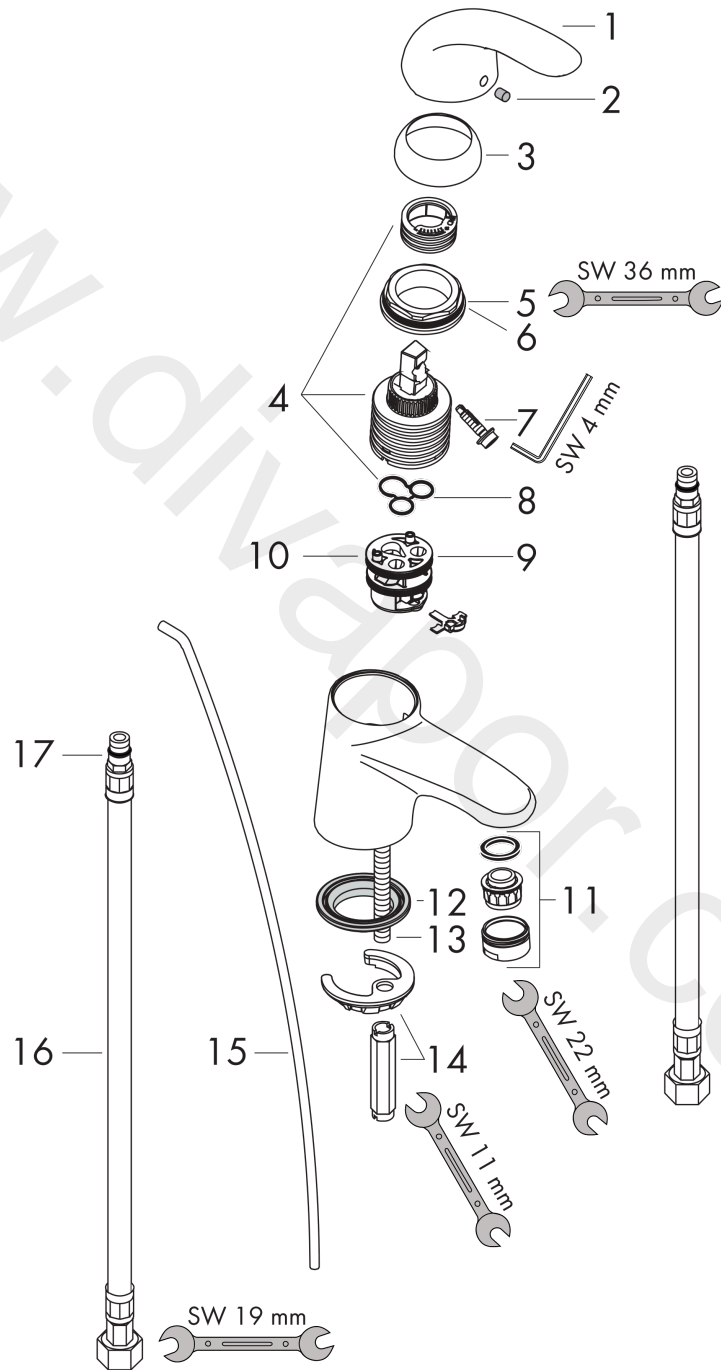

Focus E

Single lever basin mixer 50 with pop-up waste set

Surfaces: Article Number: **31700000**

Exploded Drawing

Year of production: **06/04 - 12/09**

Focus E**Single lever basin mixer 50 with pop-up waste set**Surfaces: Article Number: **31700000****Spare part list**Year of production: **06/04 - 12/09**

Pos.	Description	Article Number	Price	PU
1	handle	31791000	£ 51,00	1
2	screw cover	96338000	£ 3,30	1
3	flange	96656000	£ 6,10	1
4	cartridge, assy	92730000	£ 35,00	1
5	nut	96690000	£ 13,30	1
6	O-ring 36x2	98156000	£ 3,30	1
7	locking screw for handle	96059000	£ 9,00	1
8	seal	95008000	£ 9,00	1
9	adapter for cartridge	98750000	£ 13,30	1
10	O-Ring 30x2	98186000	£ 3,30	1
11	aerator M24x1 (7 l/min)	13085000	£ 13,30	1
12	seal	97608000	£ 6,10	1
13	screw M8 x 68	97736000	£ 6,10	1
14	fixing set	96016000	£ 35,00	1
15	pull rod	96657000	£ 13,30	1
16	connection hose 450 mm M8x0,75 G3/8	97206000	£ 35,00	1
17	O-ring 7x1,5	98422000	£ 3,30	1
a	pop up waste	94139000	£ 96,00	1