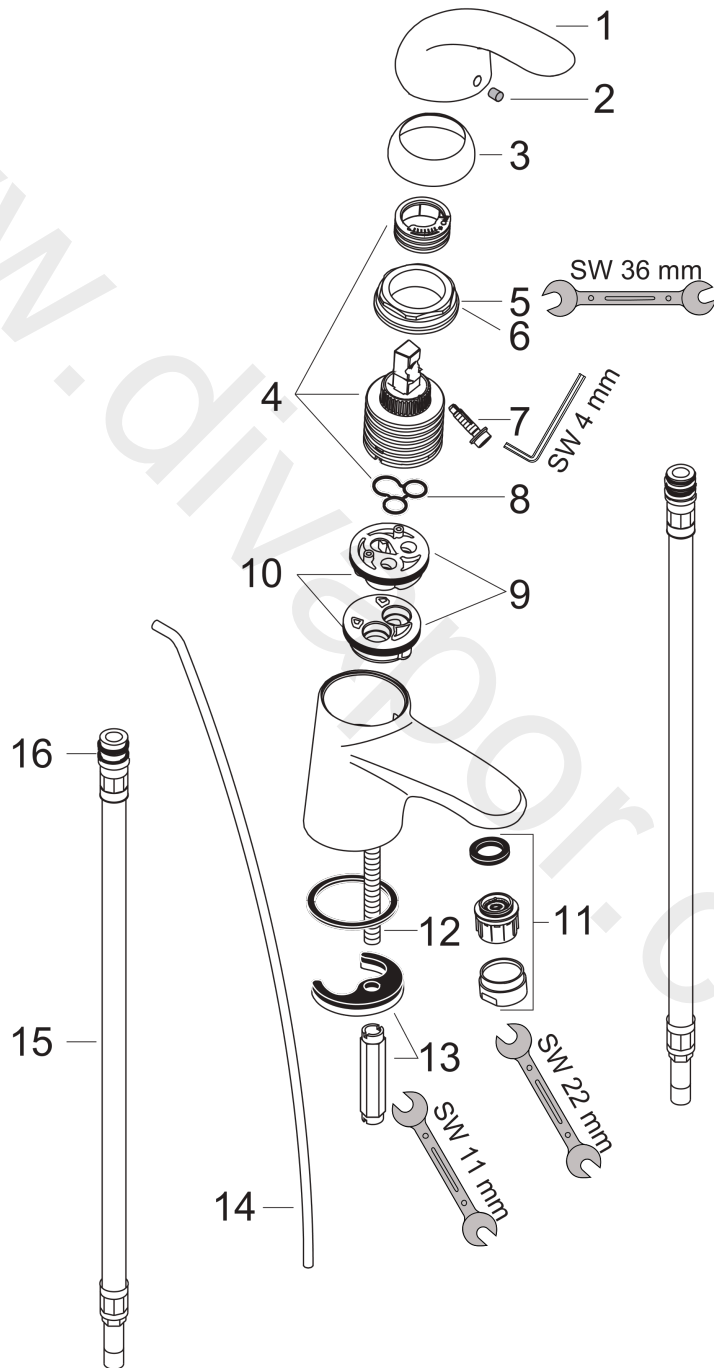

**Focus E**

**Single lever basin mixer 50 with pop-up waste set**

Surfaces: Article Number: **31700000**

**Exploded Drawing**

Year of production: **05/03 - 06/04**

### Single lever basin mixer 50 with pop-up waste set

Surfaces: Article Number: **31700000**

## Spare part list

Year of production: **05/03 - 06/04**

Pos.	Description	Article Number	Price	PU
1	handle	31791000	£ 51,00	1
2	screw cover	96338000	£ 3,30	1
3	flange	96656000	£ 6,10	1
4	cartridge, assy	92730000	£ 35,00	1
5	nut	96690000	£ 13,30	1
6	O-Ring 36x2,5	98190000	£ 3,30	1
7	locking screw for handle	96059000	£ 9,00	1
8	seal	95008000	£ 9,00	1
9	adapter for cartridge	97762000	£ 13,30	1
10	O-ring 35x2,5	96006000	£ 3,30	1
11	aerator M24x1 (15 l/min)	13955000	£ 9,00	1
12	screw M8 x 68	97736000	£ 6,10	1
13	fixing set	96016000	£ 35,00	1
14	pull rod	96657000	£ 13,30	1
15	connection hose 450 mm M8x0,75 G3/8	95001000	£ 35,00	1
16	O-ring 7x1,5	98422000	£ 3,30	1
a	pop up waste	94139000	£ 96,00	1