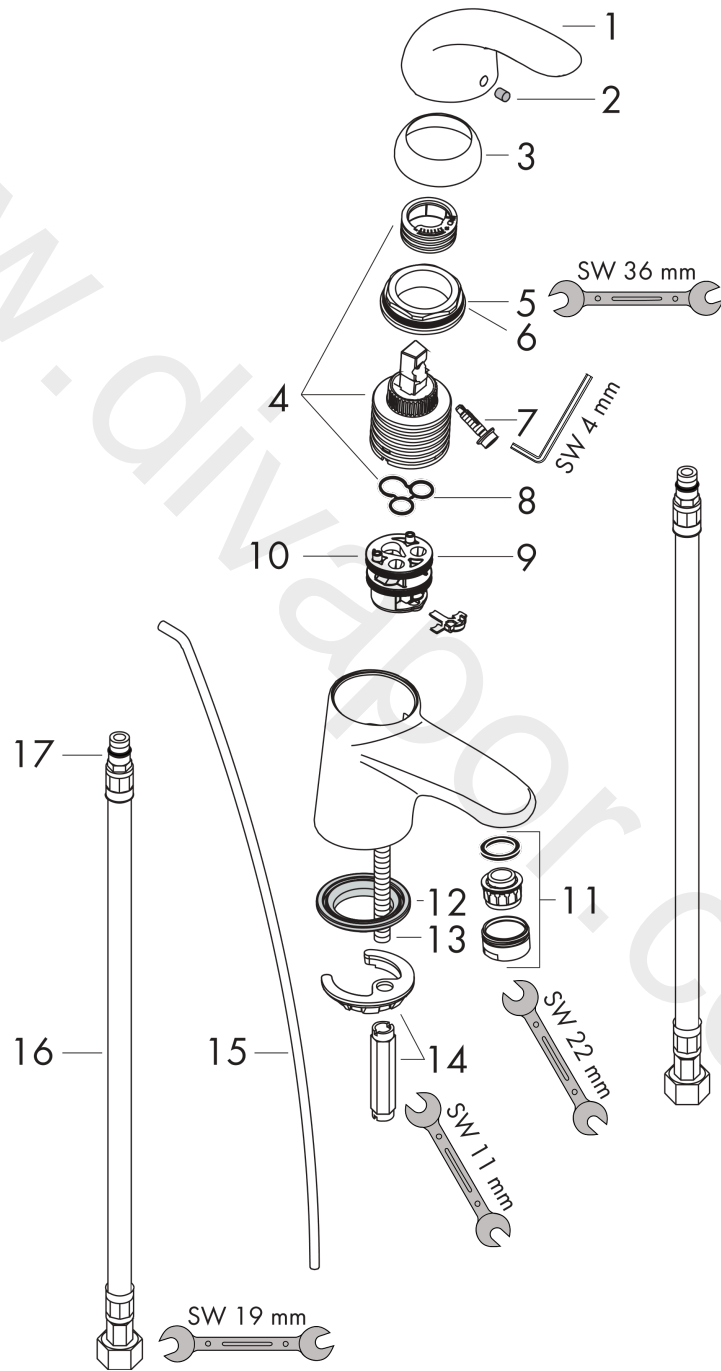

Focus E
Single lever basin mixer 50 with pop-up waste set
 Surfaces: Article Number: **31700000**

Exploded Drawing

Year of production: **01/10 - 12/16**

Focus E**Single lever basin mixer 50 with pop-up waste set**Surfaces: Article Number: **31700000****Spare part list**Year of production: **01/10 - 12/16**

Pos.	Description	Article Number	Price	PU
1	handle	31791000	£ 51,00	1
2	screw cover	96338000	£ 3,30	1
3	flange	96656000	£ 6,10	1
4	cartridge, assy	92730000	£ 35,00	1
5	nut	96690000	£ 13,30	1
6	O-ring 36x2	98156000	£ 3,30	1
7	locking screw for handle	95140000	£ 6,10	1
8	seal	95008000	£ 9,00	1
9	adapter for cartridge	98750000	£ 13,30	1
10	O-Ring 30x2	98186000	£ 3,30	1
11	aerator M24x1 (5 l/min)	13185000	£ 22,30	1
12	seal	97608000	£ 6,10	1
13	screw M8 x 68	97736000	£ 6,10	1
14	fixing set	96016000	£ 35,00	1
15	pull rod	96657000	£ 13,30	1
16	connection hose 450 mm M8x0,75 G3/8	97206000	£ 35,00	1
17	O-ring 7x1,5	98422000	£ 3,30	1
a	pop up waste	94139000	£ 96,00	1