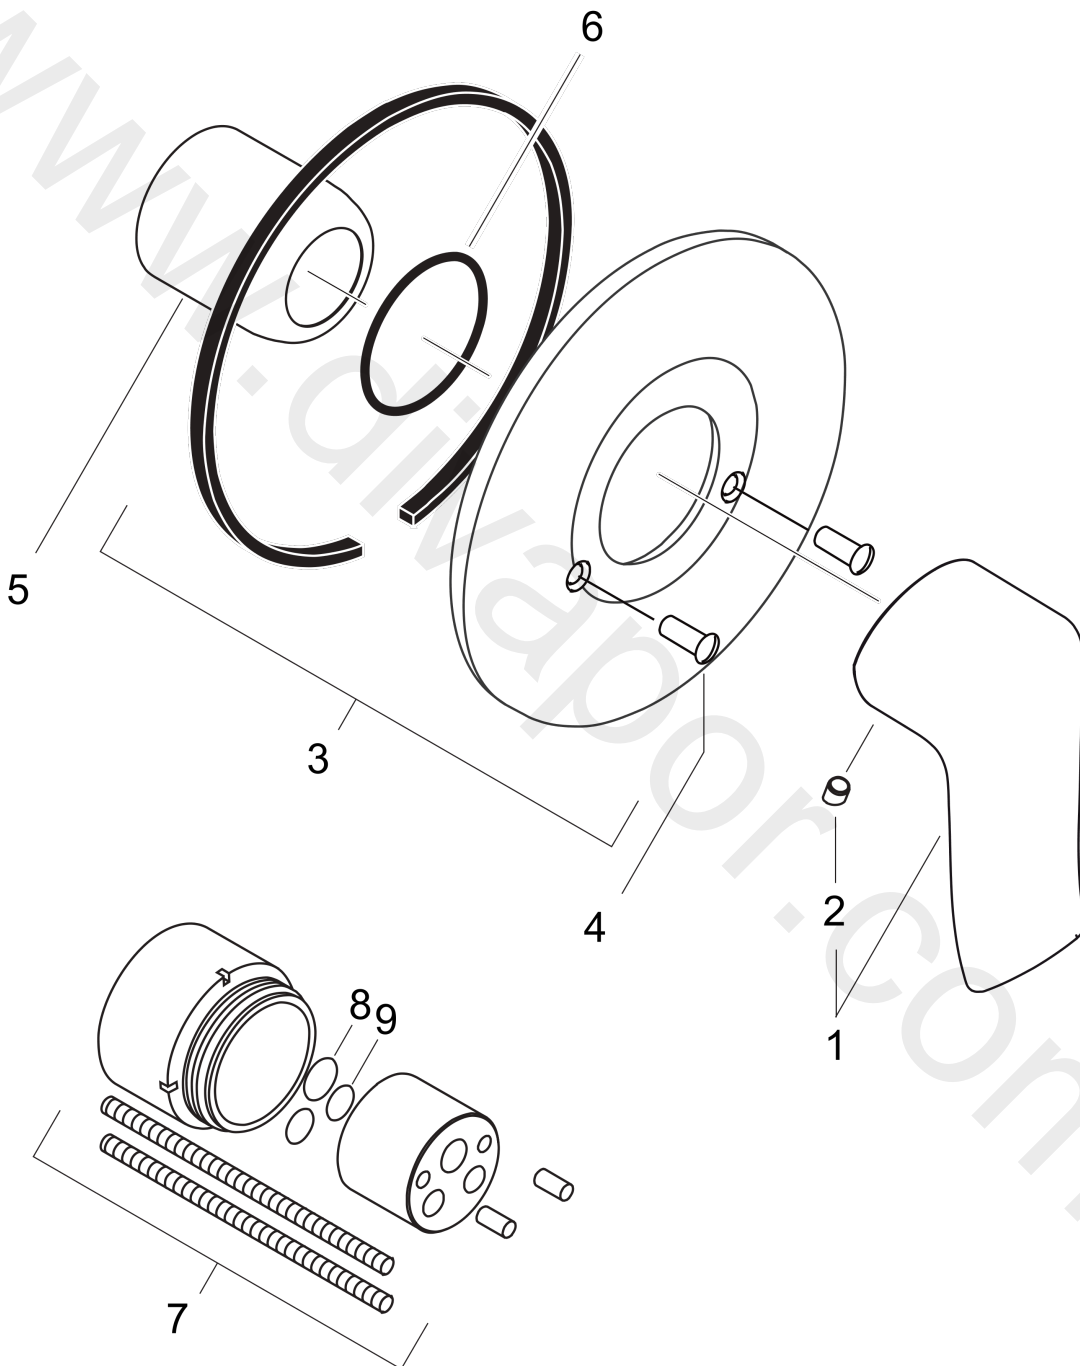

Metris
Single lever shower mixer for concealed installation
 Surfaces: Article Number: **31686000**

Exploded Drawing

Year of production: **01/11 - 03/15**

Metris**Single lever shower mixer for concealed installation**Surfaces: Article Number: **31686000****Spare part list**

Year of production: 01/11 - 03/15

Pos.	Description	Article Number	Price	PU
1	handle	95519000	£ 43,00	1
2	screw cover	96338000	£ 3,30	1
3	escutcheon Ø 150 mm	96555000	£ 64,00	1
4	hollow screw	96065000	£ 6,10	1
5	flange	96348000	£ 13,30	1
6	O-Ring 48x3	95508000	£ 3,30	1
7	extension set 28 mm shower mixer	32698000	£ 137,00	1
8	O-ring 12x1,5	98430000	£ 3,30	1
9	O-ring 10x1,5	98123000	£ 3,30	1
a	base body	13620180	£ 179,00	1