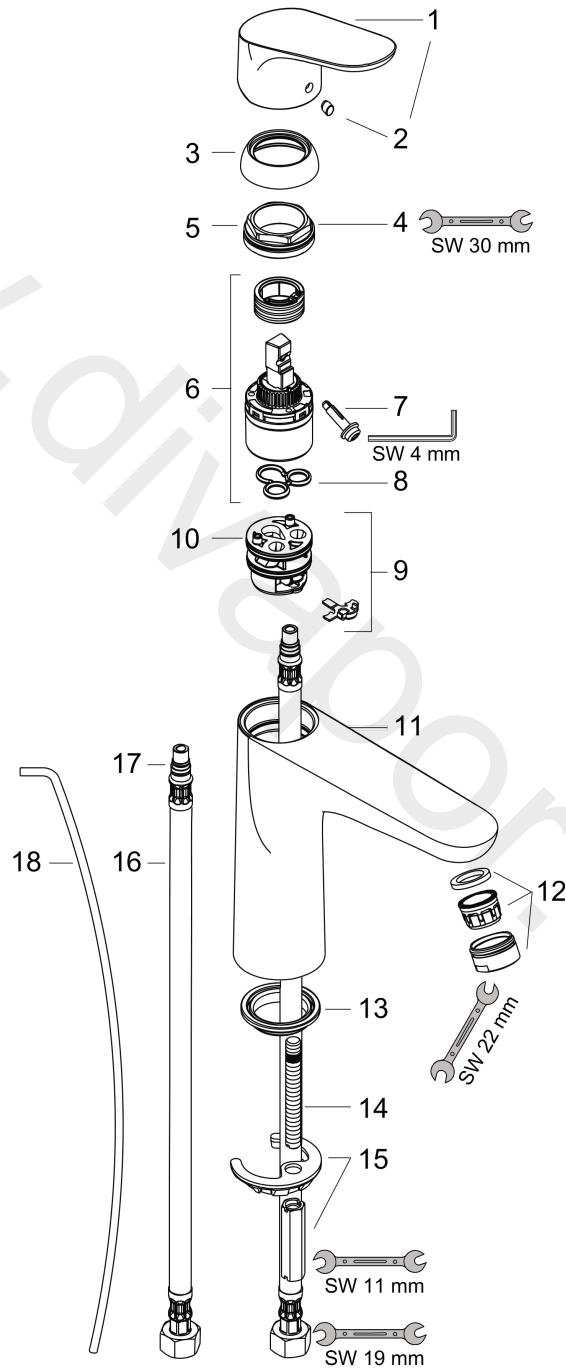

Focus

Single lever basin mixer 100 with pop-up waste set project

Surfaces: Article Number: **31682000**

Exploded Drawing

Year of production: **07/14 - 04/17**

Focus**Single lever basin mixer 100 with pop-up waste set project**Surfaces: Article Number: **31682000****Spare part list**Year of production: **07/14 - 04/17**

Pos.	Description	Article Number	Price	PU
1	handle	98532000	£ 35,00	1
2	screw cover	96338000	£ 3,30	1
3	flange	97406000	£ 20,50	1
4	nut	97209000	£ 16,10	1
5	O-Ring 32x2	98193000	£ 3,30	1
6	cartridge, assy	92730000	£ 35,00	1
7	locking screw for handle	95140000	£ 6,10	1
8	seal	95008000	£ 9,00	1
9	adapter for cartridge	98750000	£ 13,30	1
10	O-Ring 30x2	98186000	£ 3,30	1
11	O-ring 35x2	92604000	£ 6,10	1
12	aerator M24x1 (5 l/min)	92372000	£ 20,50	1
13	seal Ø 42	98722000	£ 6,10	1
14	screw M8 x 68	97736000	£ 6,10	1
15	fixing set	96016000	£ 35,00	1
16	connection hose 450 mm M8x0,75 G3/8	97206000	£ 35,00	1
17	O-ring 7x1,5	98422000	£ 3,30	1
18	pull rod	96657000	£ 13,30	1
a	pop up waste	94139000	£ 96,00	1