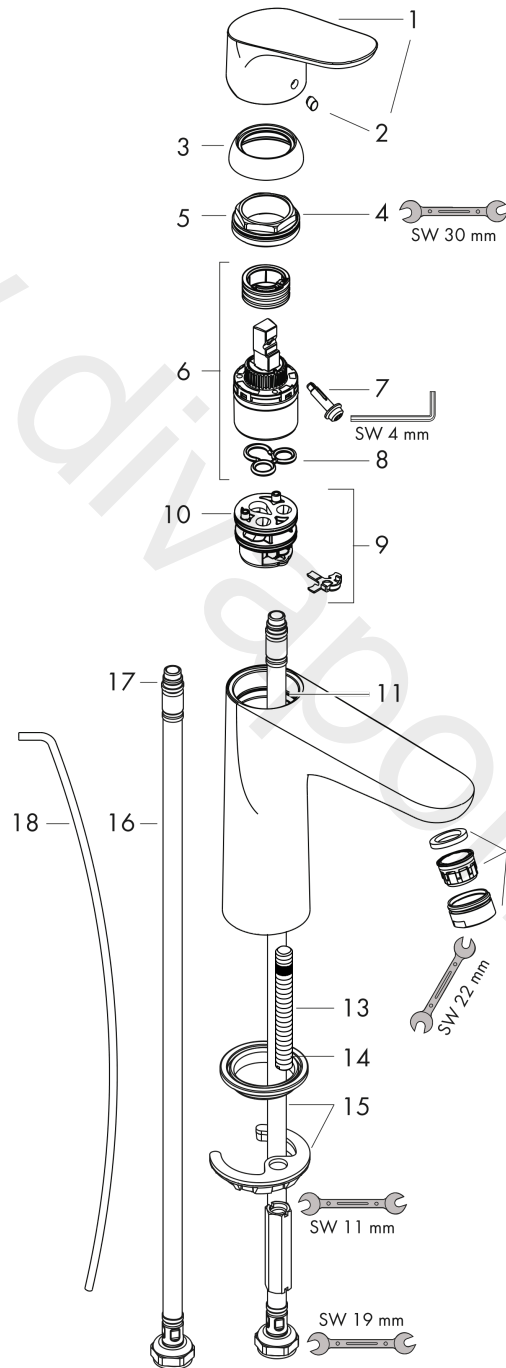

Focus

Single lever basin mixer 100 with pop-up waste set project

Surfaces: Article Number: **31682000**

Exploded Drawing

Year of production: **05/17 - 01/18**

Focus**Single lever basin mixer 100 with pop-up waste set project**Surfaces: Article Number: **31682000****Spare part list**Year of production: **05/17 - 01/18**

Pos.	Description	Article Number	Price	PU
1	handle	98532000	£ 35,00	1
2	screw cover	96338000	£ 3,30	1
3	flange	97406000	£ 20,50	1
4	nut	97209000	£ 16,10	1
5	O-Ring 32x2	98193000	£ 3,30	1
6	cartridge, assy	92730000	£ 35,00	1
7	locking screw for handle	95140000	£ 6,10	1
8	seal	95008000	£ 9,00	1
9	adapter for cartridge	98750000	£ 13,30	1
10	O-Ring 30x2	98186000	£ 3,30	1
11	O-ring 35x2	92604000	£ 6,10	1
12	aerator M24x1 (5 l/min)	92372000	£ 20,50	1
13	screw M8 x 68	97736000	£ 6,10	1
14	seal Ø 42	98722000	£ 6,10	1
15	fixing set	96016000	£ 35,00	1
16	connection hose 450 mm M8x0,75 G3/8	97206000	£ 35,00	1
17	O-ring 6,6x1,6	93019000	£ 3,30	1
18	pull rod	96657000	£ 13,30	1
a	pop up waste	94139000	£ 96,00	1