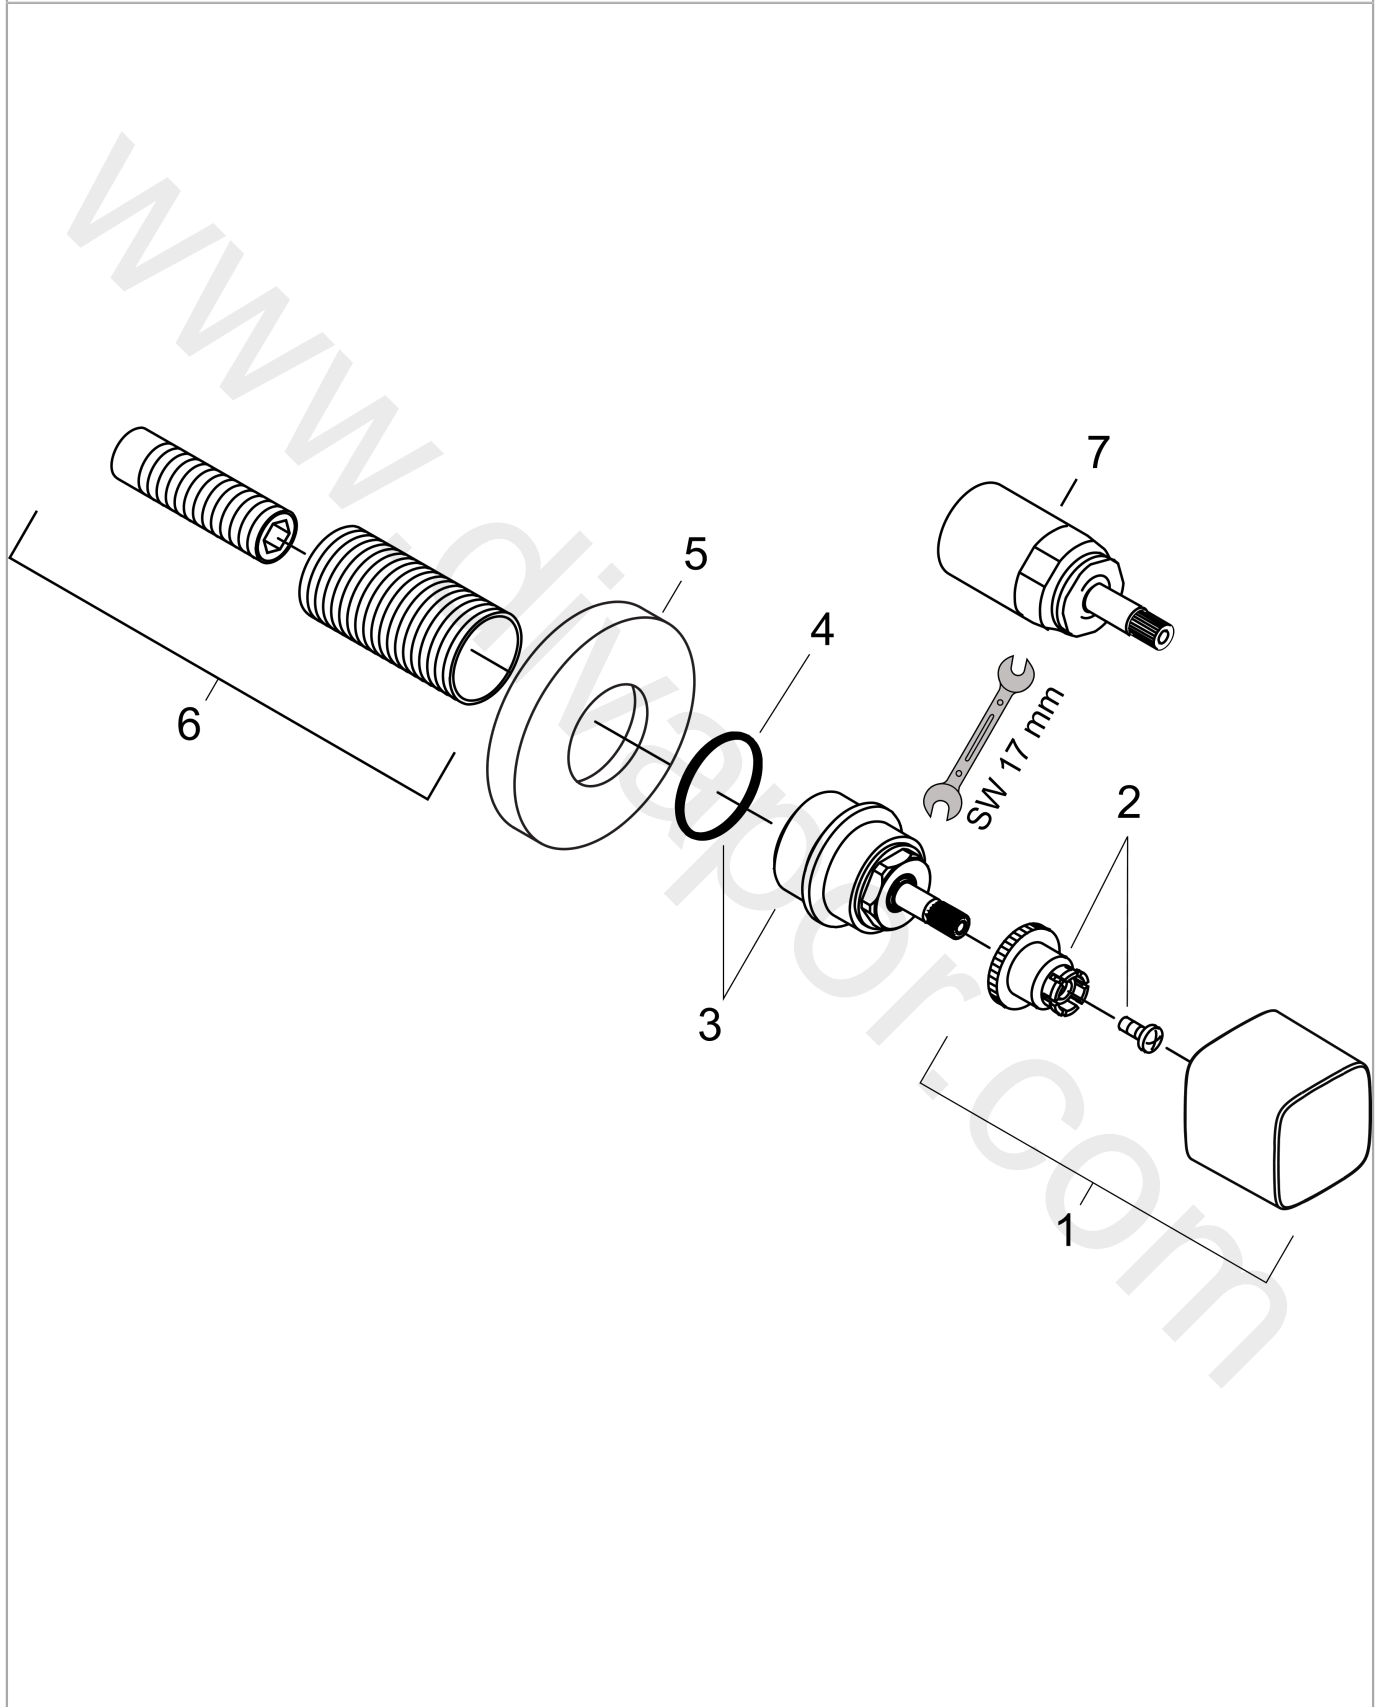

**Metris****Shut-off valve E for concealed installation**Finish: **Chrome** Article Number: **31677007****Description****product features**

- connection type: DN15/DN20

**Product image**

**Metris**  
**Shut-off valve E for concealed installation**  
 Finish: **Chrome** Article Number: **31677007**

**Exploded Drawing**

Year of production: >10/18

**Metris****Shut-off valve E for concealed installation**Finish: **Chrome** Article Number: **31677007****Spare part list**

Year of production: &gt;10/18

Pos.	Description	Article Number	Price	PU
1	handle	95278000	£ 51,00	1
2	handle fixing set	94184000	£ 6,10	1
3	nut	97358000	£ 43,00	1
4	O-ring 33x1,5	98164000	£ 3,30	1
5	escutcheon Ø 66 mm	94353000	£ 35,00	1
6	fixing set	96392000	£ 35,00	1
7	extension 25 mm	96370000	£ 84,00	1