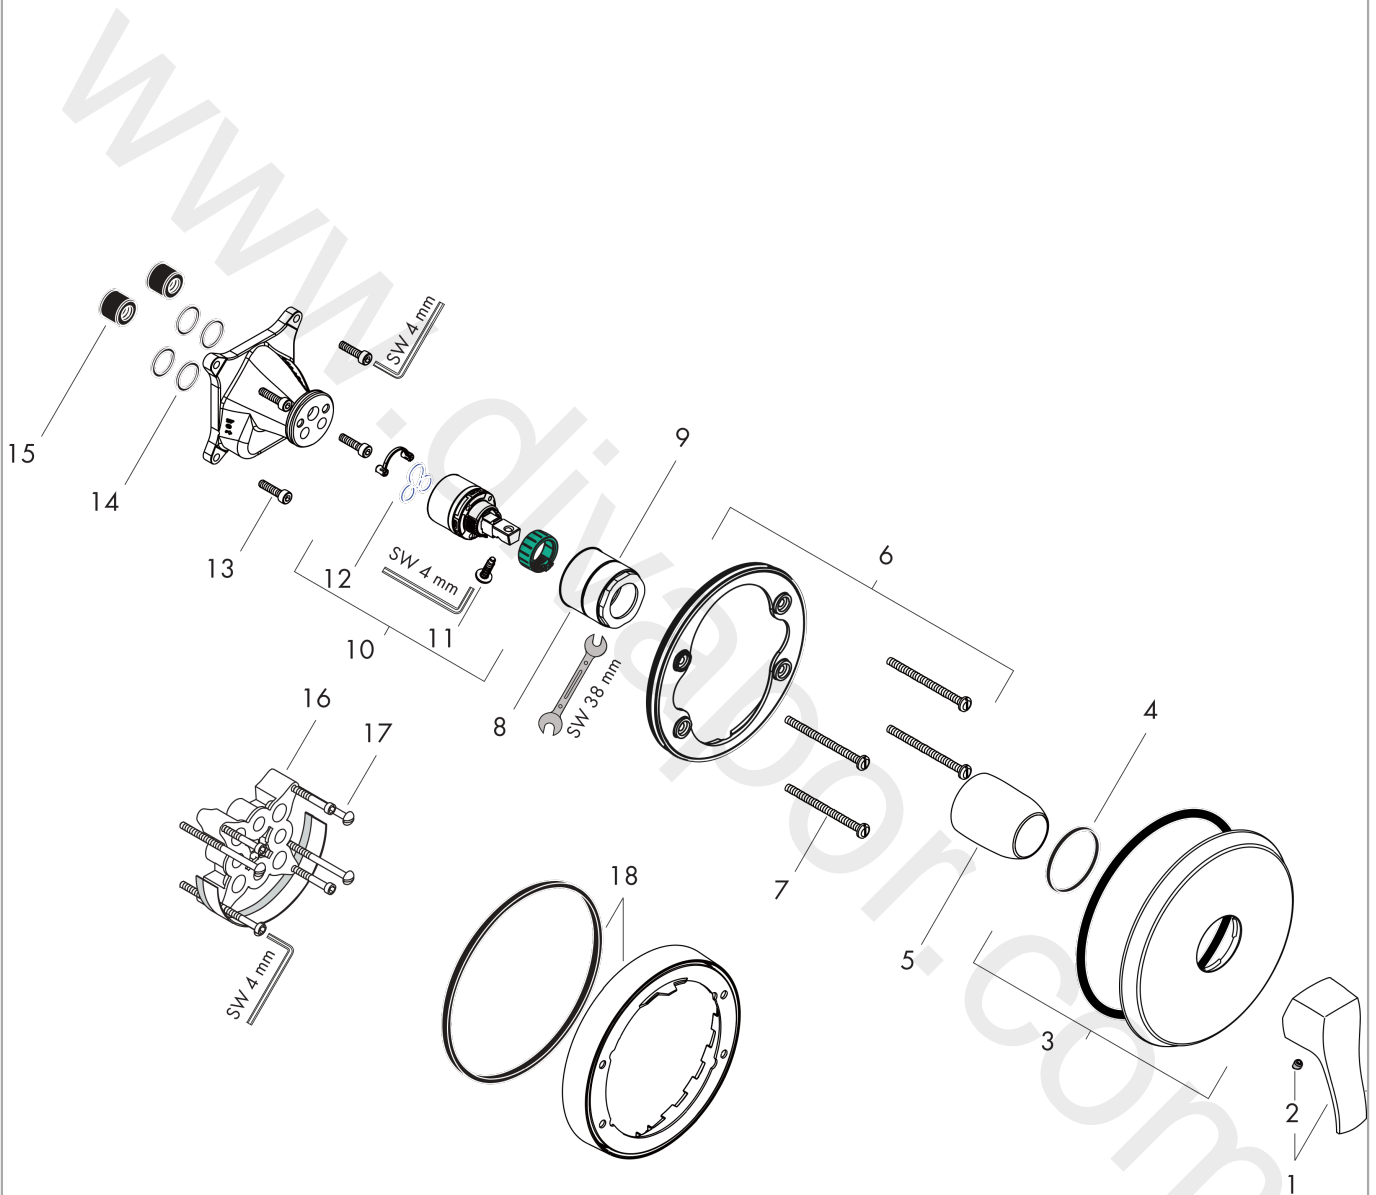

**Metris Classic**  
**Single lever shower mixer for concealed installation**  
 Surfaces: Article Number: **31676000**

**Exploded Drawing**

Year of production: **04/09 - 12/16**

**Metris Classic**  
**Single lever shower mixer for concealed installation**  
 Surfaces: Article Number: **31676000**

### Spare part list

Year of production: **04/09 - 12/16**

Pos.	Description	Article Number	Price	PU
1	handle	31294000	£ 51,00	1
2	screw cover	96338000	£ 3,30	1
3	escutcheon	95412000	£ 79,00	1
4	O-ring 43x3	98418000	£ 3,30	1
5	sleeve	98790000	£ 35,00	1
6	holder for escutcheon	98793000	£ 43,00	1
7	set of fixing screws	96454000	£ 9,00	1
8	nut	98796000	£ 43,00	1
9	O-ring 39x1,5	98400000	£ 3,30	1
10	cartridge, assy	92730000	£ 35,00	1
11	locking screw for handle	95140000	£ 6,10	1
12	seal	95008000	£ 9,00	1
13	set of screws	96525000	£ 9,00	1
14	O-ring 16x2	98133000	£ 3,30	1
15	noise reduction	94073000	£ 25,00	1
16	extension 25 mm	13595000	£ 75,00	1
17	extension 22 mm (Ø 170 mm)	13596000	£ 72,00	1
a	concealed item	01800180	£ 163,00	1