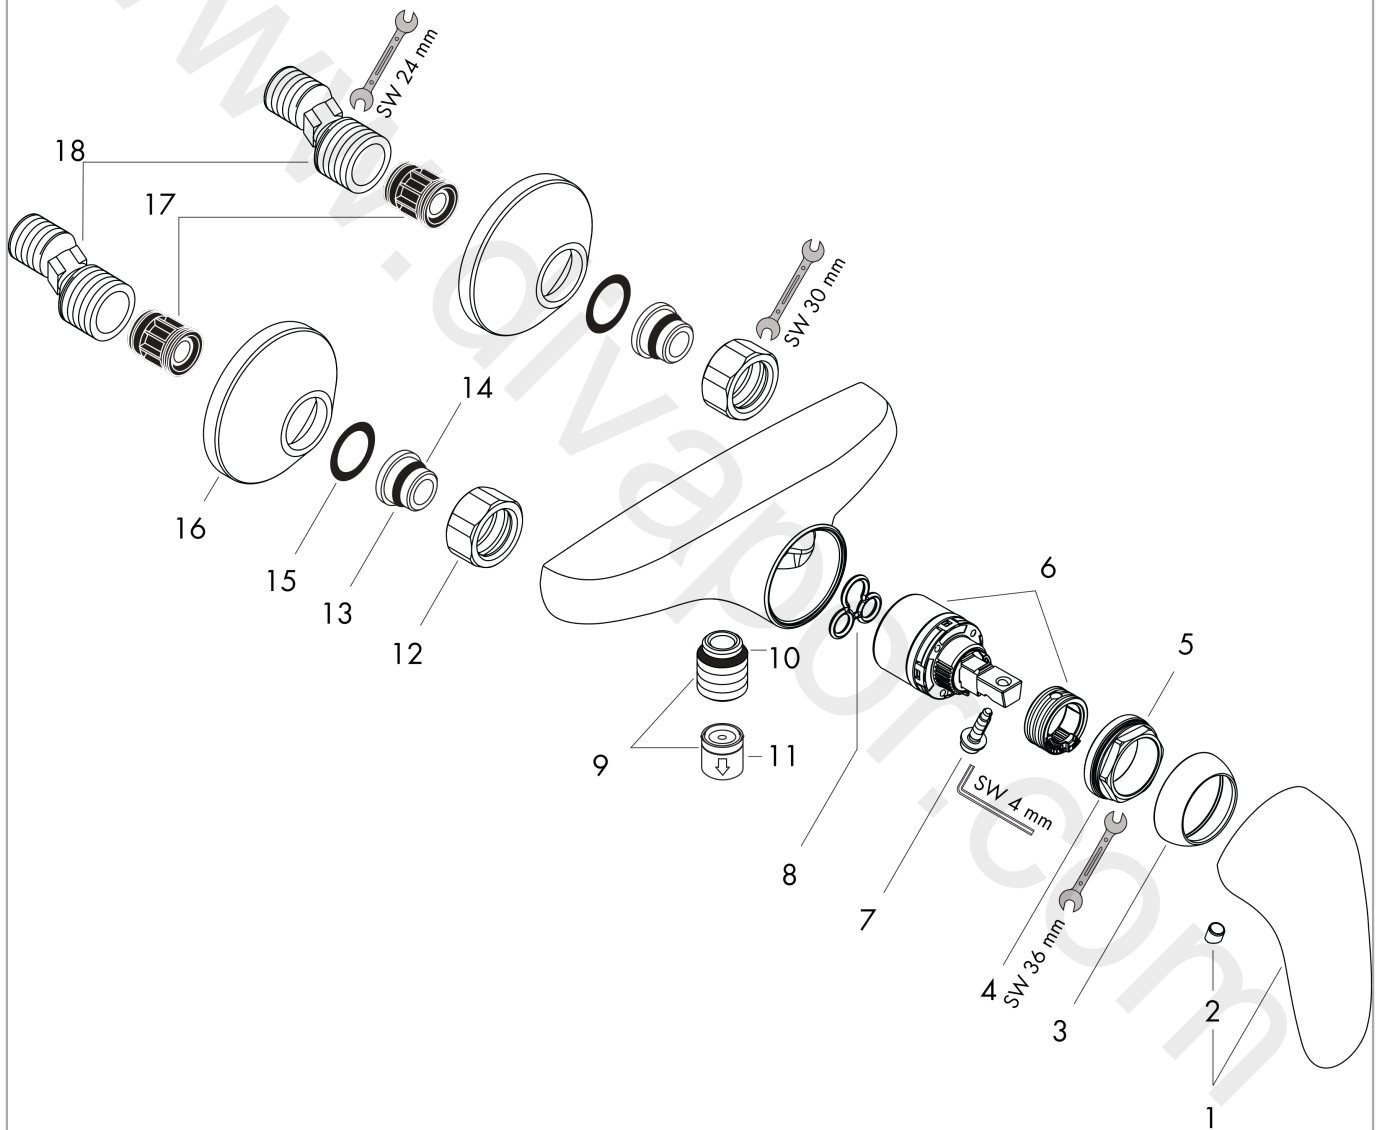

Metris E

Single lever shower mixer for exposed installation with lever handle

Surfaces: Article Number: **31670000**

Exploded Drawing

Year of production: **05/09 - 09/14**

Metris E

Single lever shower mixer for exposed installation with lever handle

Surfaces: Article Number: **31670000**

Spare part list

Year of production: **05/09 - 09/14**

Pos.	Description	Article Number	Price	PU
1	handle	31094000	£ 51,00	1
2	screw cover	96338000	£ 3,30	1
3	flange	96656000	£ 6,10	1
4	nut	96690000	£ 13,30	1
5	O-ring 36x2	98156000	£ 3,30	1
6	cartridge, assy	92730000	£ 35,00	1
7	locking screw for handle	95140000	£ 6,10	1
8	seal	95008000	£ 9,00	1
9	Hose Connection	96044000	£ 25,00	1
10	O-ring 14x2	98129000	£ 3,30	1
11	set of non return valves DW 15	94074000	£ 16,10	1
12	set of nuts	96157000	£ 35,00	1
13	connecting thread	97220000	£ 16,10	1
14	O-ring 15x2	98163000	£ 3,30	1
15	filter packing	96922000	£ 9,00	1
16	escutcheon Ø 70 mm	94135000	£ 13,30	1
17	noise reduction	96429000	£ 6,10	1
18	set of S-unions (±12 mm)	94140000	£ 51,00	1
a	set of S-unions (±32 mm)	98592000	£ 43,00	1