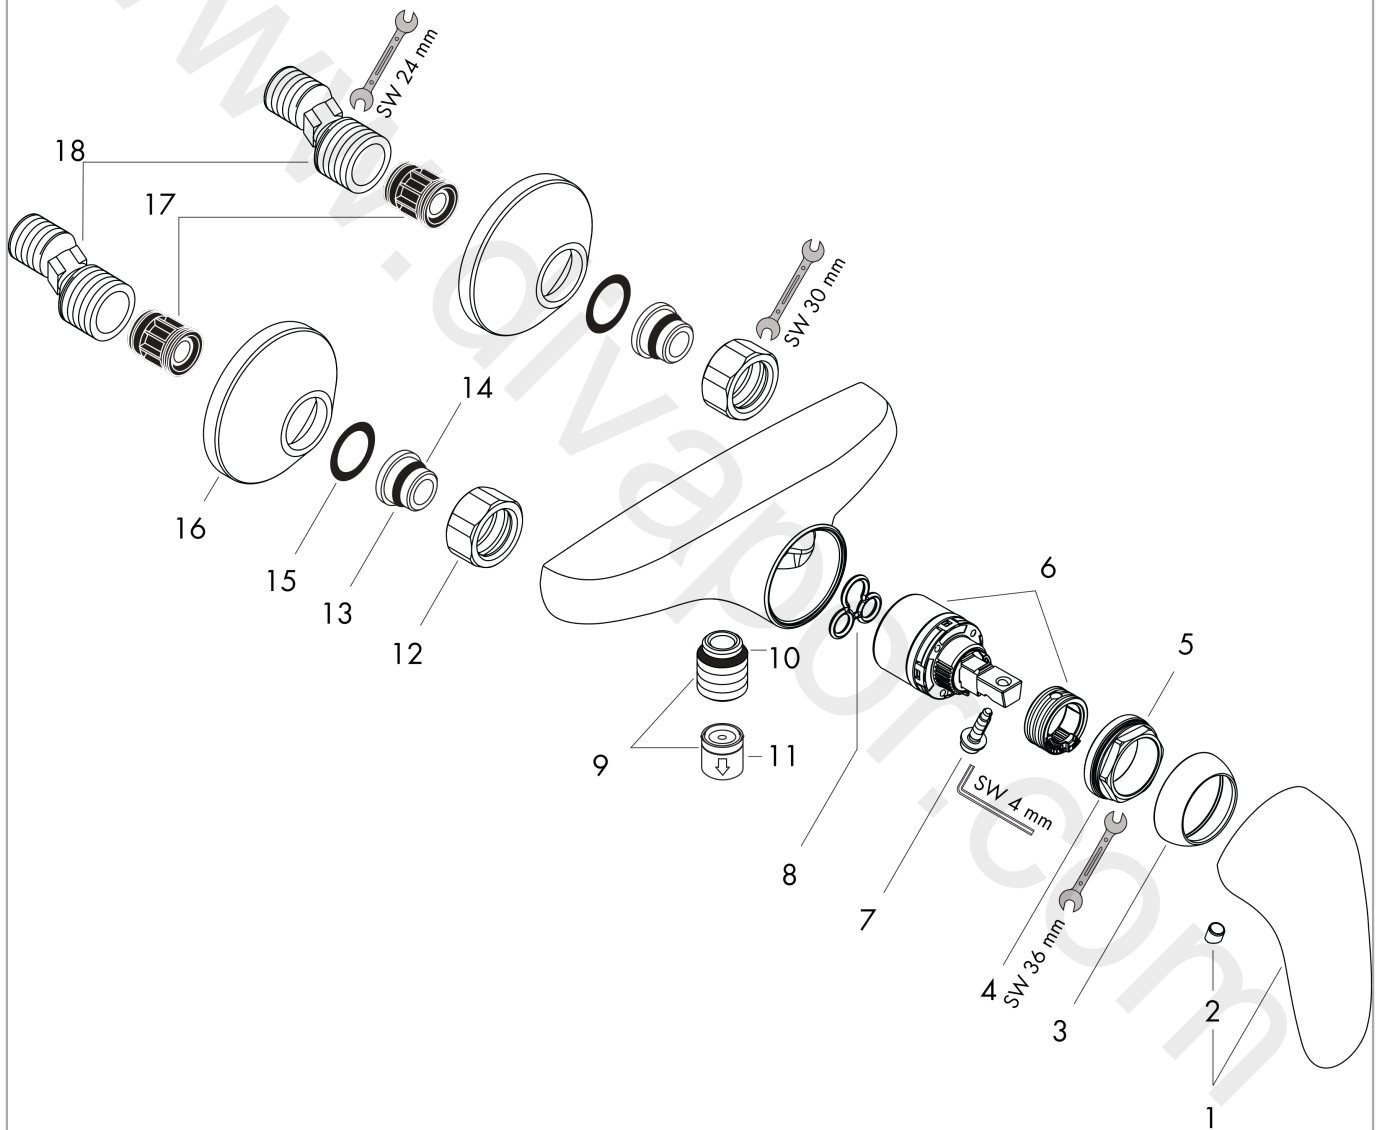

**Metris E**

**Single lever shower mixer for exposed installation with lever handle**

Surfaces: Article Number: **31670000**

**Exploded Drawing**

Year of production: **04/05 - 04/09**

## Metris E

Single lever shower mixer for exposed installation with lever handle

Surfaces: Article Number: **31670000**

### Spare part list

Year of production: **04/05 - 04/09**

Pos.	Description	Article Number	Price	PU
1	handle	31094000	£ 51,00	1
2	screw cover	96338000	£ 3,30	1
3	flange	96656000	£ 6,10	1
4	nut	96690000	£ 13,30	1
5	O-ring 36x2	98156000	£ 3,30	1
6	cartridge, assy	92730000	£ 35,00	1
7	locking screw for handle	96059000	£ 9,00	1
8	seal	95008000	£ 9,00	1
9	Hose Connection	96044000	£ 25,00	1
10	O-ring 14x2	98129000	£ 3,30	1
11	set of non return valves DW 15	94074000	£ 16,10	1
12	set of nuts	96157000	£ 35,00	1
13	connecting thread	97220000	£ 16,10	1
14	O-ring 15x2	98163000	£ 3,30	1
15	filter packing	96922000	£ 9,00	1
16	escutcheon Ø 70 mm	94135000	£ 13,30	1
17	noise reduction	96429000	£ 6,10	1
18	set of S-unions (±12 mm)	94140000	£ 51,00	1
a	set of S-unions (±32 mm)	98592000	£ 43,00	1