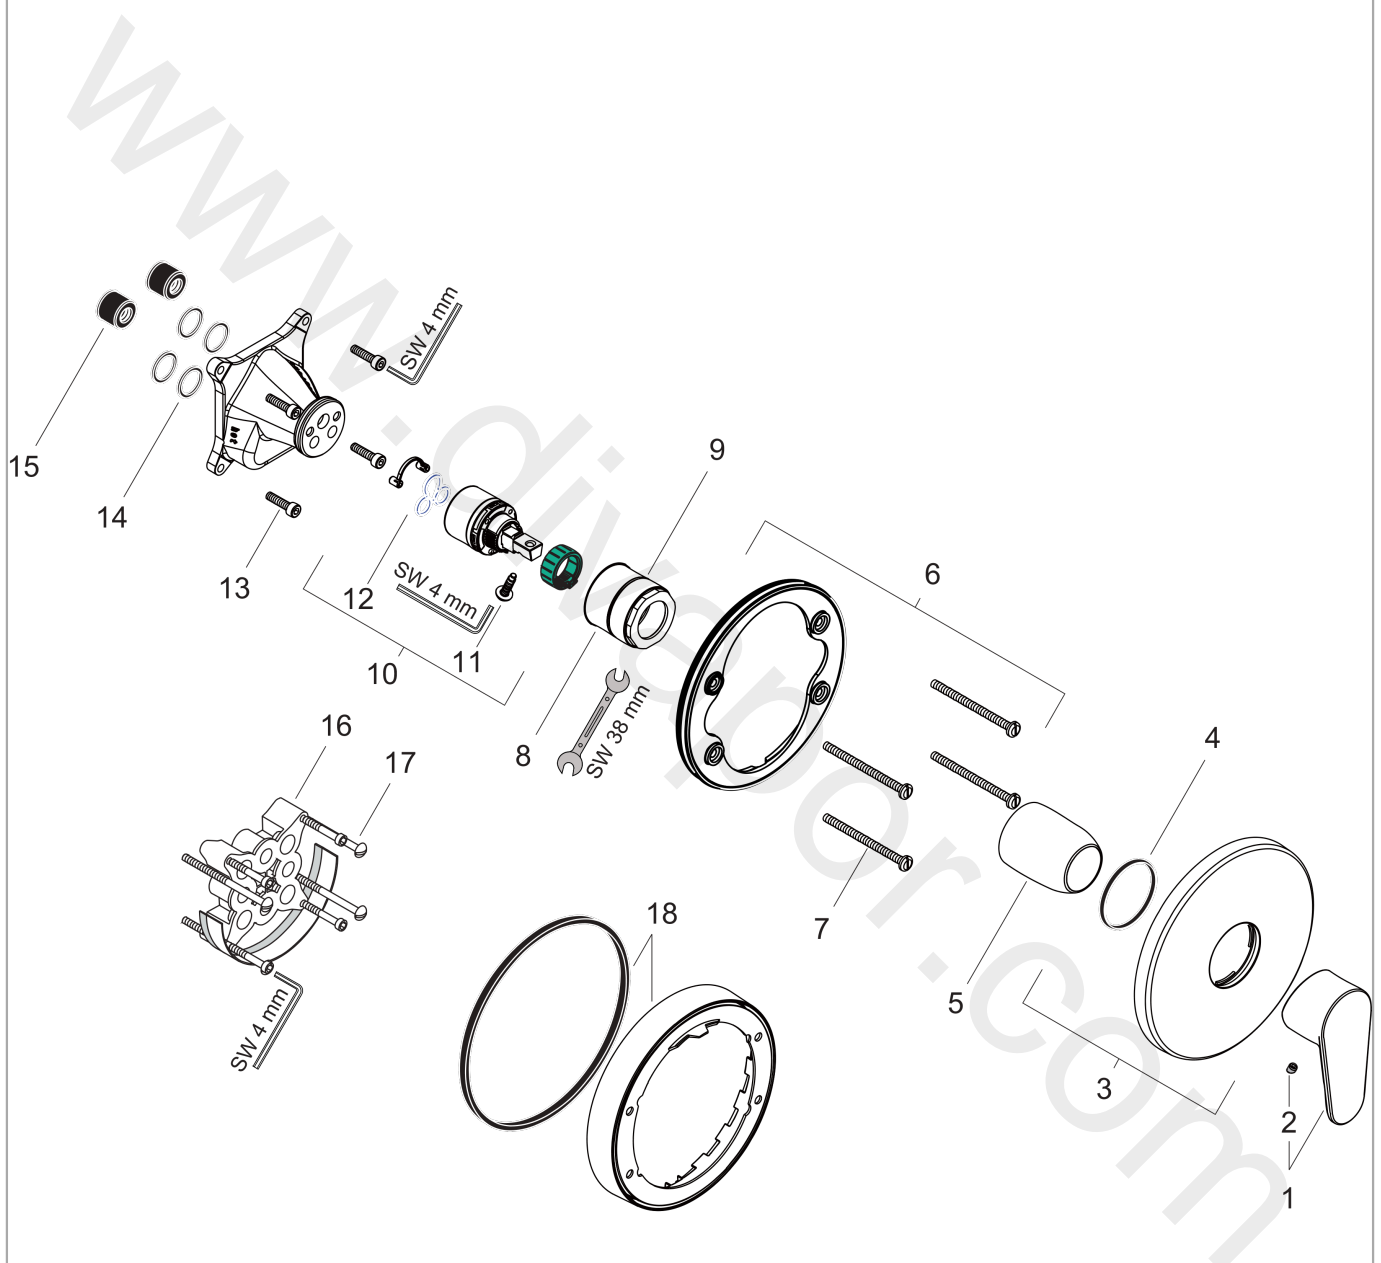

**Talis E<sup>2</sup>**  
**Single lever shower mixer for concealed installation**  
 Surfaces: Article Number: **31666000**

**Exploded Drawing**

Year of production: **01/08 - 12/16**

## Talis E<sup>2</sup>

### Single lever shower mixer for concealed installation

Surfaces: Article Number: **31666000**

#### Spare part list

Year of production: 01/08 - 12/16

Pos.	Description	Article Number	Price	PU
1	handle	31692000	£ 51,00	1
2	screw cover	96338000	£ 3,30	1
3	escutcheon Ø 150 mm	98792000	£ 64,00	1
4	O-ring 43x3	98418000	£ 3,30	1
5	sleeve	98790000	£ 35,00	1
6	holder for escutcheon	98793000	£ 43,00	1
7	set of fixing screws	96454000	£ 9,00	1
8	nut	98796000	£ 43,00	1
9	O-ring 39x1,5	98400000	£ 3,30	1
10	cartridge, assy	92730000	£ 35,00	1
11	locking screw for handle	95140000	£ 6,10	1
12	seal	95008000	£ 9,00	1
13	set of screws	96525000	£ 9,00	1
14	O-ring 16x2	98133000	£ 3,30	1
15	noise reduction	94073000	£ 25,00	1
16	extension 25 mm	13595000	£ 75,00	1
17	set of fixing screws	97747000	£ 3,30	1
18	extension 22 mm (Ø 150 mm)	13597000	£ 72,00	1
a	concealed item	01800180	£ 163,00	1
b	conversion kit to escutcheon Ø 170 mm (shower mixer)	95355000	£ 96,00	1