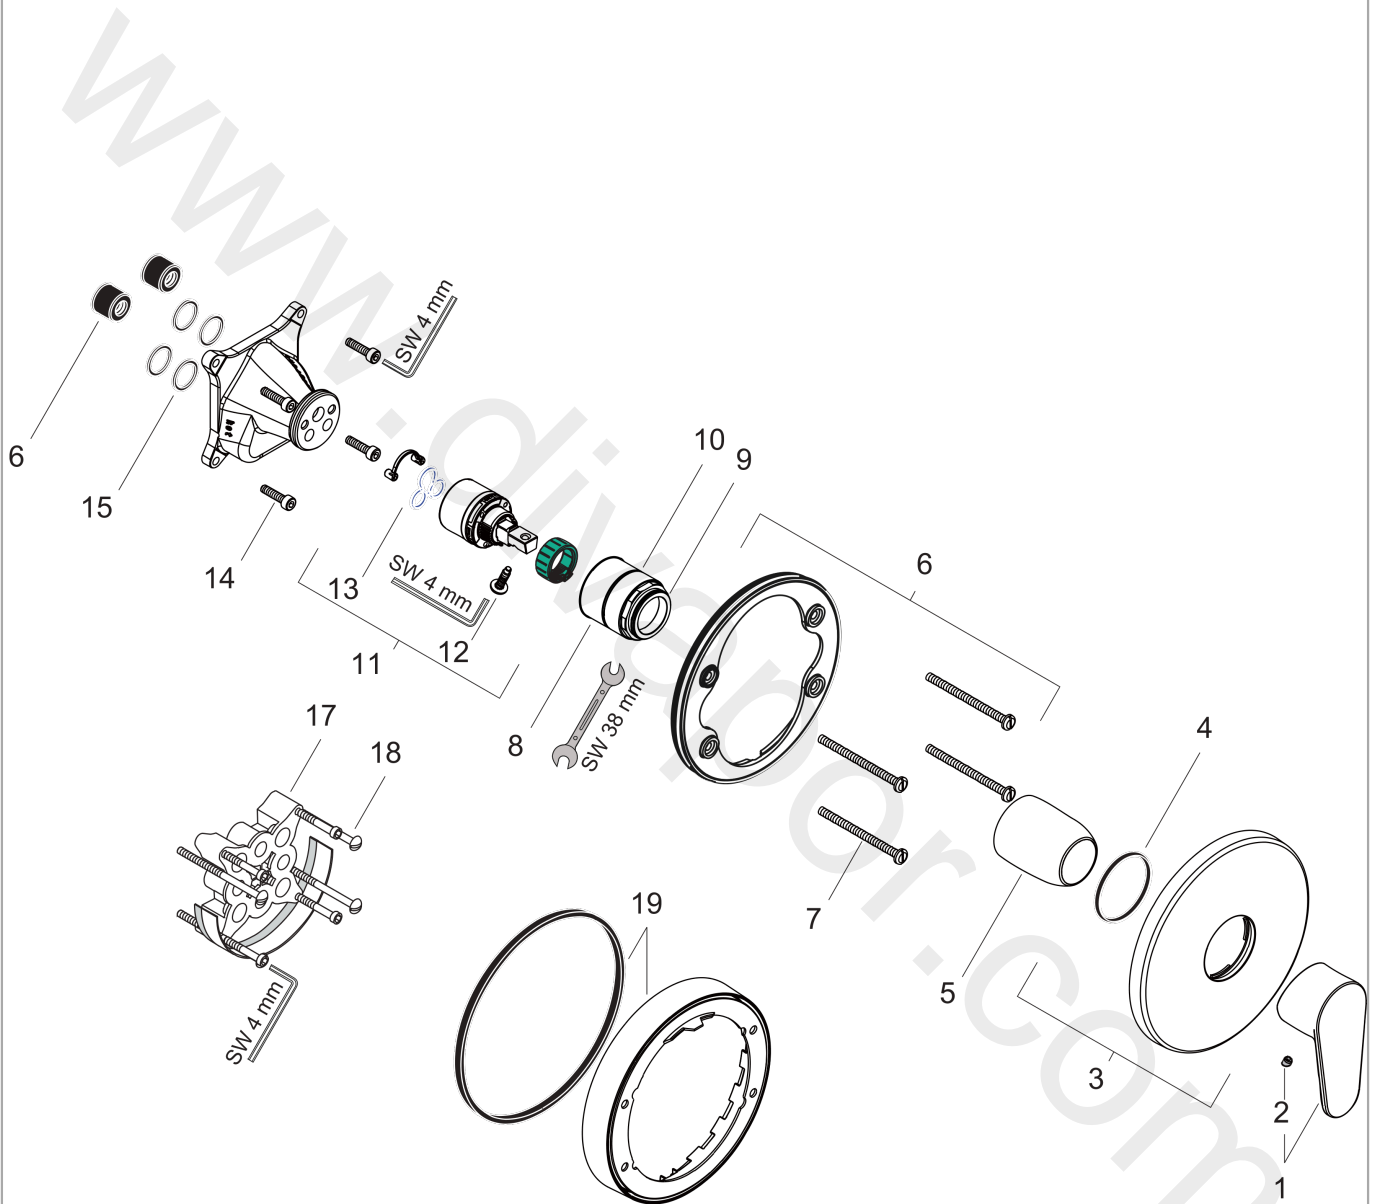

**Talis E<sup>2</sup>**  
**Single lever shower mixer for concealed installation**  
 Surfaces: Article Number: **31666000**

**Exploded Drawing**

Year of production: **01/17 - 12/17**