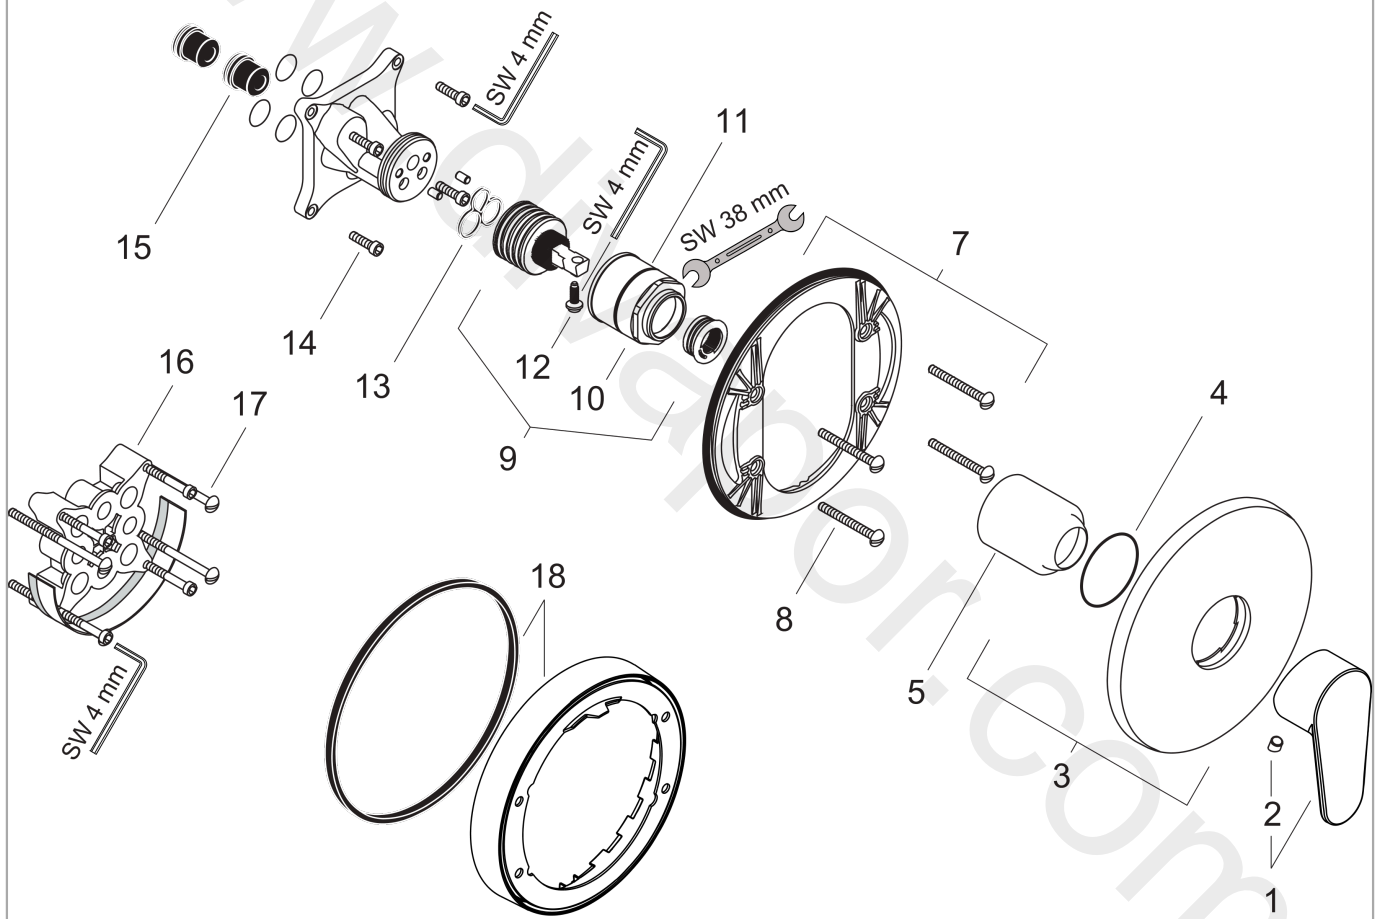

**Talis E<sup>2</sup>**  
**Single lever shower mixer for concealed installation**  
 Surfaces: Article Number: **31666000**

**Exploded Drawing**

Year of production: **10/06 - 12/07**

## Talis E<sup>2</sup>

### Single lever shower mixer for concealed installation

Surfaces: Article Number: **31666000**

#### Spare part list

Year of production: **10/06 - 12/07**

Pos.	Description	Article Number	Price	PU
1	handle	31692000	£ 51,00	1
2	screw cover	96338000	£ 3,30	1
3	escutcheon Ø 170 mm	96452000	£ 64,00	1
4	O-ring 48x5	98174000	£ 3,30	1
5	flange	96348000	£ 13,30	1
6	sub plate	96447000	£ 51,00	1
7	set of fixing screws	96454000	£ 9,00	1
8	cartridge, assy	92730000	£ 35,00	1
9	nut	95007000	£ 51,00	1
10	O-ring 43x3	98418000	£ 3,30	1
11	locking screw for handle	96059000	£ 9,00	1
12	seal	95008000	£ 9,00	1
13	set of screws	96525000	£ 9,00	1
14	O-ring 13x2	98128000	£ 3,30	1
15	noise reduction	94073000	£ 25,00	1
16	extension 25 mm	13595000	£ 75,00	1
17	set of fixing screws	97747000	£ 3,30	1
18	extension 22 mm (Ø 170 mm)	13596000	£ 72,00	1
a	concealed item	01800180	£ 163,00	1
b	conversion kit to escutcheon Ø 170 mm (shower mixer)	95355000	£ 96,00	1