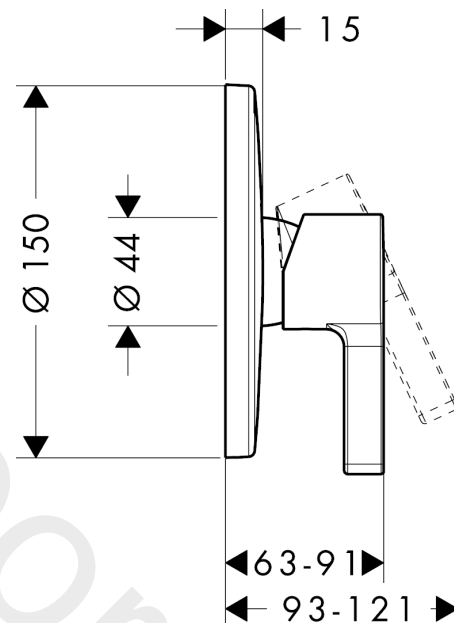

Scale drawing