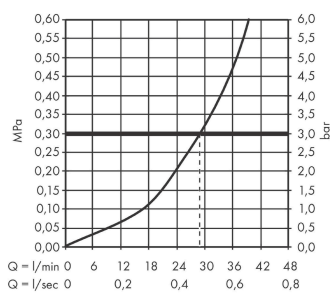

Metris S

Single lever shower mixer for concealed installation for iBox universal

Finish: **Chrome** Article Number: **31665000**

Description

product features

- 1 function
- maximum flow rate at 3 bar: 29,3 l/min
- ceramic cartridge
- temperature limitation adjustable
- min. operating pressure: 1 bar
- max. operating pressure: 10 bar
- connection type: basic set

Article Details

Price excl. VAT

266,67 £

Certificates / Sustainability

Product image

Scale drawing

Flowchart