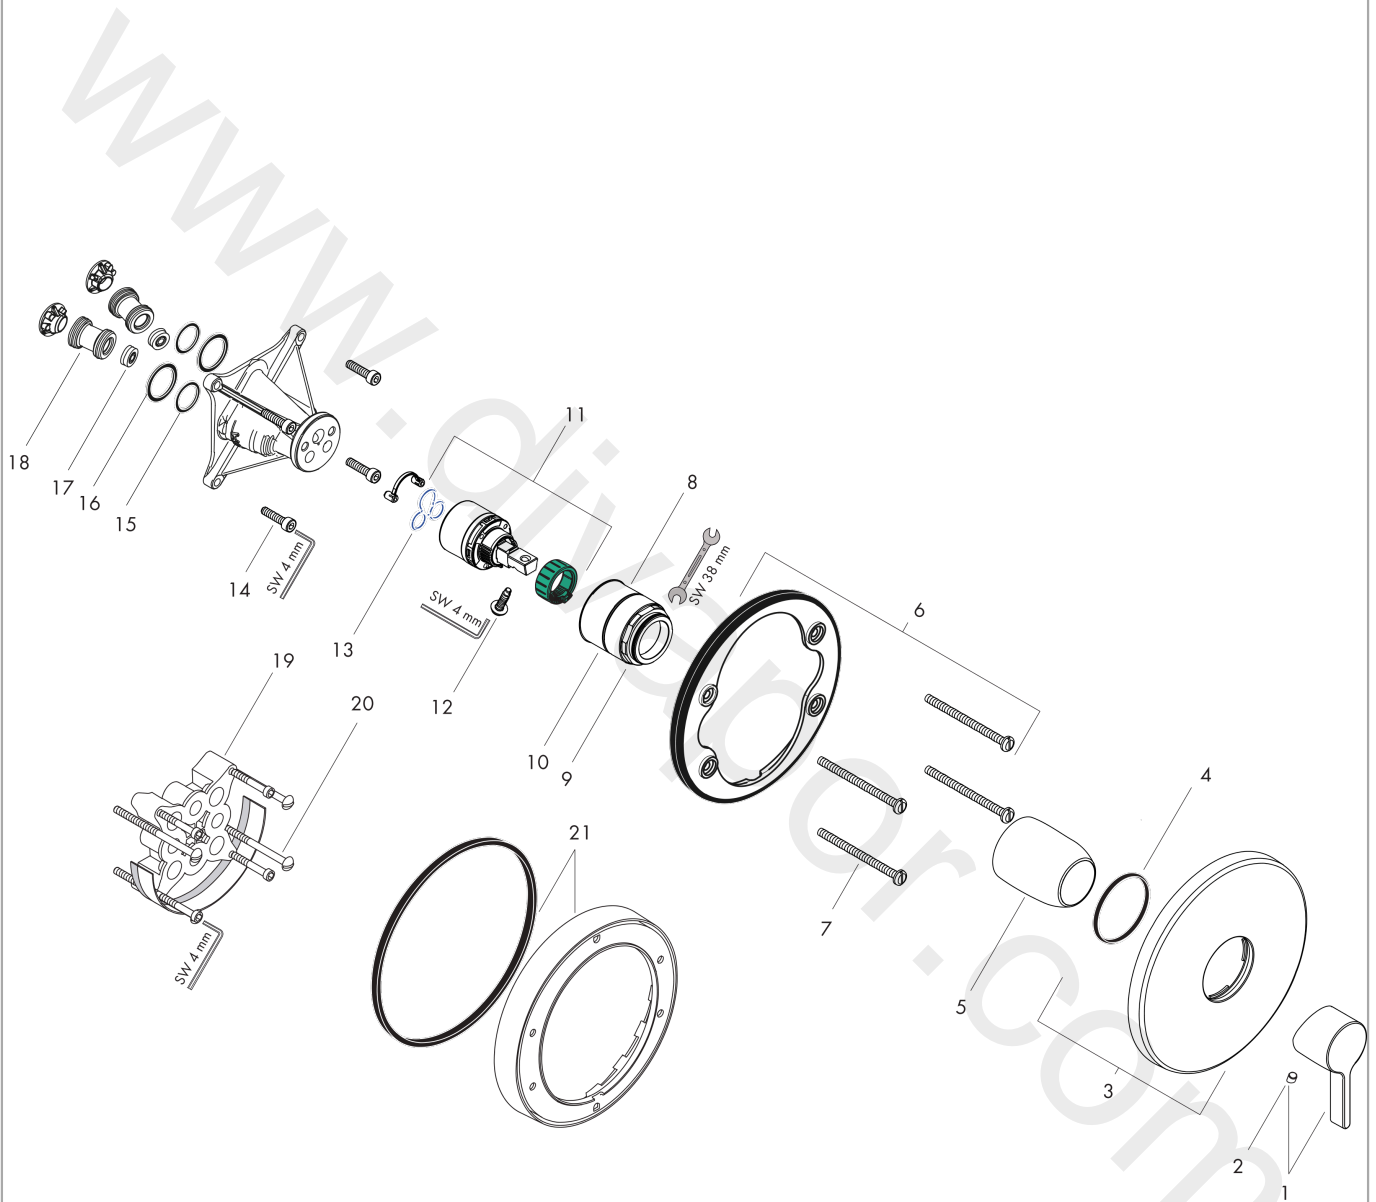

Metris S

Single lever shower mixer for concealed installation for iBox universal

Finish: **Chrome** Article Number: **31665000**

Description

product features

- 1 function
- maximum flow rate at 3 bar: 29,3 l/min
- ceramic cartridge
- temperature limitation adjustable
- min. operating pressure: 1 bar
- max. operating pressure: 10 bar
- connection type: basic set

Article Details

Price excl. VAT

266,67 £

Certificates / Sustainability

Product image

Scale drawing

Flowchart

Metris S

Single lever shower mixer for concealed installation for iBox universal

Finish: **Chrome** Article Number: **31665000**

Exploded Drawing

Year of production: >10/19

Metris S**Single lever shower mixer for concealed installation for iBox universal**Finish: **Chrome** Article Number: **31665000****Spare part list**

Year of production: >10/19

Pos.	Description	Article Number	Price	PU
1	handle	31093000	£ 43,00	1
2	screw cover	96338000	£ 3,30	1
3	escutcheon Ø 150 mm	98792000	£ 64,00	1
4	O-ring 43x3	98418000	£ 3,30	1
5	sleeve	98790000	£ 35,00	1
6	holder for escutcheon	98793000	£ 43,00	1
7	set of fixing screws	96454000	£ 9,00	1
8	nut	98796000	£ 43,00	1
9	O-ring 30x1,5	98433000	£ 3,30	1
10	O-ring 39x1,5	98400000	£ 3,30	1
11	cartridge, assy	92730000	£ 35,00	1
12	locking screw for handle	95140000	£ 6,10	1
13	seal	95008000	£ 9,00	1
14	set of screws	96525000	£ 9,00	1
15	O-ring 16x2	98133000	£ 3,30	1
16	O-Ring 22x2	98185000	£ 3,30	1
17	flow limiter (22 l/min)	95884000	£ 13,30	1
18	noise reduction	96429000	£ 6,10	1
19	extension 25 mm	13595000	£ 75,00	1
20	set of fixing screws	97747000	£ 3,30	1
21	extension 22 mm (Ø 150 mm)	13597000	£ 72,00	1
a	concealed item	01800180	£ 163,00	1
b	fixation set	96615000	£ 59,00	1
c	conversion kit to escutcheon Ø 170 mm (shower mixer)	95355000	£ 96,00	1