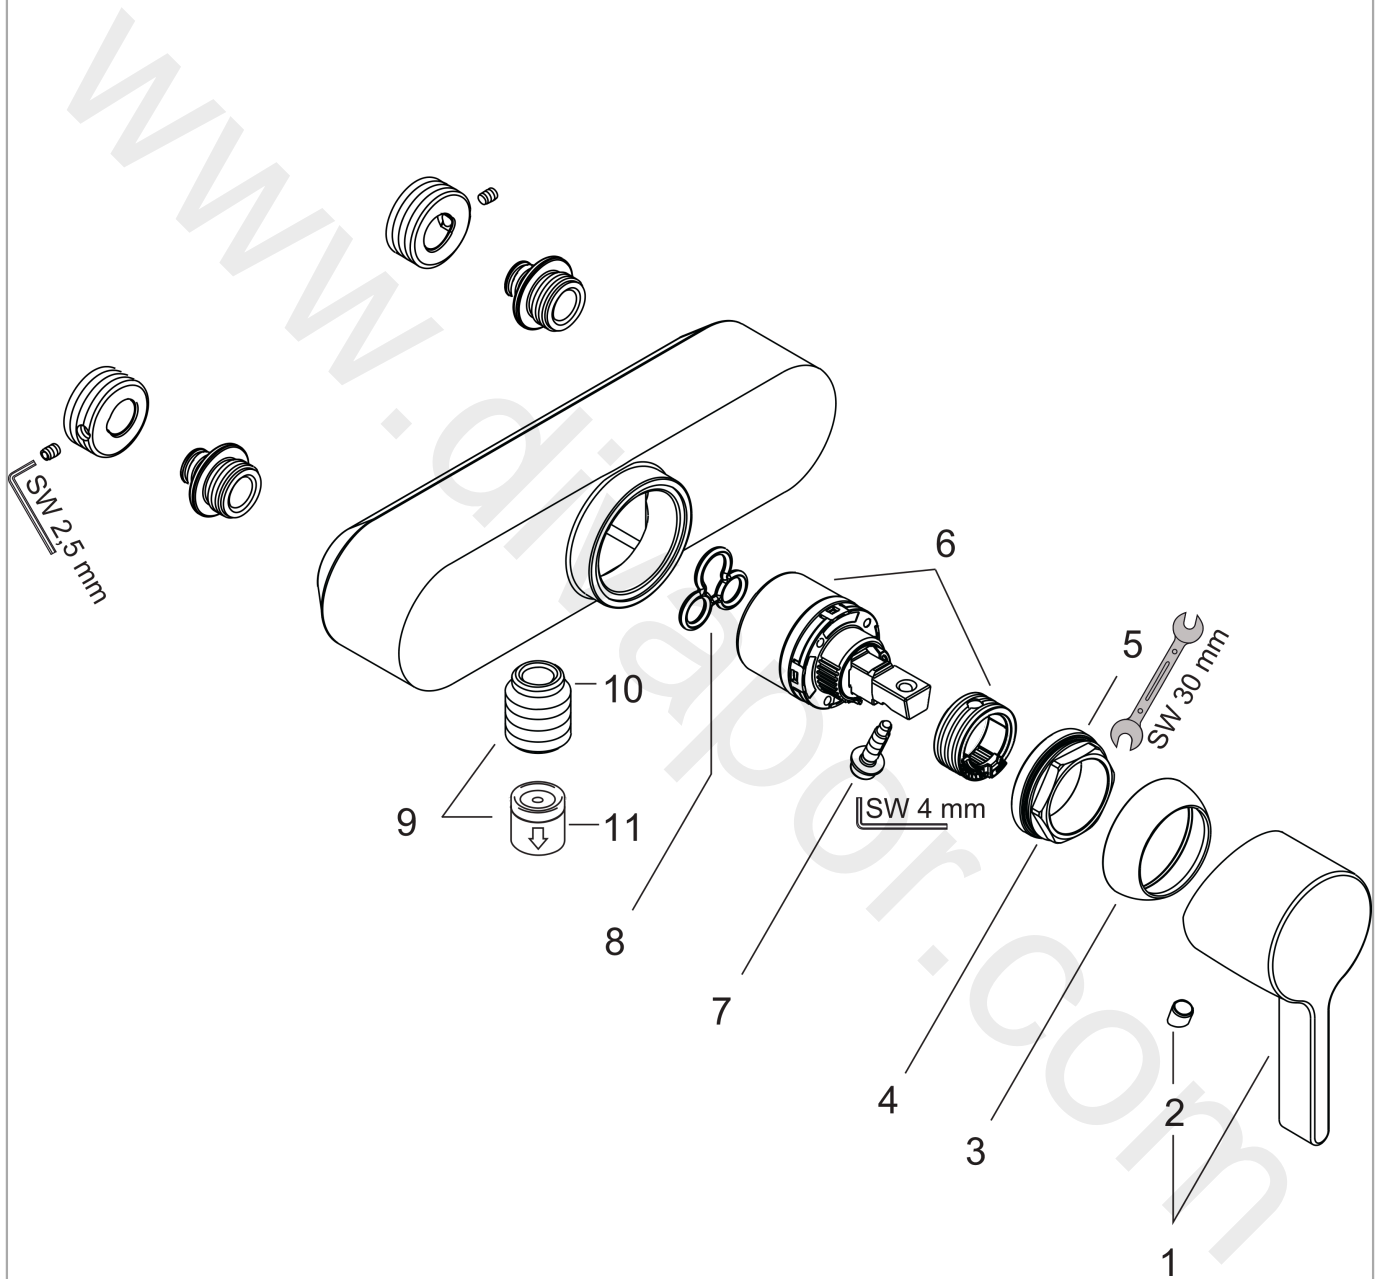

Metris S
Single lever shower mixer for exposed installation
 Surfaces: Article Number: **31664000**

Exploded Drawing

Year of production: 06/05 - 04/09

Metris S

Single lever shower mixer for exposed installation

Surfaces: Article Number: **31664000**

Spare part list

Year of production: **06/05 - 04/09**

Pos.	Description	Article Number	Price	PU
1	handle	31093000	£ 43,00	1
2	screw cover	96338000	£ 3,30	1
3	flange	97406000	£ 20,50	1
4	nut	97209000	£ 16,10	1
5	O-Ring 32x2	98193000	£ 3,30	1
6	cartridge, assy	92730000	£ 35,00	1
7	locking screw for handle	96059000	£ 9,00	1
8	seal	95008000	£ 9,00	1
9	Hose Connection	96044000	£ 25,00	1
10	O-ring 14x2	98129000	£ 3,30	1
11	set of non return valves DW 15	94074000	£ 16,10	1